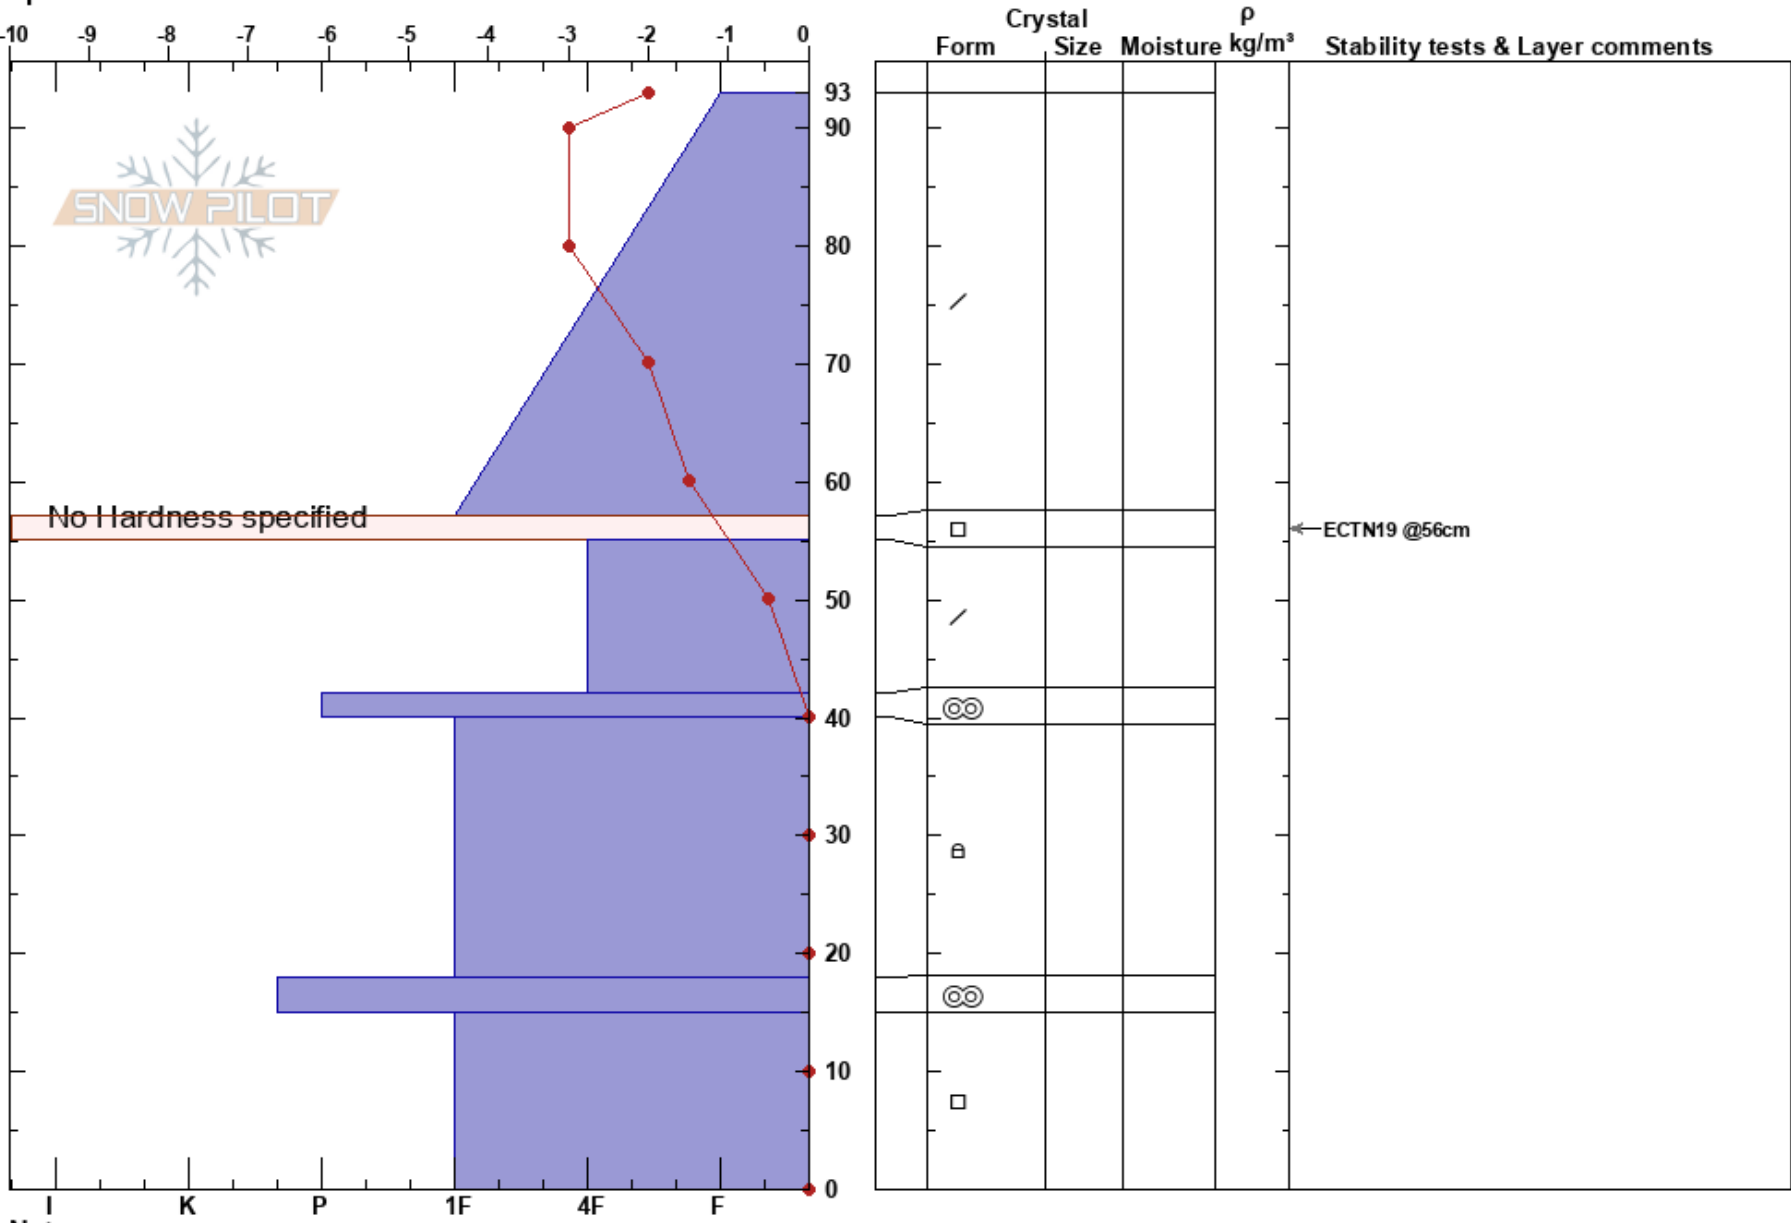

Wisherd Ridge
 Rattlesnake Mtns
 MT
 Elevation: 6920 ft
 Aspect: E
 Specifics:

Tony LeBaron
 12/26/2024 - 1:00pm
 Co-ord: 46.92499N, -113.79291W
 Slope Angle: 10°
 Wind Loading:

Stability:
 Air Temperature: -2°C
 Sky Cover: OVC
 Precipitation: S-1
 Wind: S Moderate

HS:93
 Layer Notes:
 57-55cm: Problematic layer

Notes: