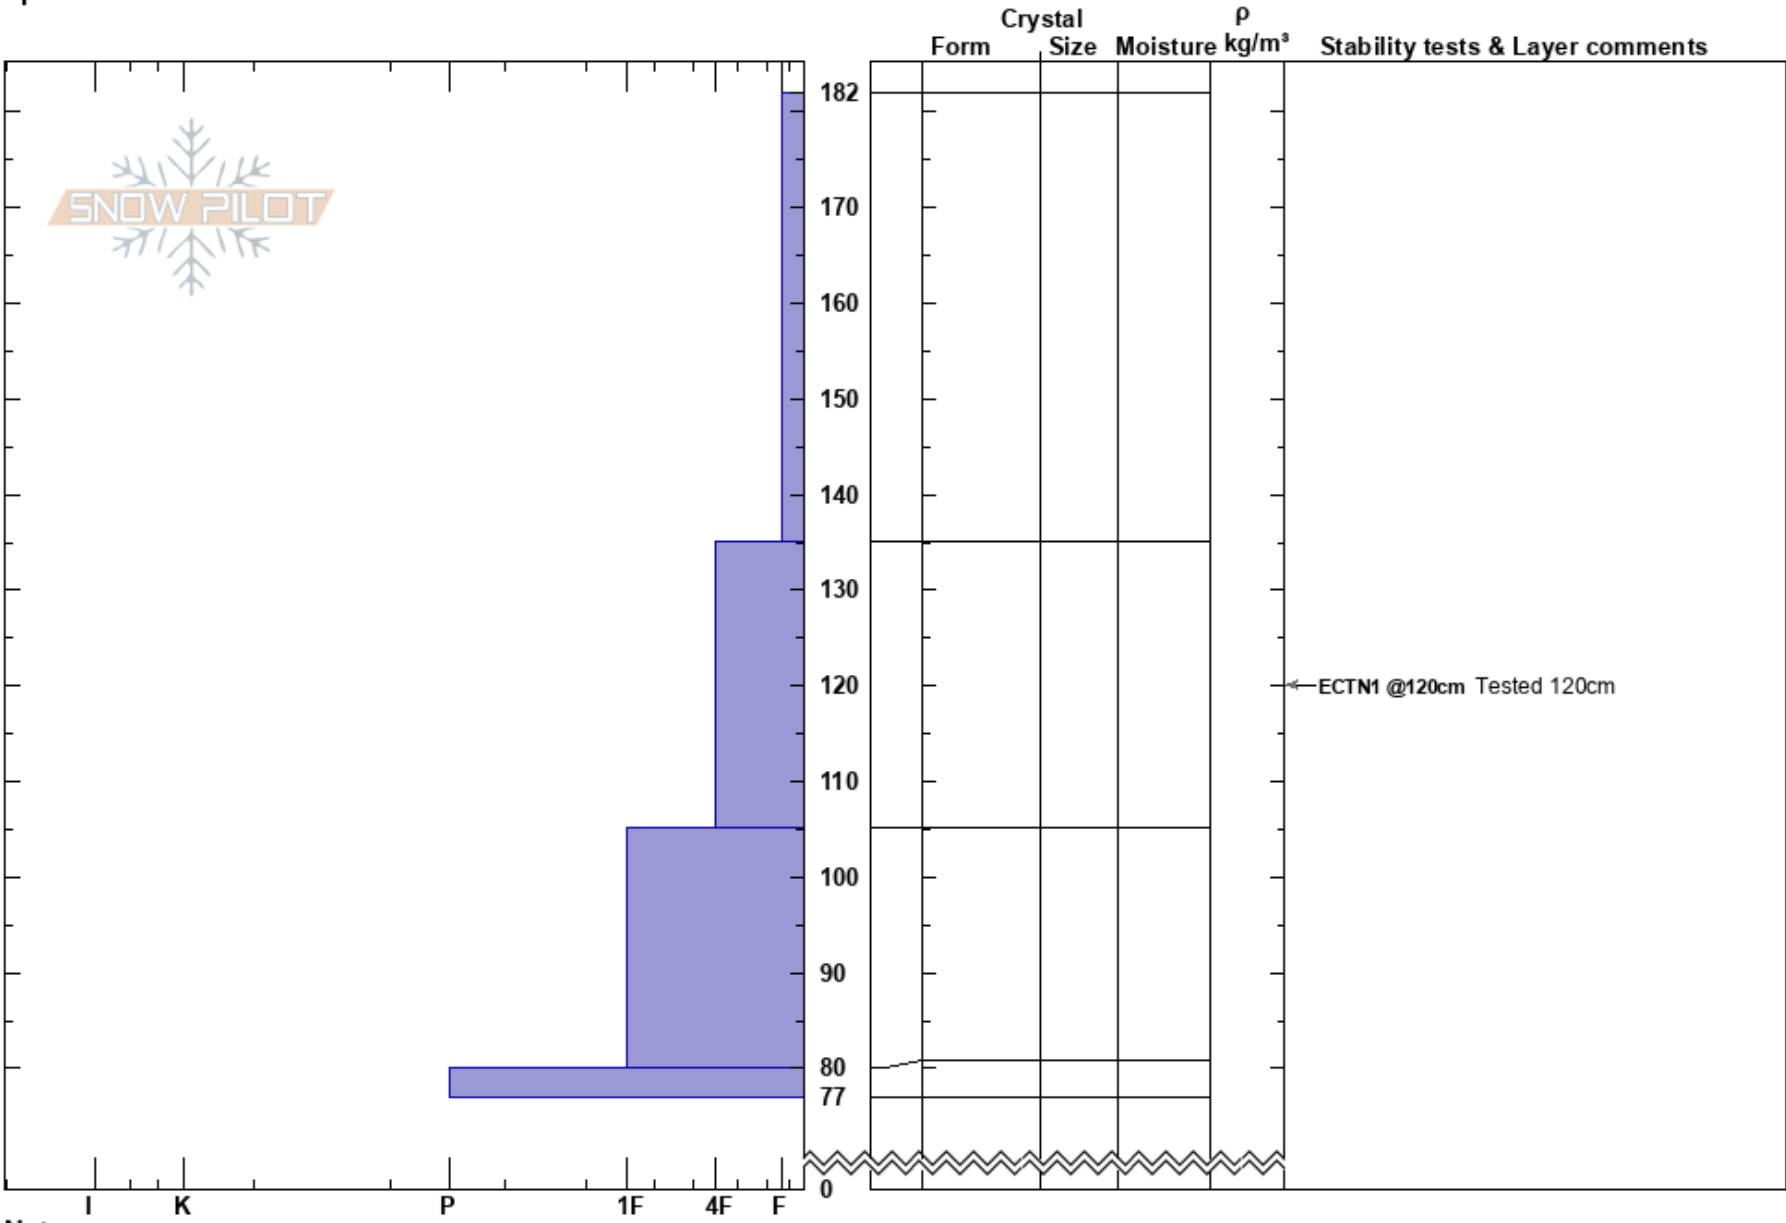

Puff Balls
Monashee
BC
Elevation: 1987 m
Aspect: E
Specifics:

Mat Valade
26/12/2024 - 09:30
Co-ord:
Slope Angle: 32°
Wind Loading: previous

Stability:
Air Temperature:
Sky Cover: X
Precipitation: S1
Wind: SW Light Breeze

HS:182

Layer Notes:

Notes: Just below the landing
Tested the upper 120cm / ECTN
Nice progressive snpk at this location