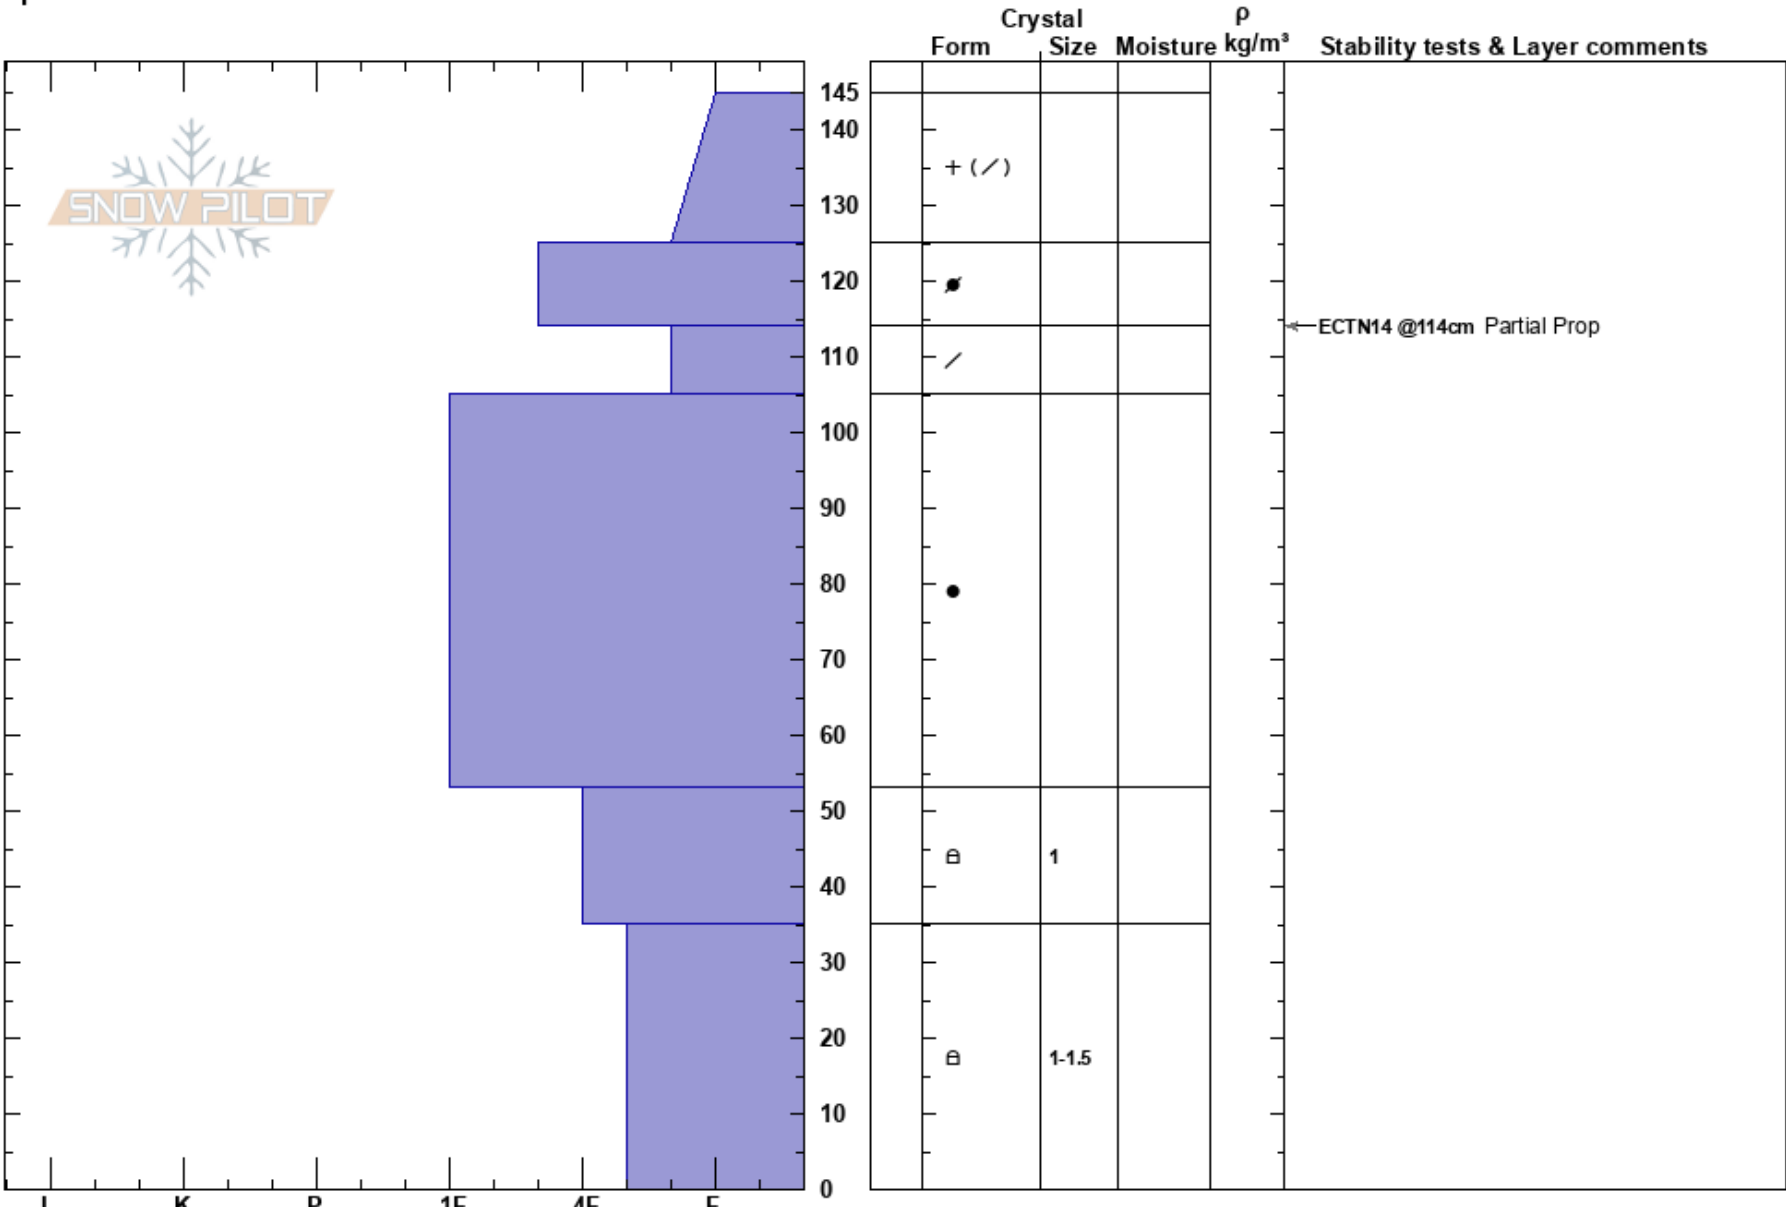

Ullr 1  
 Teton Range  
 WY  
 Elevation: 9700 ft  
 Aspect: 99°  
 Specifics:

Noah McCorkel  
 12/26/2024 - 10:00am  
 Co-ord: 43.69003N, -110.79196W  
 Slope Angle: 25°  
 Wind Loading: yes

Stability: HS:145  
 Air Temperature: 20°F PF:40 114-105cm:Problematic layer  
 Sky Cover: OVC PS:20  
 Precipitation: S1  
 Wind: SW Moderate

Notes: ECT propagated half way across column on hardness change @ 114 cm. ECTX on December facet interface @ 53 cm.