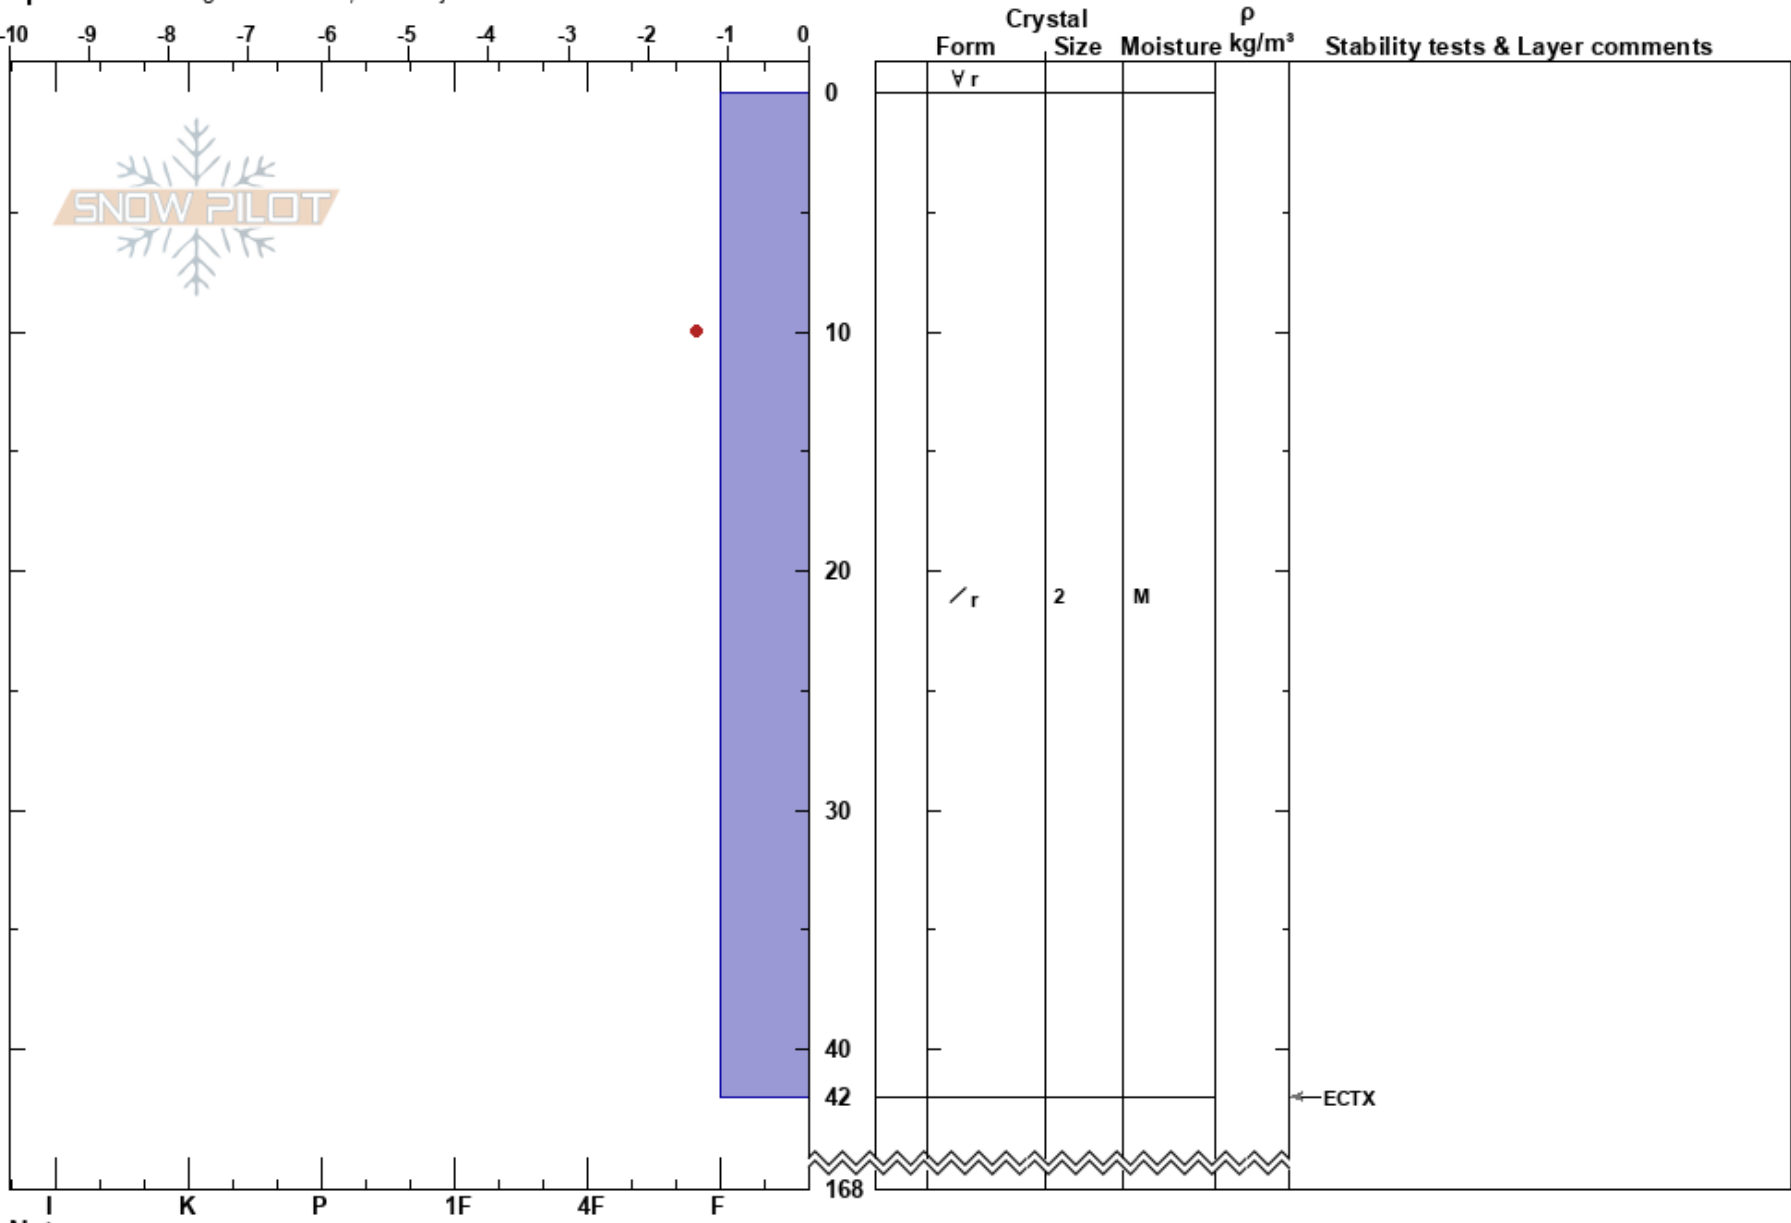

Babybowl  
 Cascades - Coquihalla  
 BC  
 Elevation: 1300 m  
 Aspect: NW

Taiga Tinkler Dubuc  
 26/12/2024 - 23:00  
 Co-ord: 49.38501N, -121.93125W  
 Slope Angle: 17°  
 Wind Loading:

Stability: **HS:168**  
 Air Temperature: -1.3°C PF:40  
 Sky Cover: OVC  
 Precipitation: S1  
 Wind: Calm

Layer Notes:

Specifics: Pit dug in a Ski Area; Pit is adjacent to avalanche

Notes: