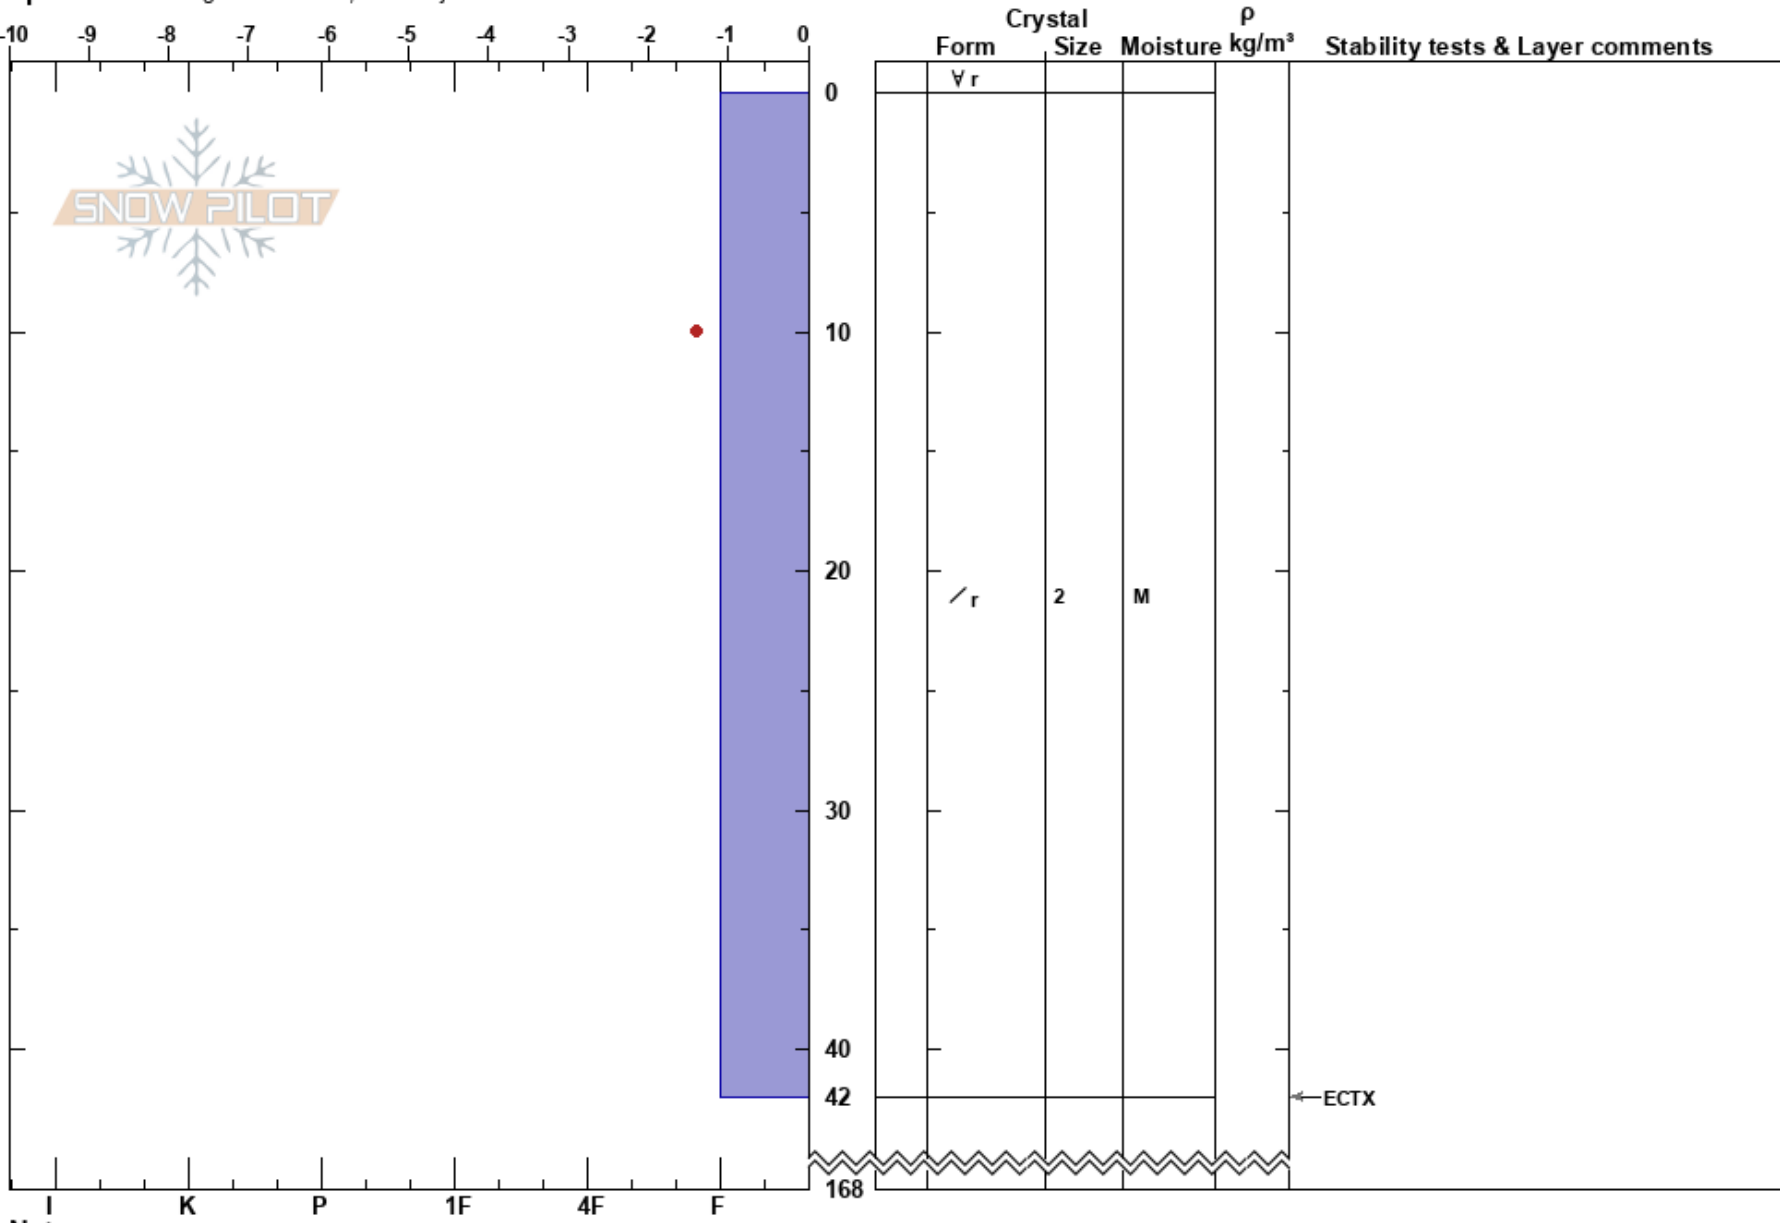

Babybowl  
 Cascades - Coquihalla  
 BC  
 Elevation: 1300 m  
 Aspect: NW

Taiga Tinkler Dubuc  
 26/12/2024 - 23:00  
 Co-ord: 49.38501N, -121.93125W  
 Slope Angle: 17°  
 Wind Loading:

Stability: **HS:168**  
 Air Temperature: -1.3°C PF:40  
 Sky Cover: OVC  
 Precipitation: S1  
 Wind: Calm

Layer Notes:

Specifics: Pit dug in a Ski Area; Pit is adjacent to avalanche

Notes: