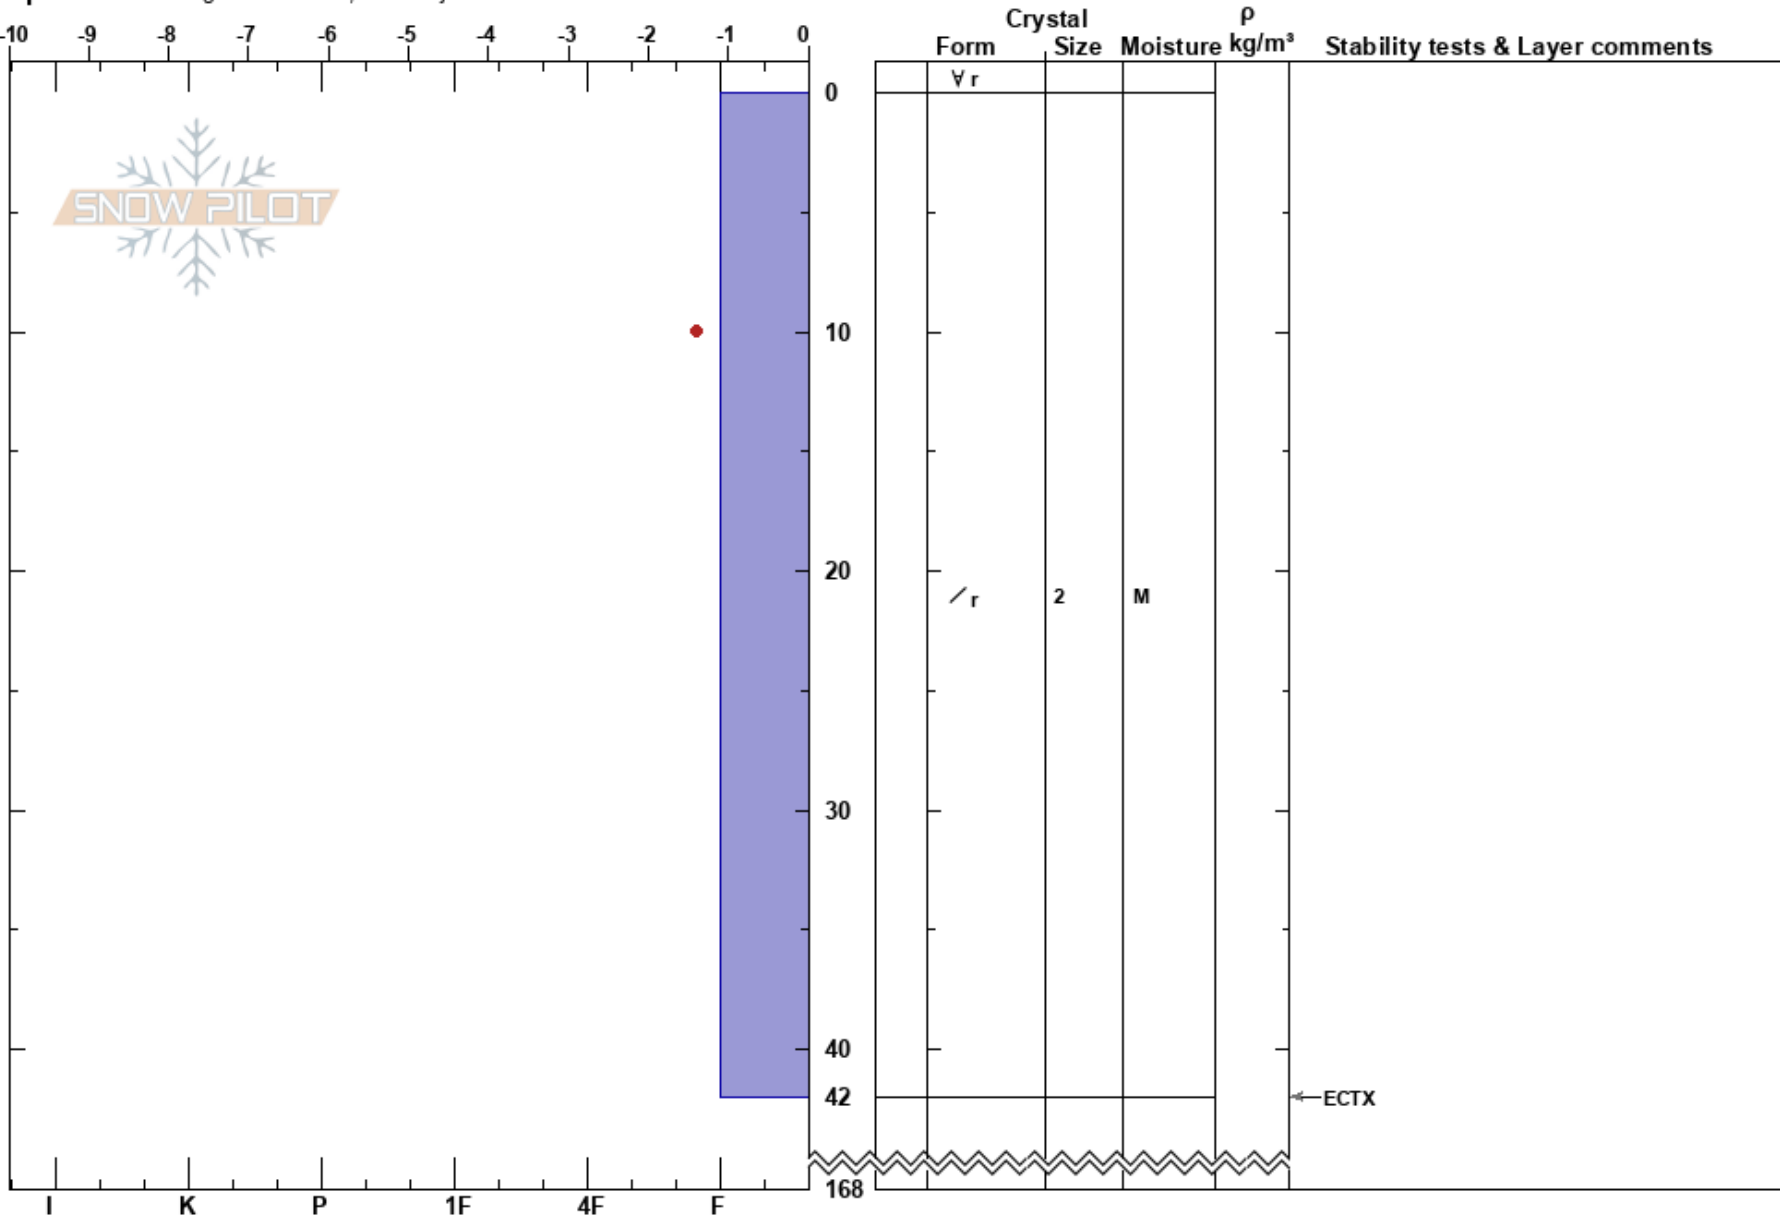

Babybowl
Cascades - Coquihalla
BC
Elevation: 1300 m
Aspect: NW

Taiga Tinkler Dubuc
26/12/2024 - 23:00
Co-ord: 49.38501N, -121.93125W
Slope Angle: 17°
Wind Loading:

Stability: HS:168
Air Temperature: -1.3°C PF:40
Sky Cover: OVC
Precipitation: S1
Wind: Calm
Layer Notes:

Specifics: Pit dug in a Ski Area; Pit is adjacent to avalanche

Notes: