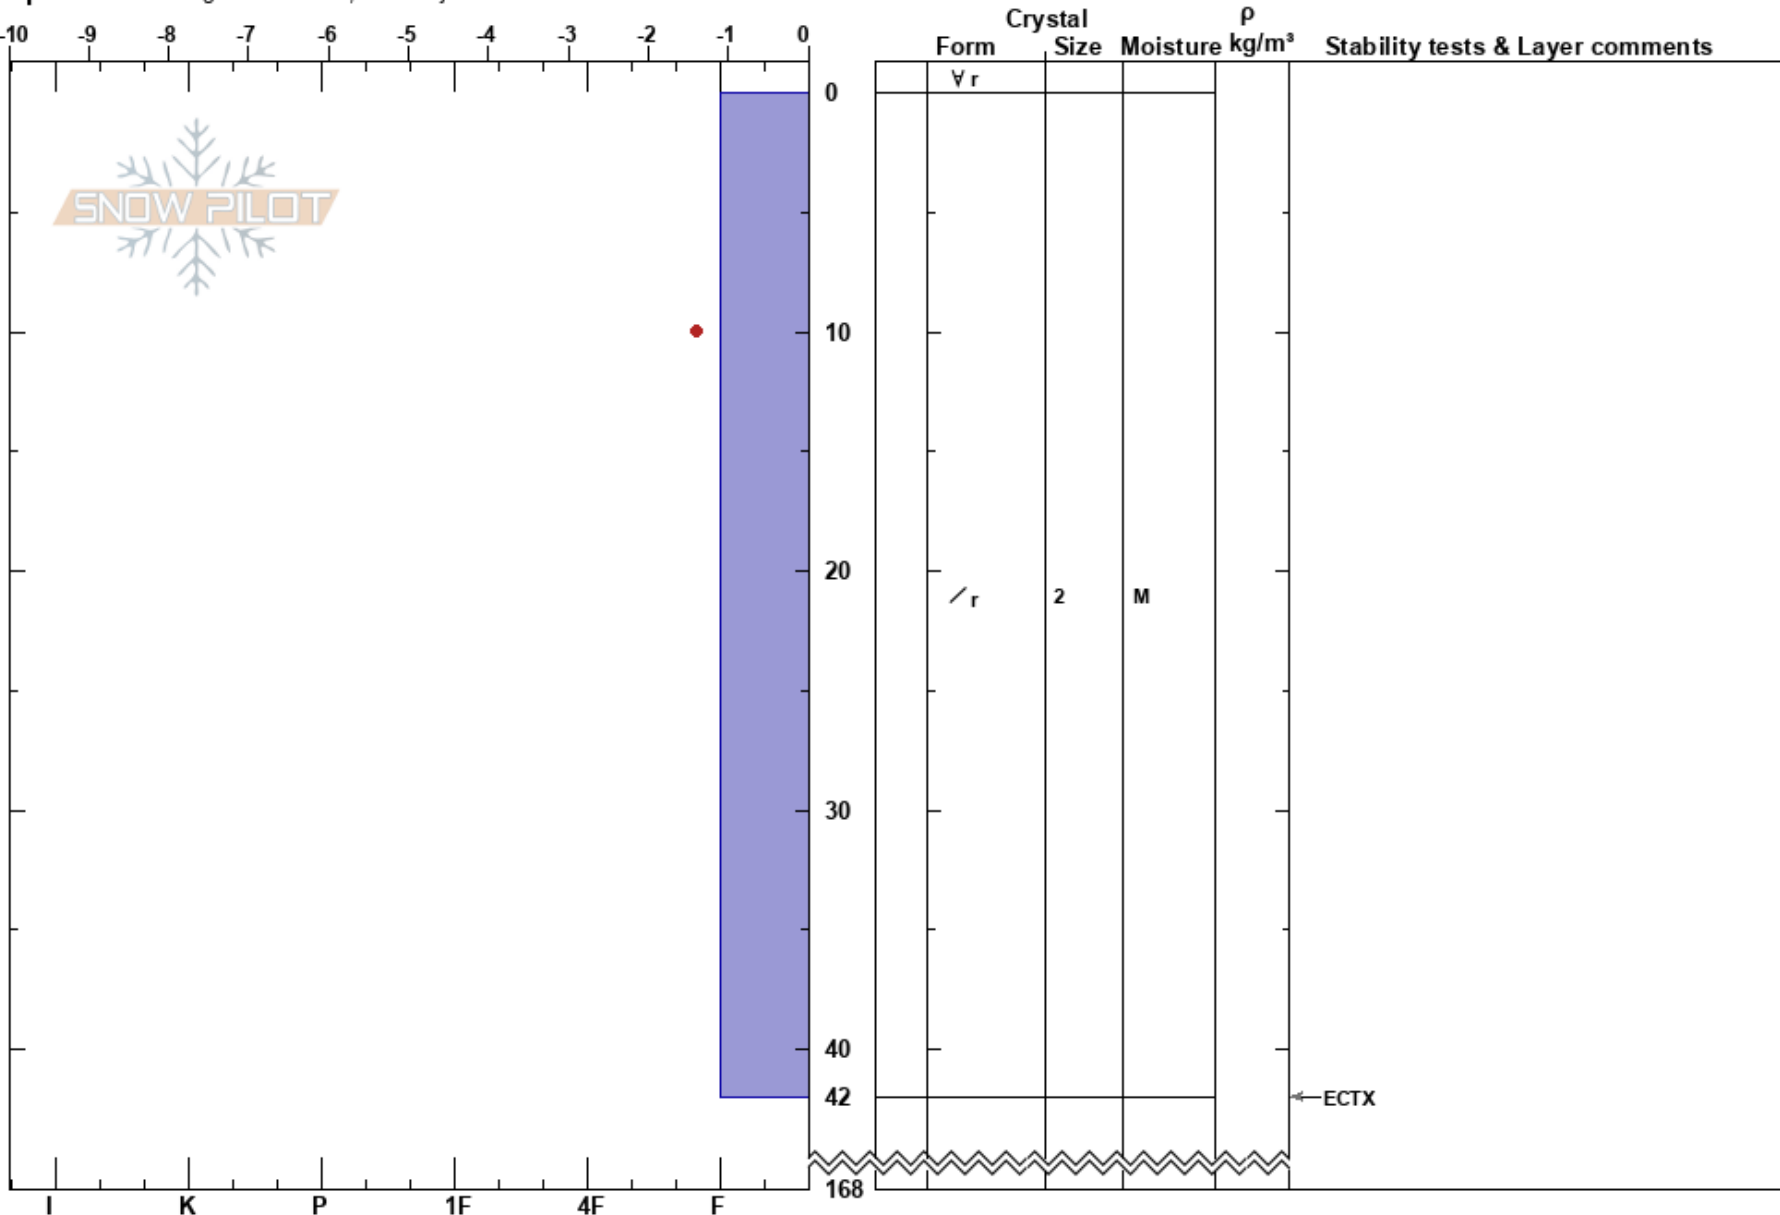

Babybowl  
 Cascades - Coquihalla  
 BC  
 Elevation: 1300 m  
 Aspect: NW

Taiga Tinkler Dubuc  
 26/12/2024 - 23:00  
 Co-ord: 49.38501N, -121.93125W  
 Slope Angle: 17°  
 Wind Loading:

Stability: HS:168  
 Air Temperature: -1.3°C PF:40  
 Sky Cover: OVC  
 Precipitation: S1  
 Wind: Calm

Layer Notes:

Specifics: Pit dug in a Ski Area; Pit is adjacent to avalanche

Notes: