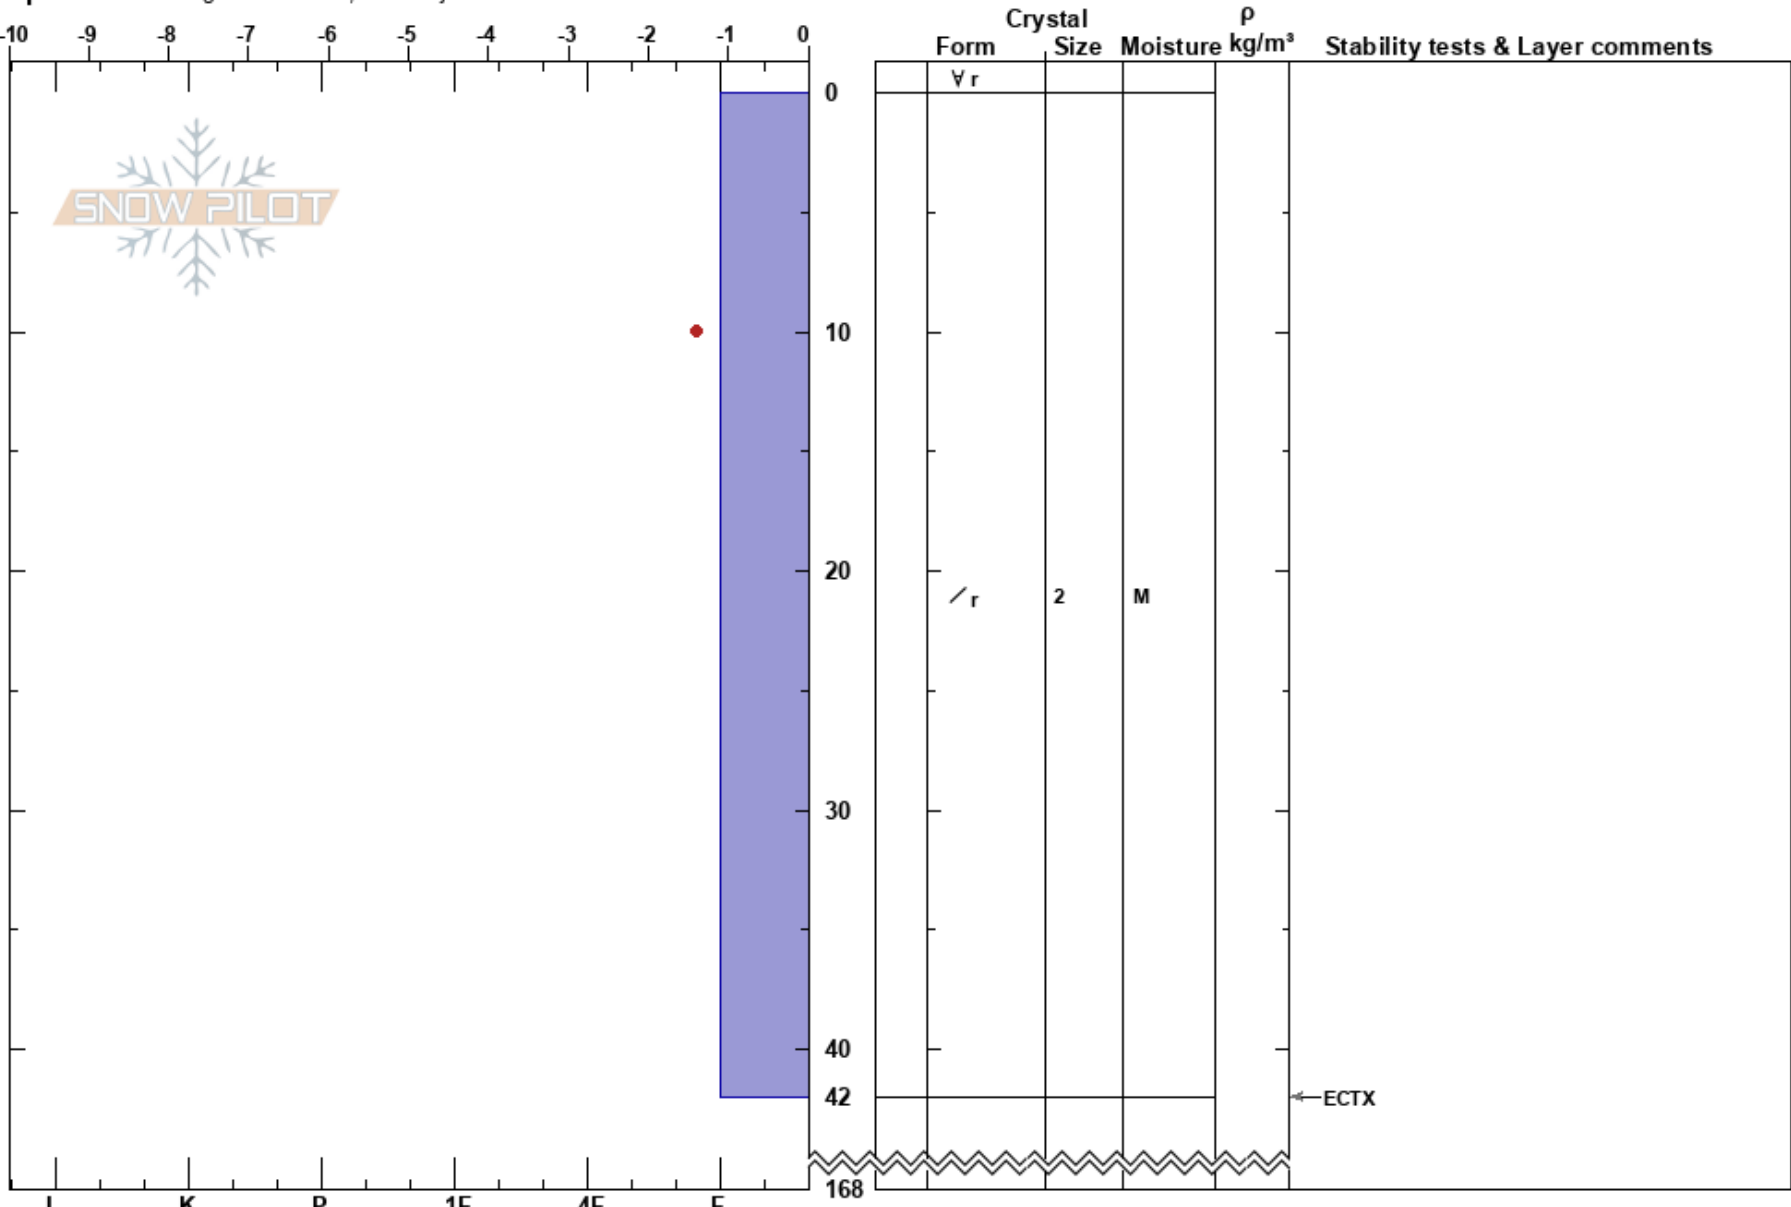

Babybowl  
 Cascades - Coquihalla  
 BC  
 Elevation: 1300 m  
 Aspect: NW

Taiga Tinkler Dubuc  
 26/12/2024 - 23:00  
 Co-ord: 49.38501N, -121.93125W  
 Slope Angle: 17°  
 Wind Loading:

Stability: **HS:168**  
 Air Temperature: -1.3°C PF:40  
 Sky Cover: OVC  
 Precipitation: S1  
 Wind: Calm

Layer Notes:

Specifics: Pit dug in a Ski Area; Pit is adjacent to avalanche

Notes: