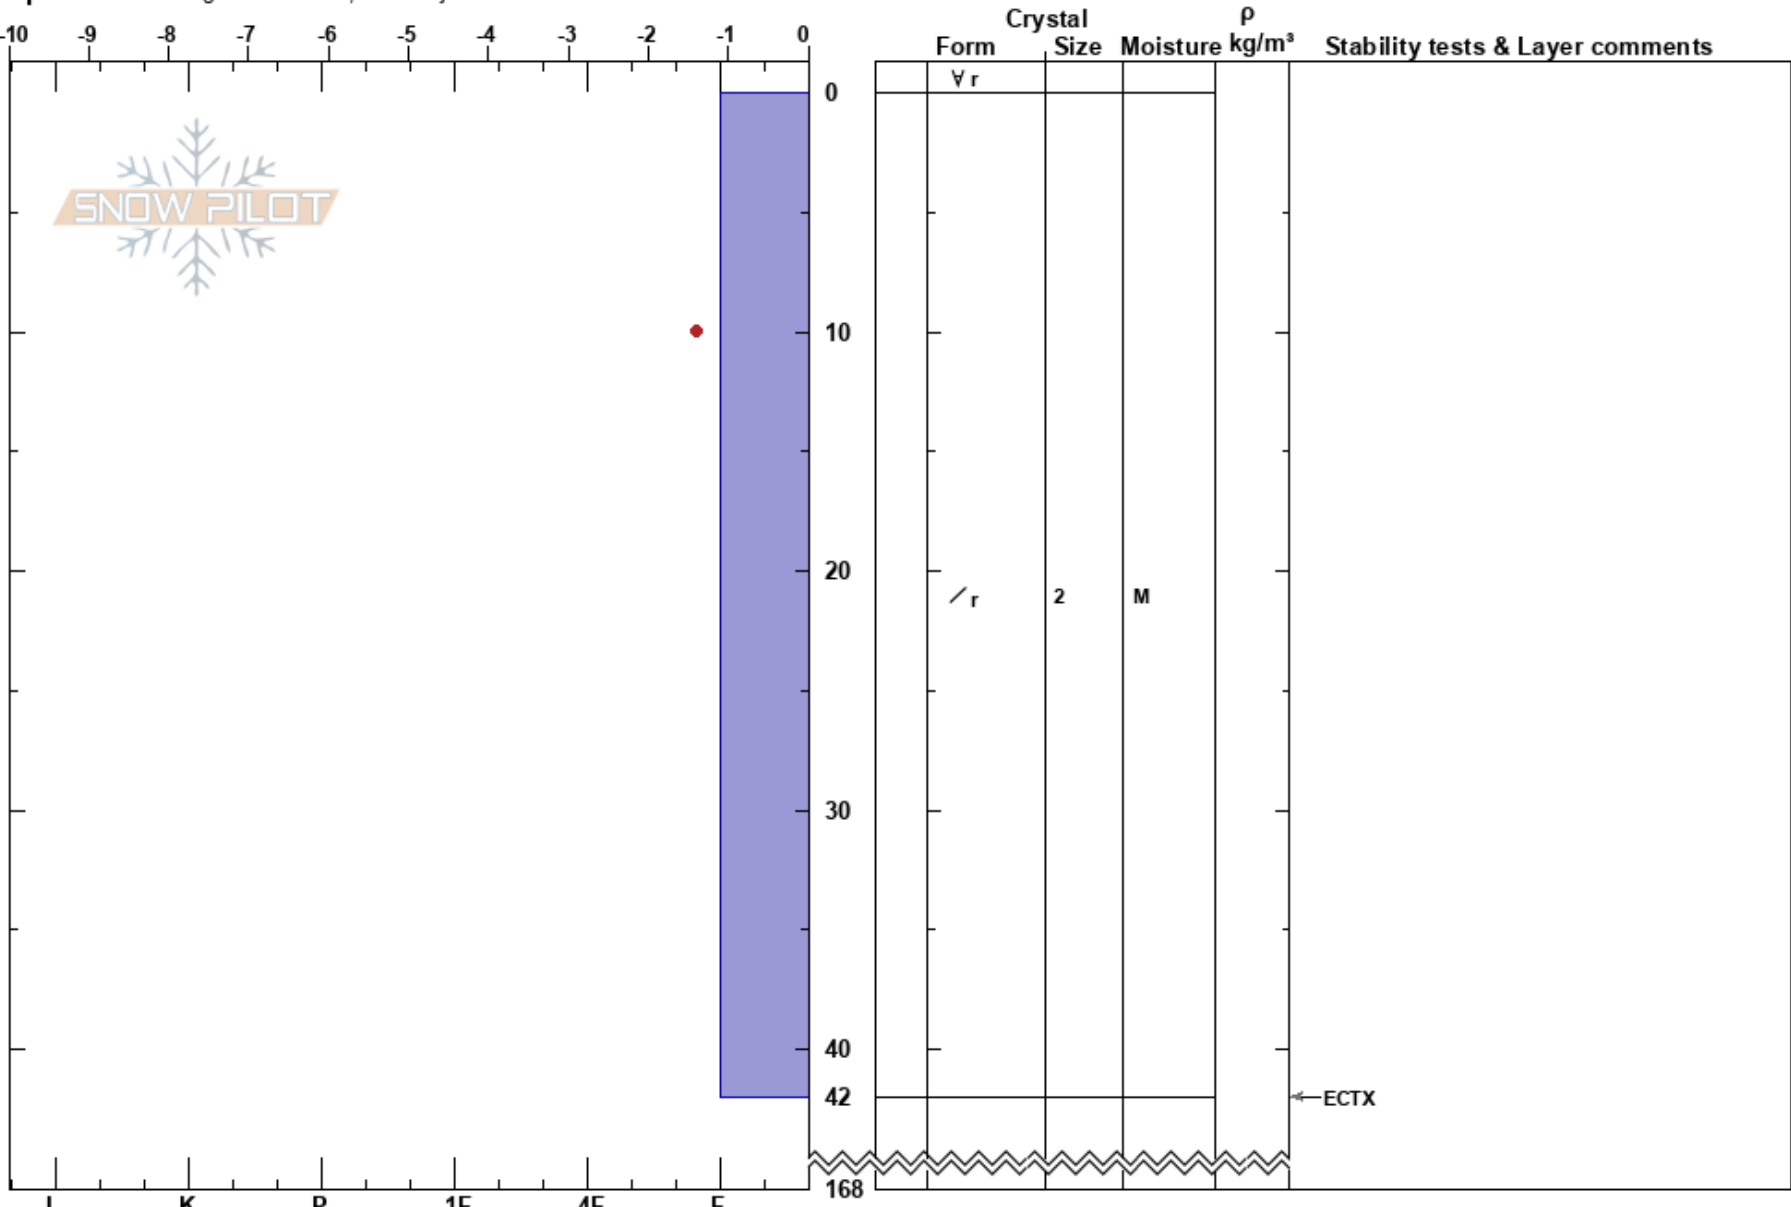

Babybowl
 Cascades - Coquihalla
 BC
 Elevation: 1300 m
 Aspect: NW

Taiga Tinkler Dubuc
 26/12/2024 - 23:00
 Co-ord: 49.38501N, -121.93125W
 Slope Angle: 17°
 Wind Loading:

Stability: **HS:168**
 Air Temperature: -1.3°C PF:40
 Sky Cover: OVC
 Precipitation: S1
 Wind: Calm

Layer Notes:

Specifics: Pit dug in a Ski Area; Pit is adjacent to avalanche

Notes:

I K P 1F 4F F 168