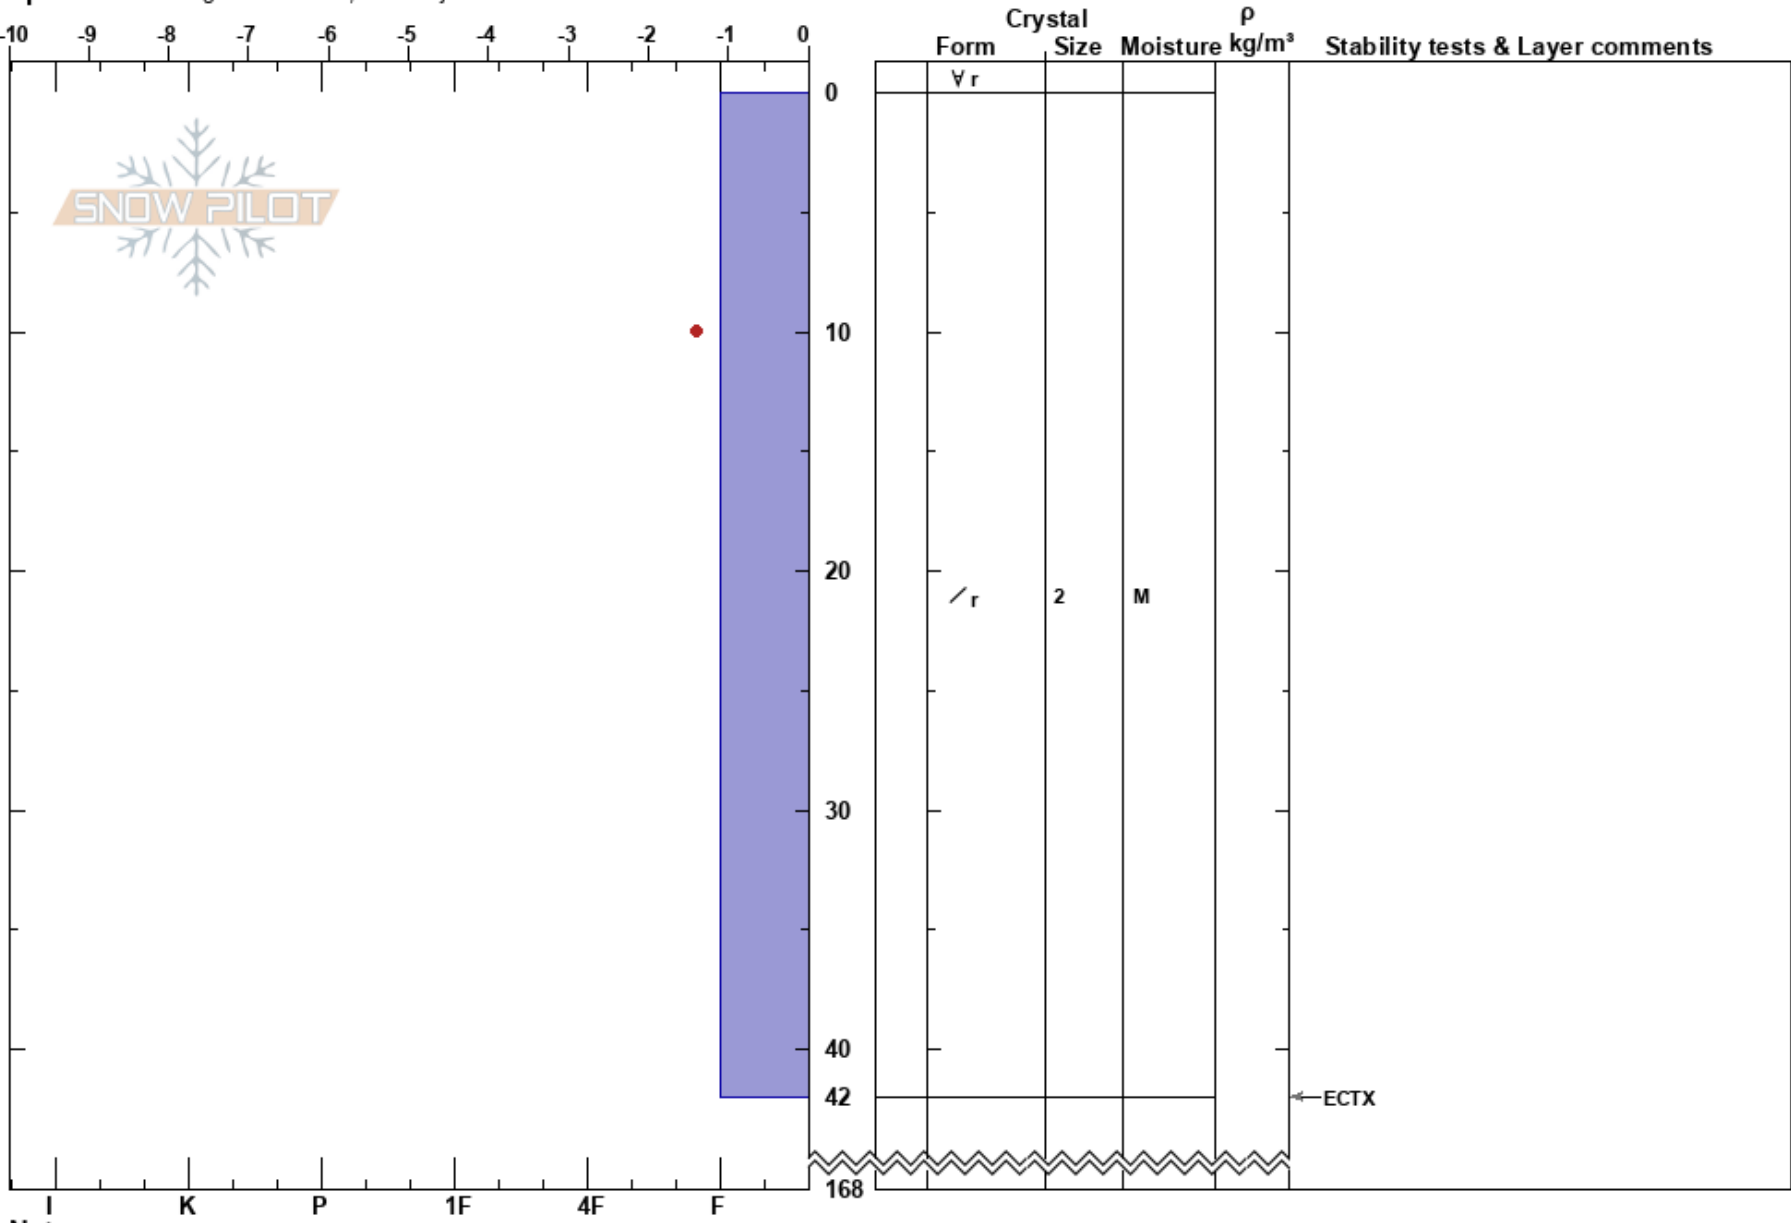

Babybowl
Cascades - Coquihalla
BC
Elevation: 1300 m
Aspect: NW

Taiga Tinkler Dubuc
26/12/2024 - 23:00
Co-ord: 49.38501N, -121.93125W
Slope Angle: 17°
Wind Loading:

Stability: **HS:168**
Air Temperature: -1.3°C PF:40
Sky Cover: OVC
Precipitation: S1
Wind: Calm

Specifics: Pit dug in a Ski Area; Pit is adjacent to avalanche

Notes: