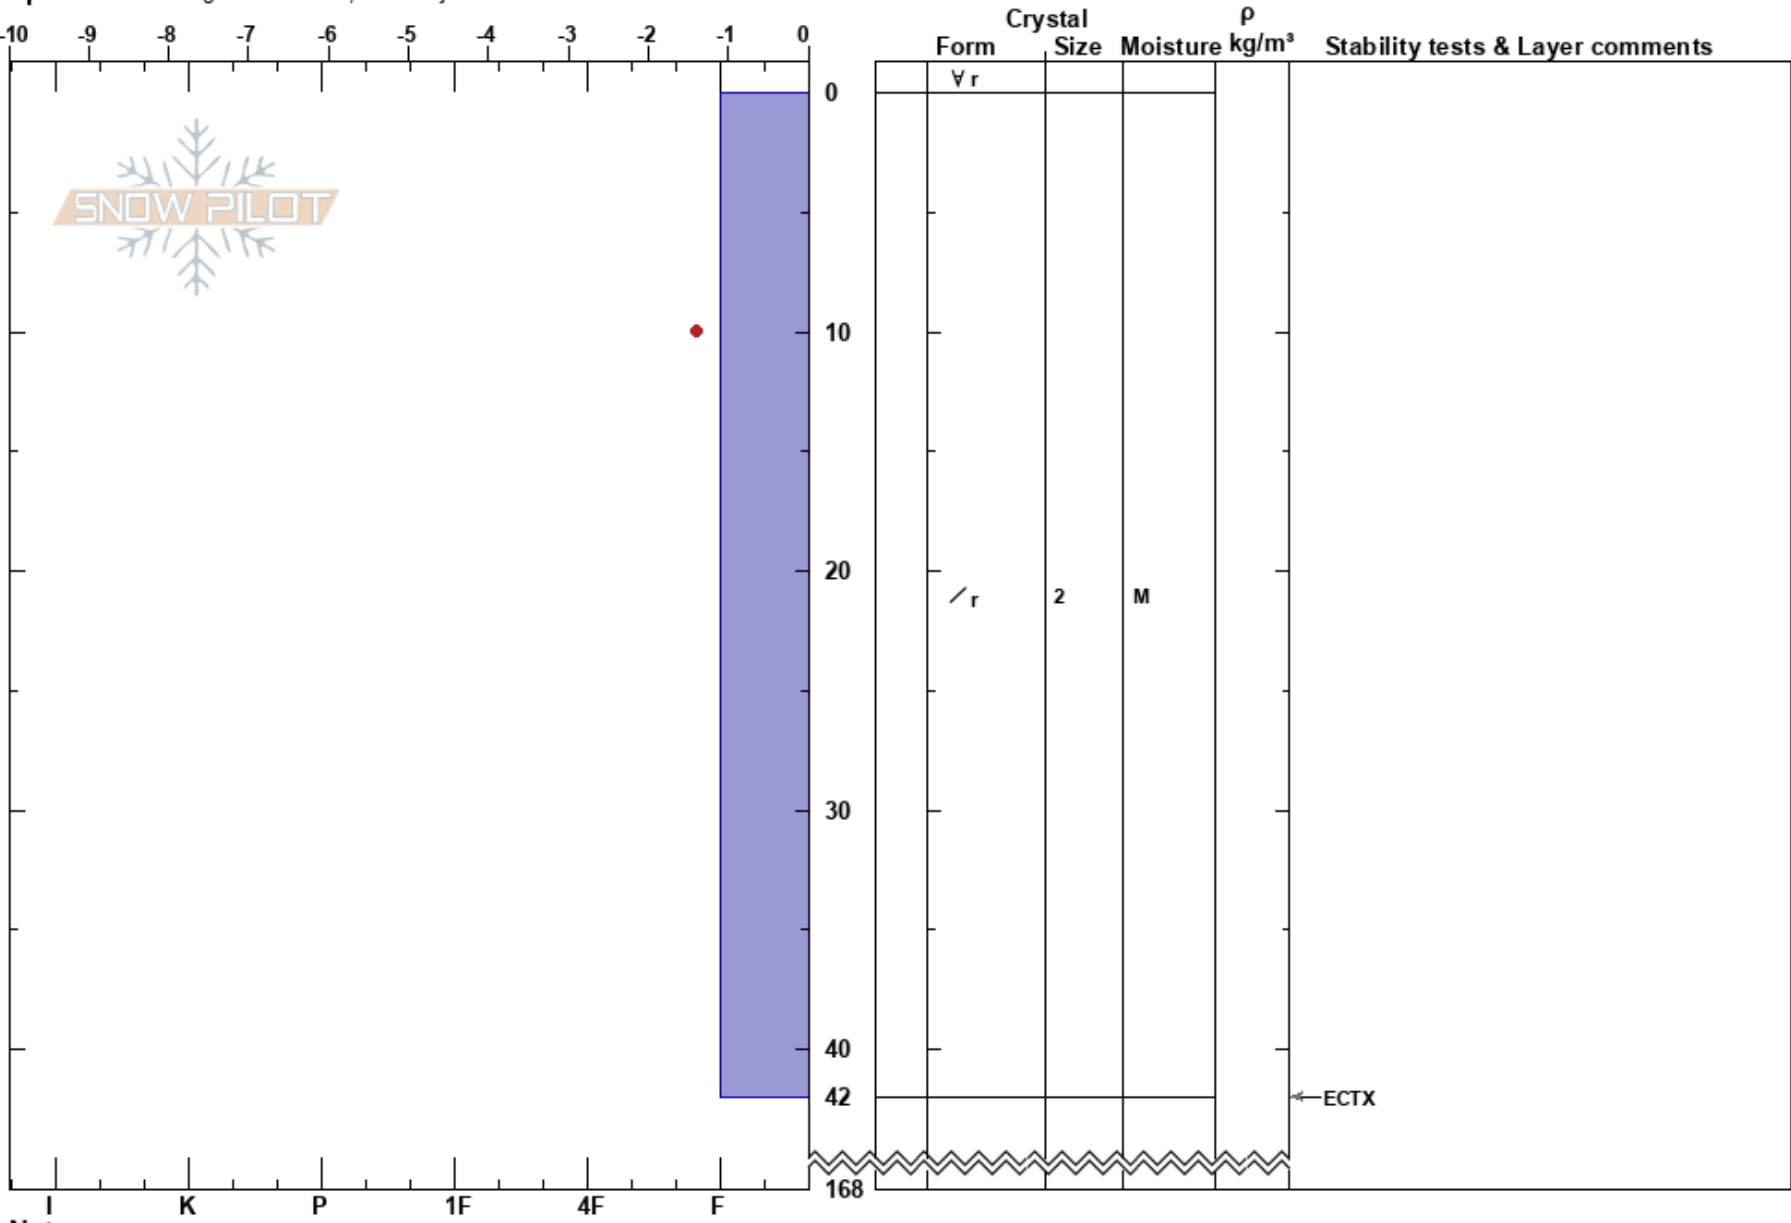

Babybowl
 Cascades - Coquihalla
 BC
Elevation: 1300 m
Aspect: NW

Taiga Tinkler Dubuc
 26/12/2024 - 23:00
Co-ord: 49.38501N, -121.93125W
Slope Angle: 17°
Wind Loading:

Stability: HS:168
Air Temperature: -1.3°C **PF:**40
Sky Cover: OVC
Precipitation: S1
Wind: Calm

Layer Notes:

Specifics: Pit dug in a Ski Area; Pit is adjacent to avalanche

Notes: