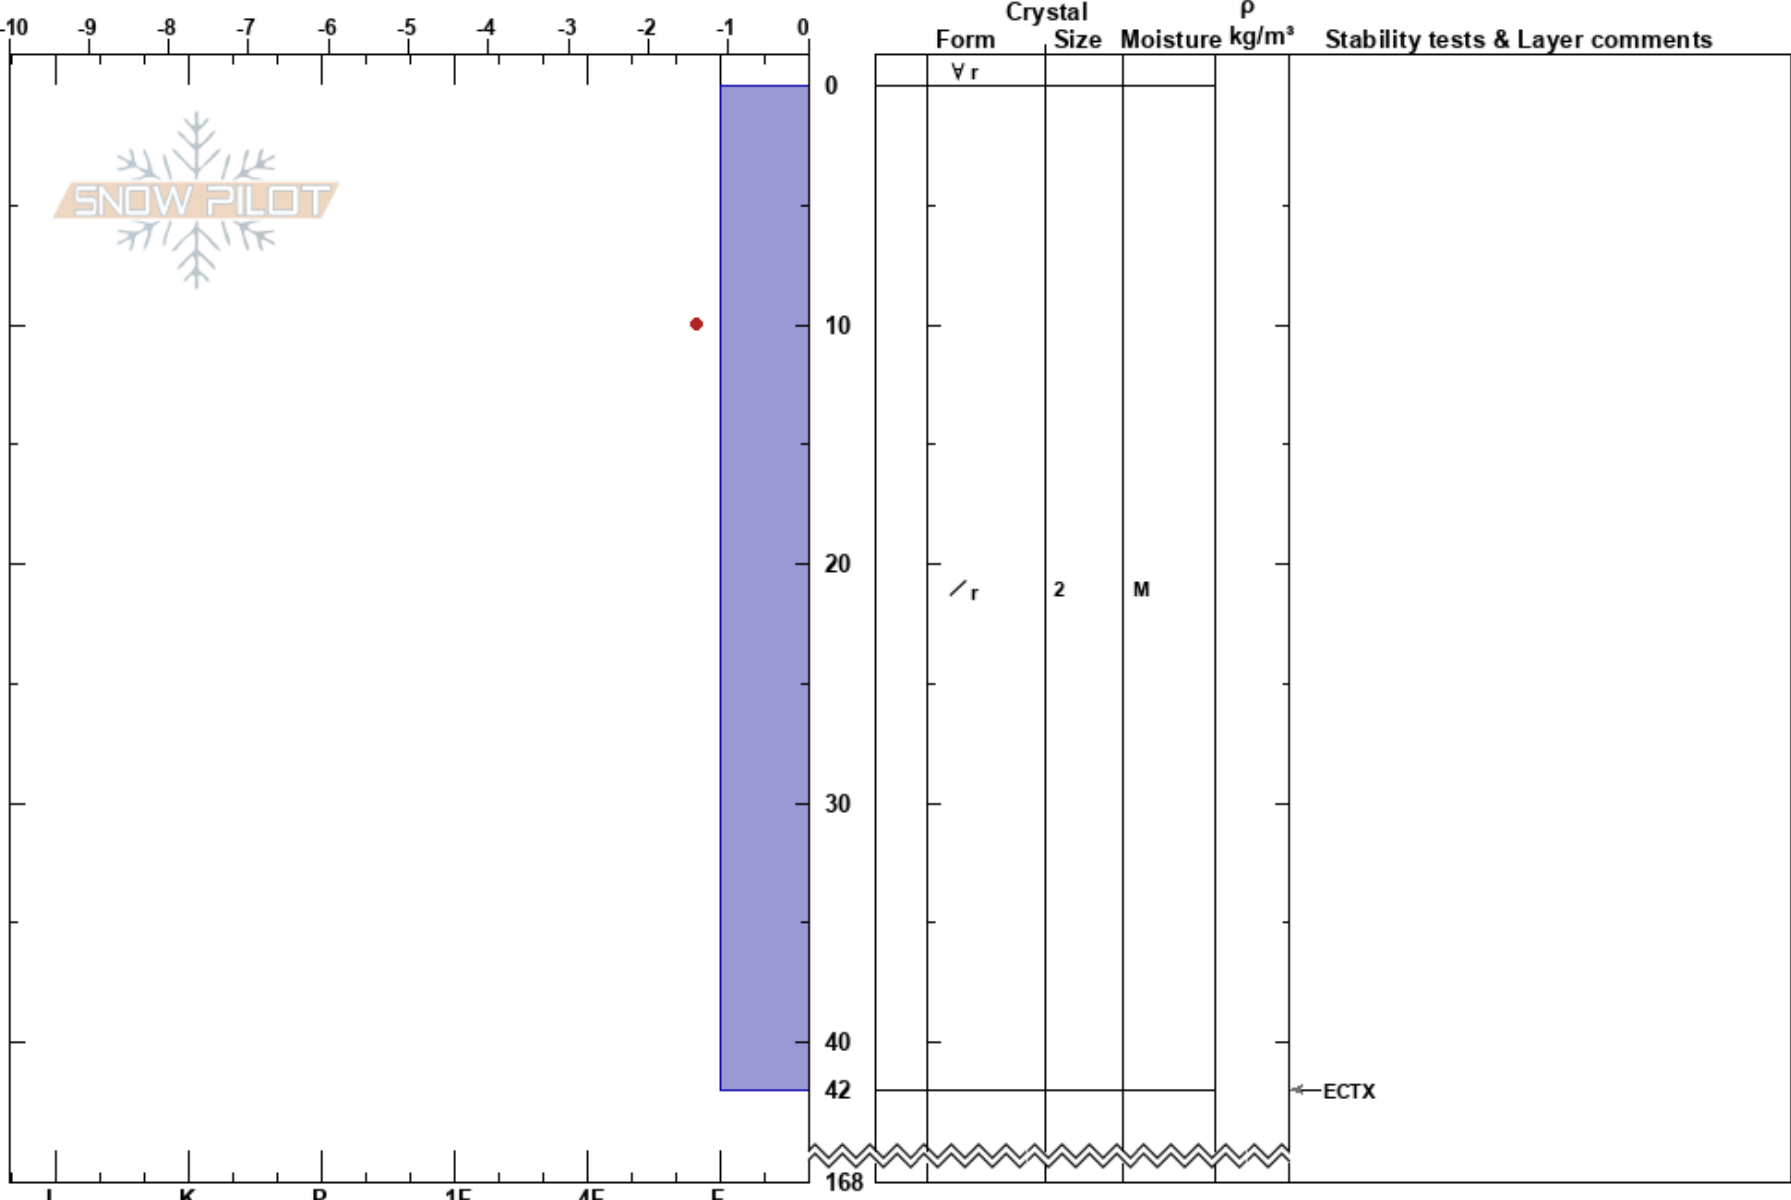

Babybowl  
Cascades - Coquihalla  
BC  
Elevation: 1300 m  
Aspect: NW

Taiga Tinkler Dubuc  
26/12/2024 - 23:00  
Co-ord: 49.38501N, -121.93125W  
Slope Angle: 17°  
Wind Loading:

Stability: **HS:168**  
Air Temperature: -1.3°C PF:40  
Sky Cover: OVC  
Precipitation: S1  
Wind: Calm

Layer Notes:

Specifics: Pit dug in a Ski Area; Pit is adjacent to avalanche

Notes: