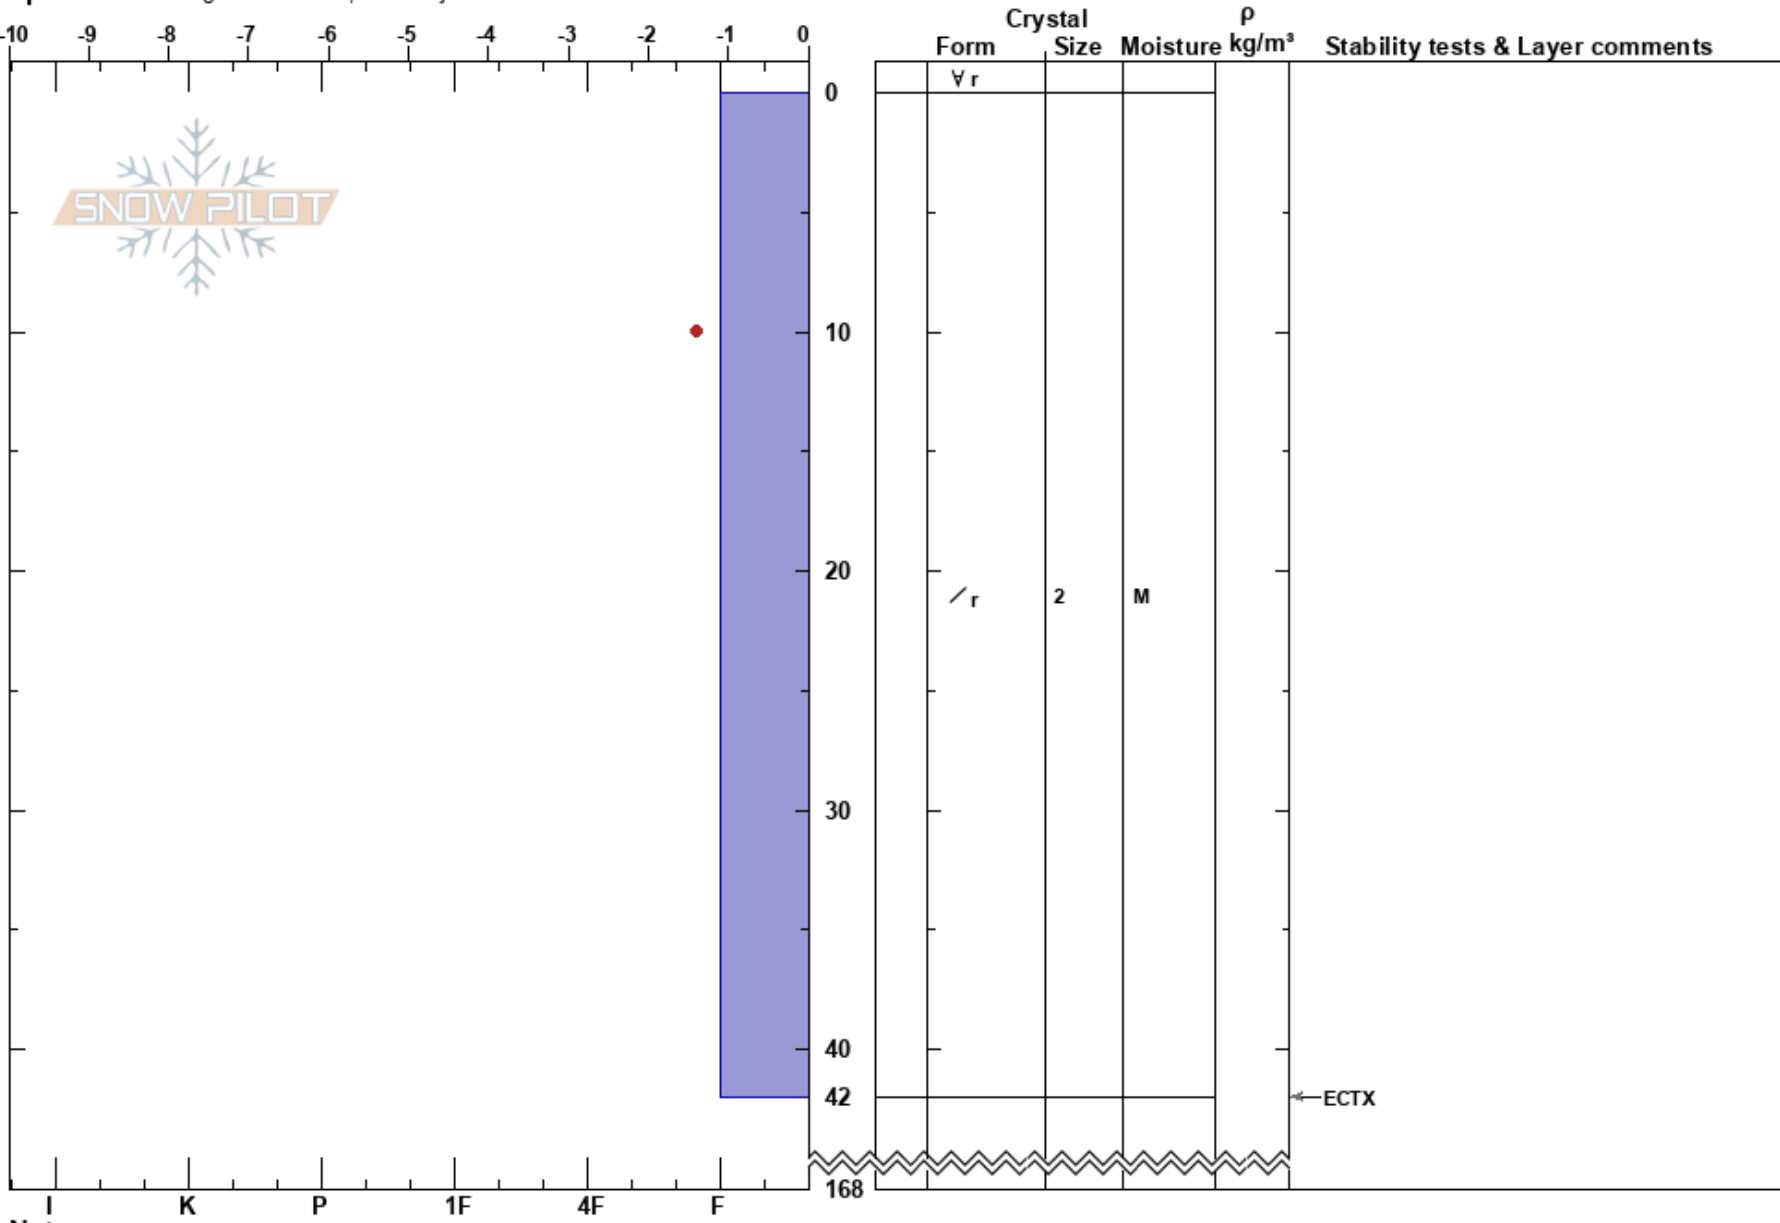

Babybowl
 Cascades - Coquihalla
 BC
Elevation: 1300 m
Aspect: NW

Taiga Tinkler Dubuc
 26/12/2024 - 23:00
Co-ord: 49.38501N, -121.93125W
Slope Angle: 17°
Wind Loading:

Stability: HS:168
Air Temperature: -1.3°C **PF:**40
Sky Cover: OVC
Precipitation: S1
Wind: Calm

Layer Notes:

Specifics: Pit dug in a Ski Area; Pit is adjacent to avalanche

Notes: I K P 1F 4F F 168