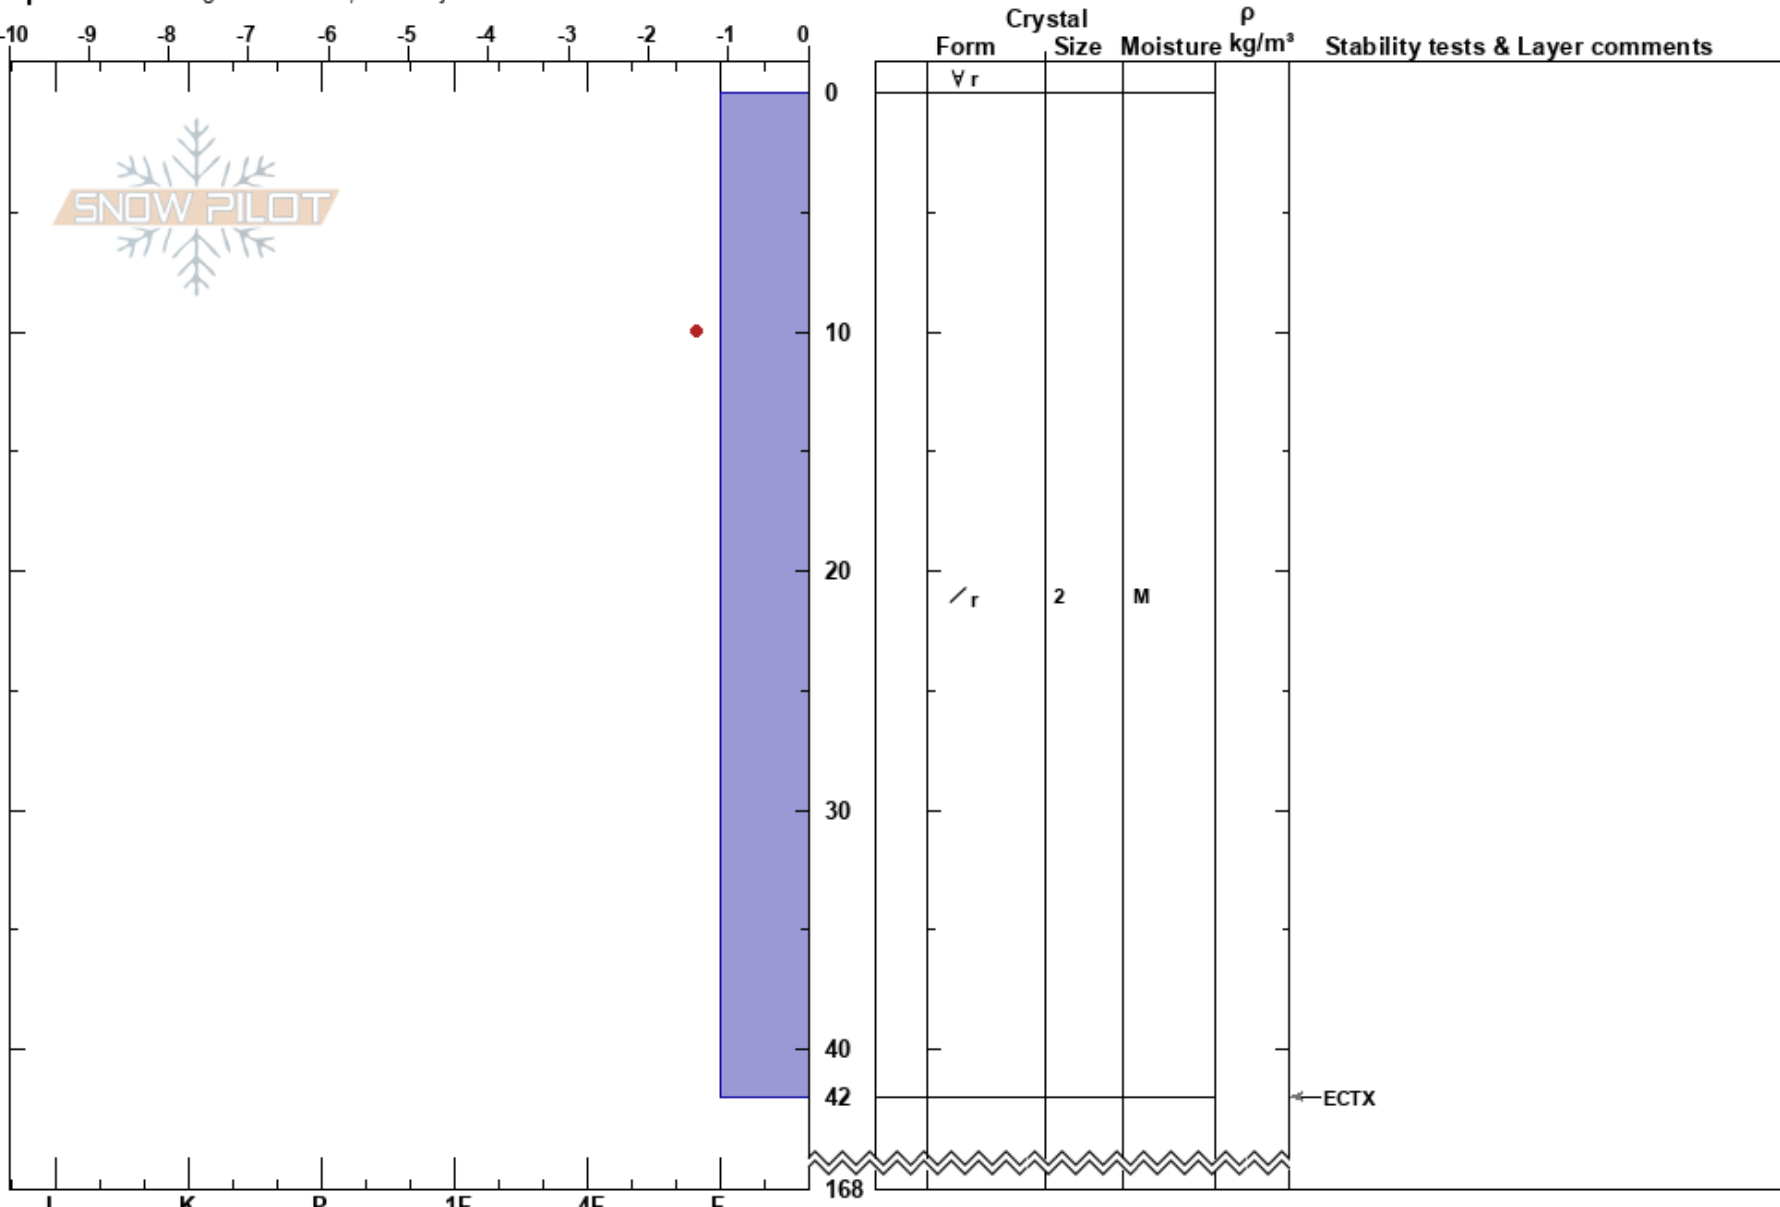

Babybowl
Cascades - Coquihalla
BC
Elevation: 1300 m
Aspect: NW

Taiga Tinkler Dubuc
26/12/2024 - 23:00
Co-ord: 49.38501N, -121.93125W
Slope Angle: 17°
Wind Loading:

Stability: **HS:168**
Air Temperature: -1.3°C PF:40
Sky Cover: OVC
Precipitation: S1
Wind: Calm

Specifics: Pit dug in a Ski Area; Pit is adjacent to avalanche

Notes: