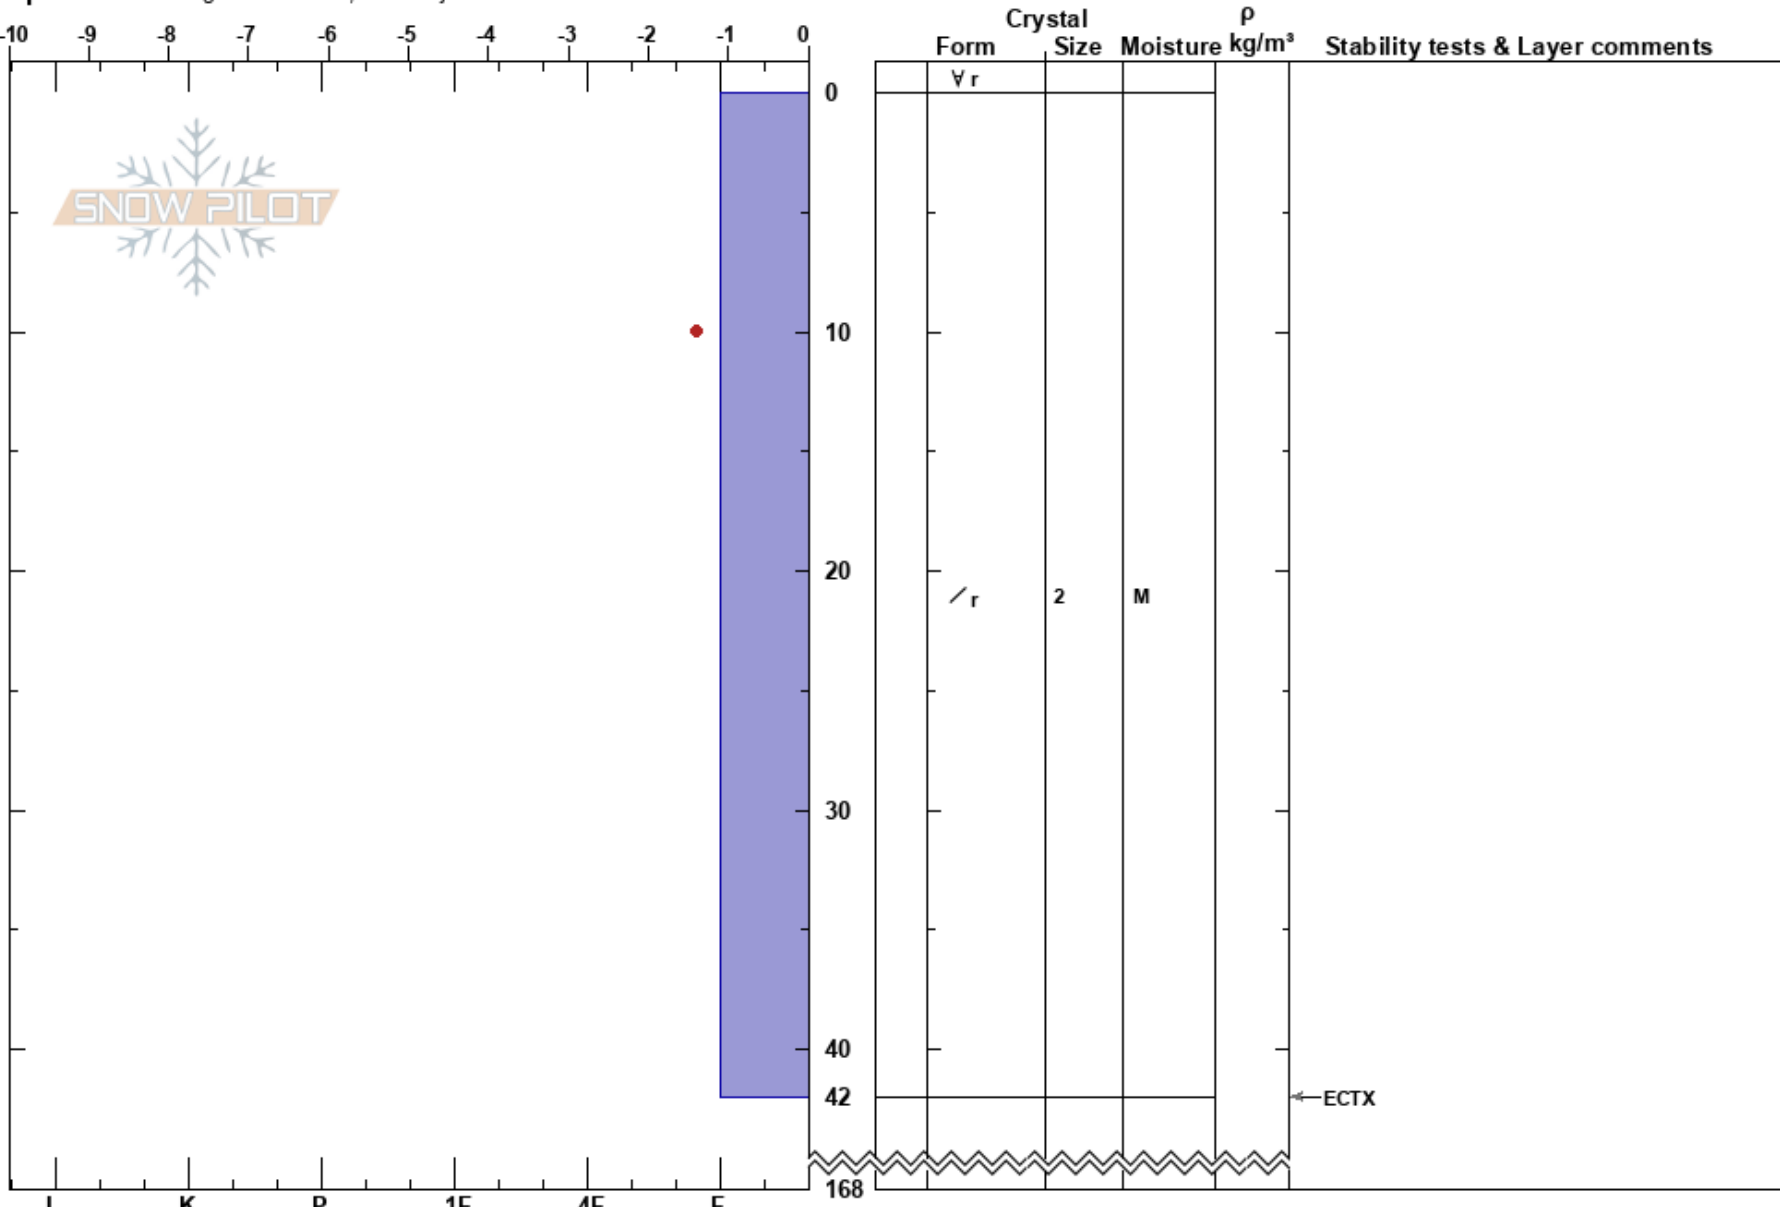

Babybowl
 Cascades - Coquihalla
 BC
 Elevation: 1300 m
 Aspect: NW

Taiga Tinkler Dubuc
 26/12/2024 - 23:00
 Co-ord: 49.38501N, -121.93125W
 Slope Angle: 17°
 Wind Loading:

Stability: **HS:168**
 Air Temperature: -1.3°C PF:40
 Sky Cover: OVC
 Precipitation: S1
 Wind: Calm

Layer Notes:

Specifics: Pit dug in a Ski Area; Pit is adjacent to avalanche

Notes: