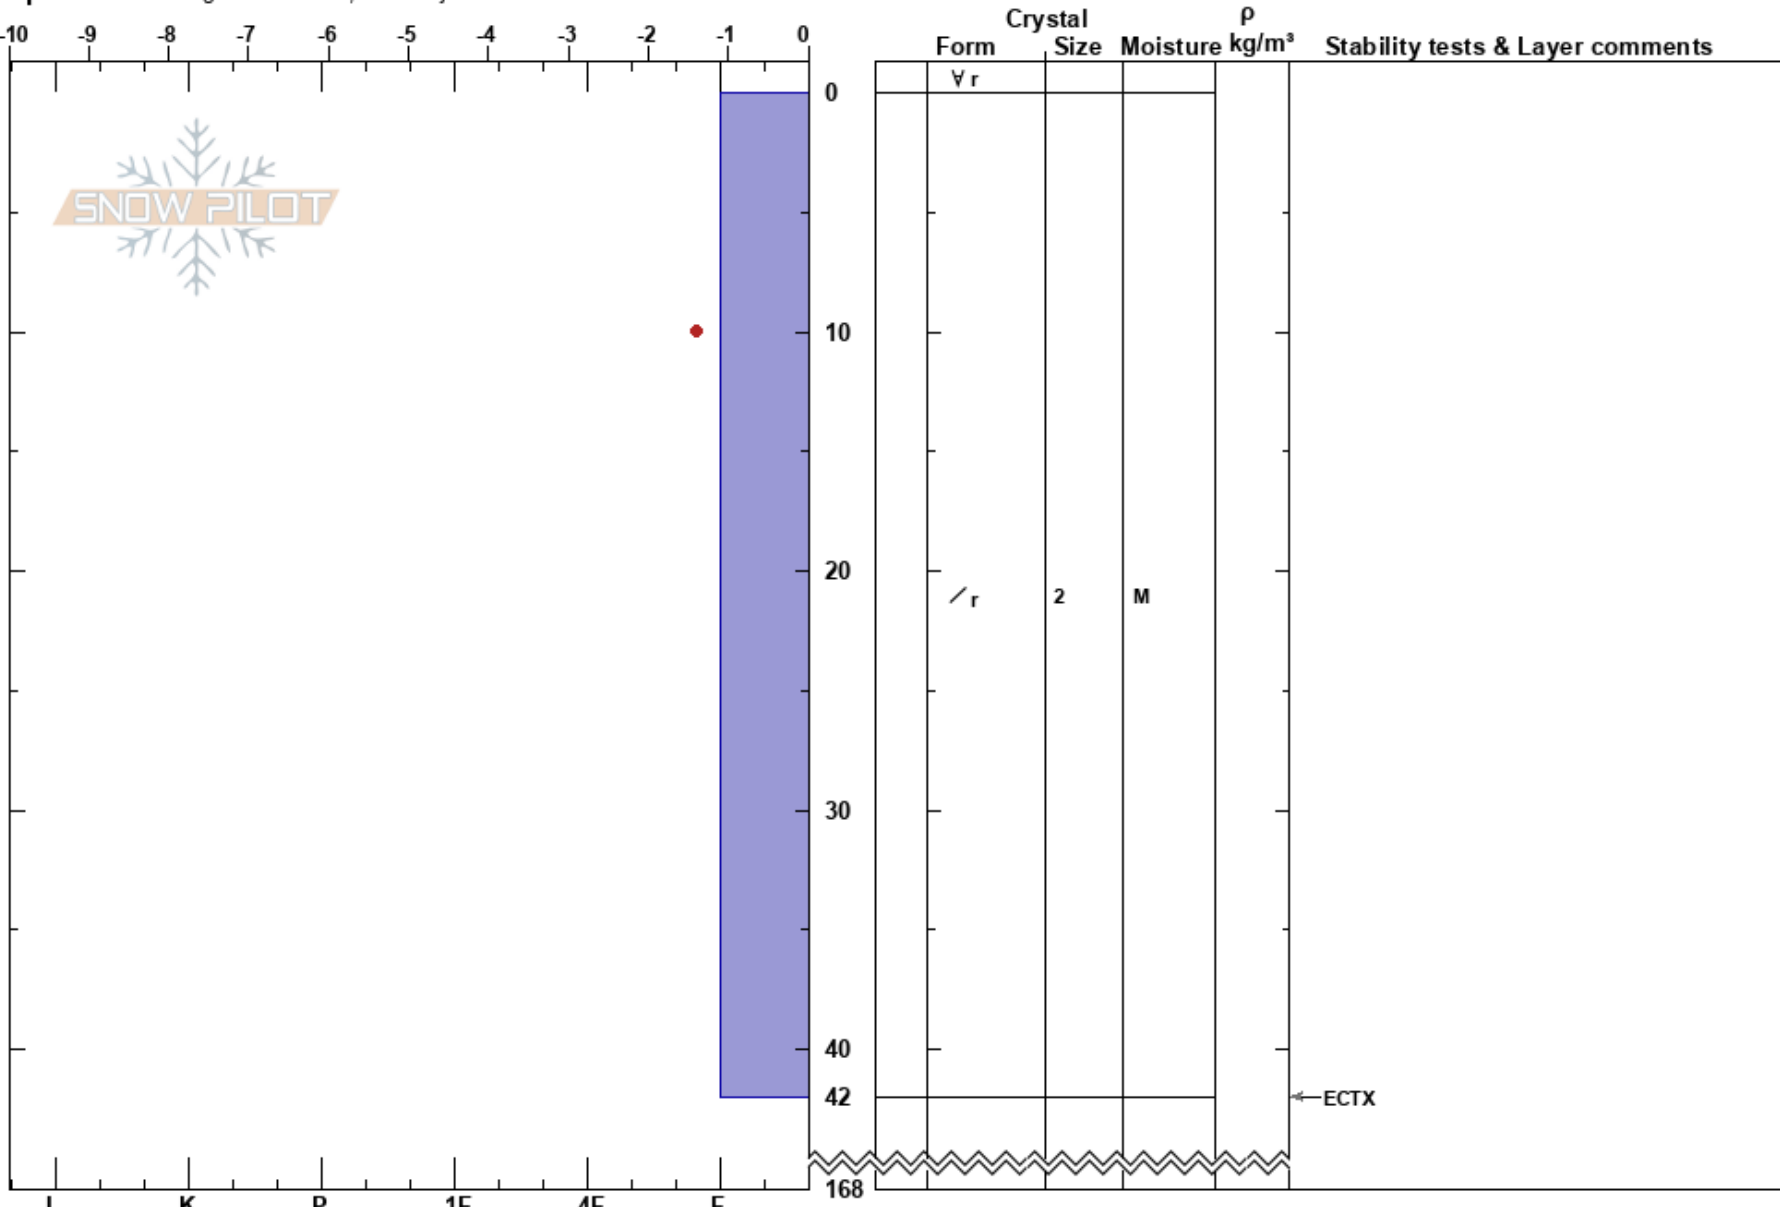

Babybowl  
 Cascades - Coquihalla  
 BC  
 Elevation: 1300 m  
 Aspect: NW

Taiga Tinkler Dubuc  
 26/12/2024 - 23:00  
 Co-ord: 49.38501N, -121.93125W  
 Slope Angle: 17°  
 Wind Loading:

Stability: HS:168  
 Air Temperature: -1.3°C PF:40  
 Sky Cover: OVC  
 Precipitation: S1  
 Wind: Calm

Layer Notes:

Specifics: Pit dug in a Ski Area; Pit is adjacent to avalanche

Notes: