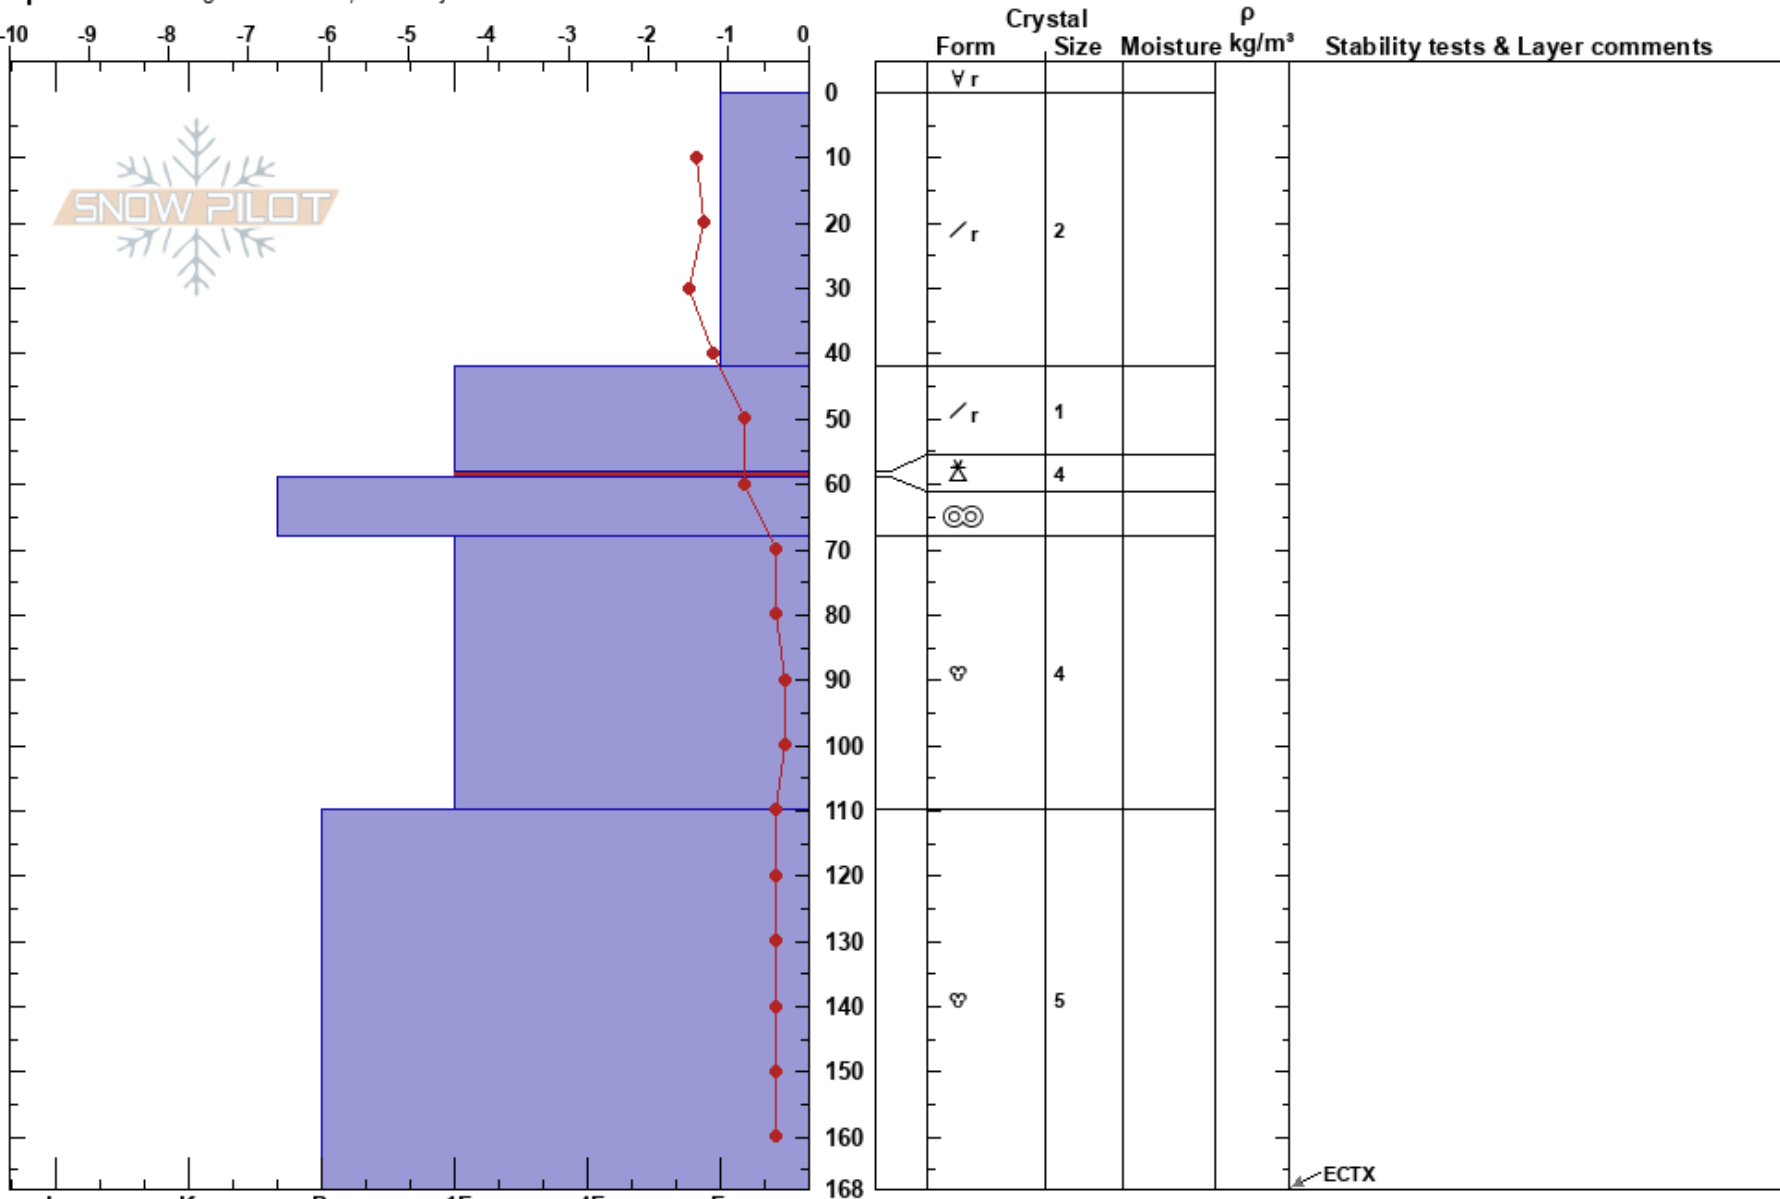

Babybowl  
 Cascades - Coquihalla  
 BC  
 Elevation: 1300 m  
 Aspect: NW

Taiga Tinkler Dubuc  
 26/12/2024 - 23:00  
 Co-ord: 49.38501N, -121.93125W  
 Slope Angle: 17°  
 Wind Loading:

Stability: HS:168  
 Air Temperature: -1.3°C PF:40 58-59cm:Problematic layer  
 Sky Cover: OVC  
 Precipitation: S1  
 Wind: Calm

Specifics: Pit dug in a Ski Area; Pit is adjacent to avalanche

Notes: