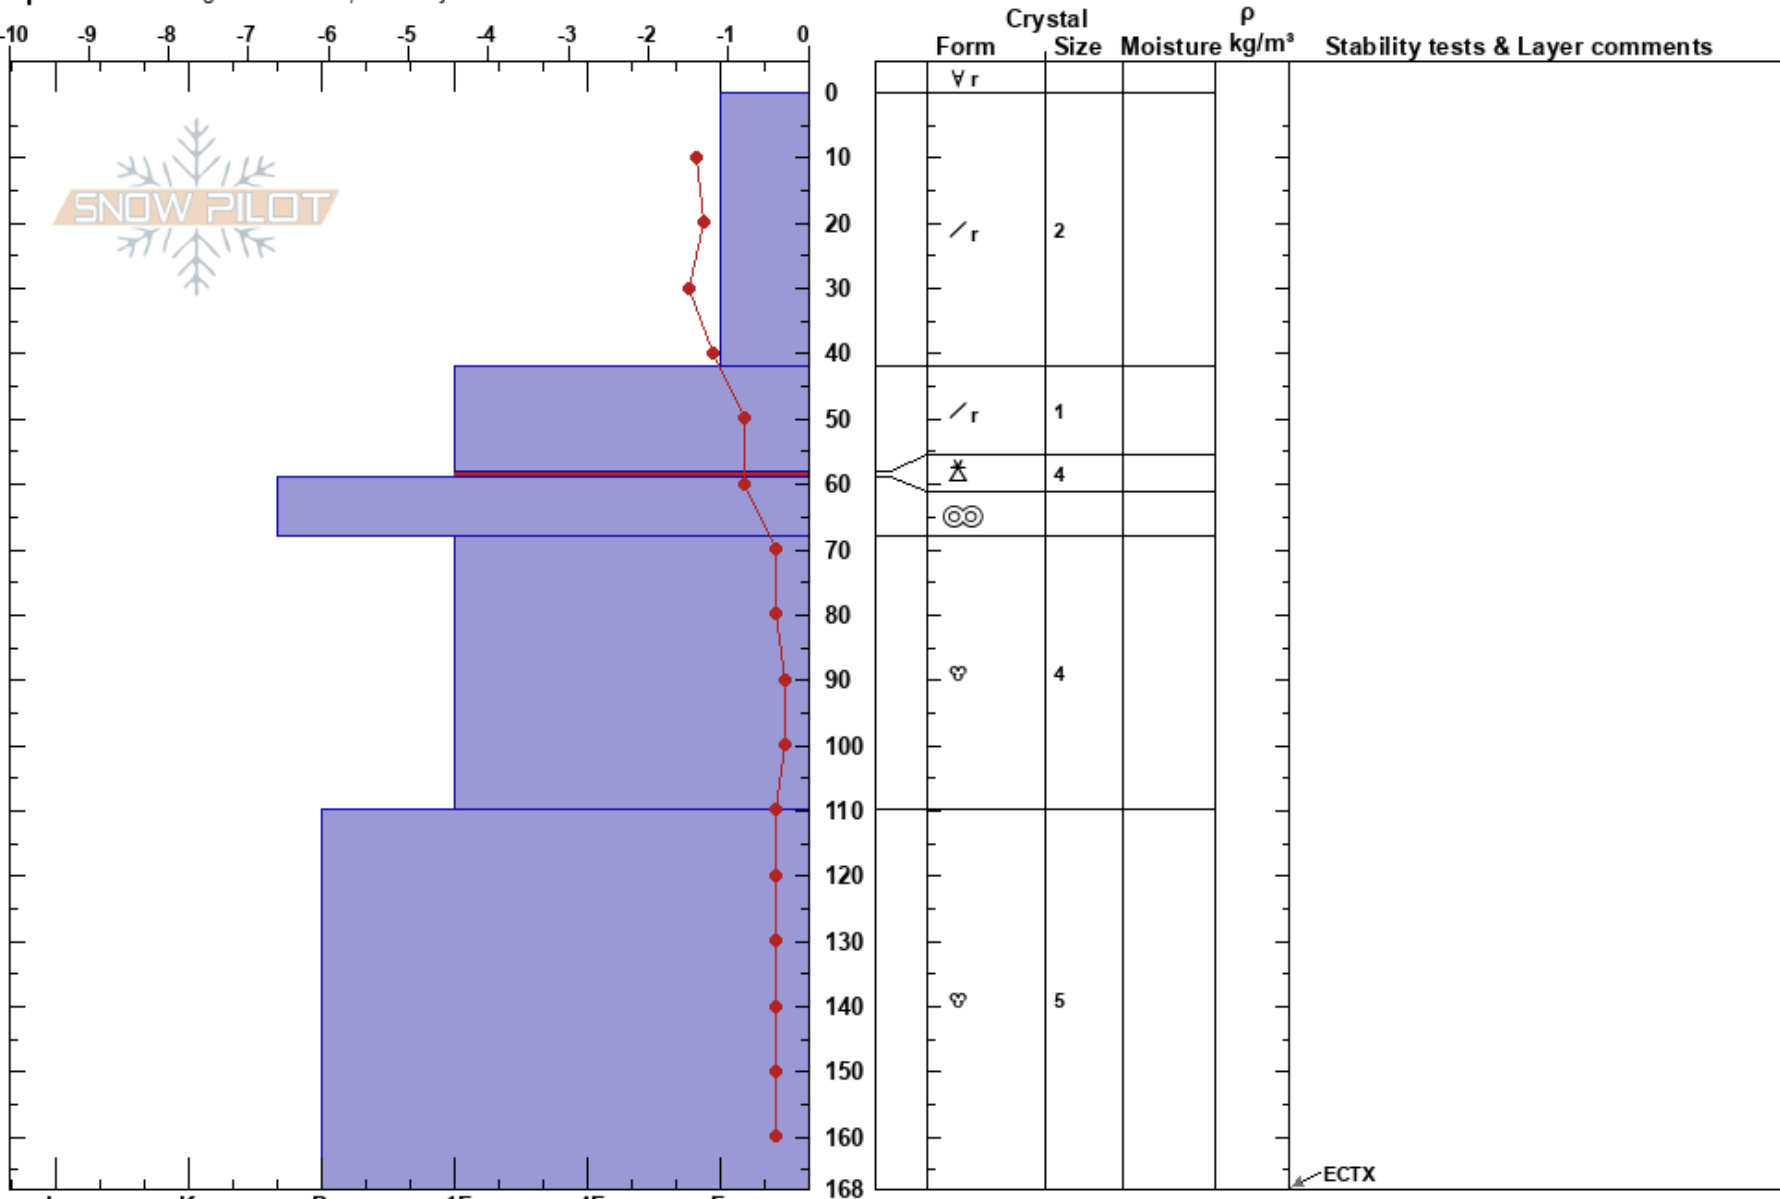

Babybowl
 Cascades - Coquihalla
 BC
 Elevation: 1300 m
 Aspect: NW

Taiga Tinkler Dubuc
 26/12/2024 - 23:00
 Co-ord: 49.38501N, -121.93125W
 Slope Angle: 17°
 Wind Loading:

Stability:
 Air Temperature: -1.3°C PF:40 58-59cm:Problematic layer
 Sky Cover: OVC
 Precipitation: S1
 Wind: Calm

Specifics: Pit dug in a Ski Area; Pit is adjacent to avalanche

Notes: