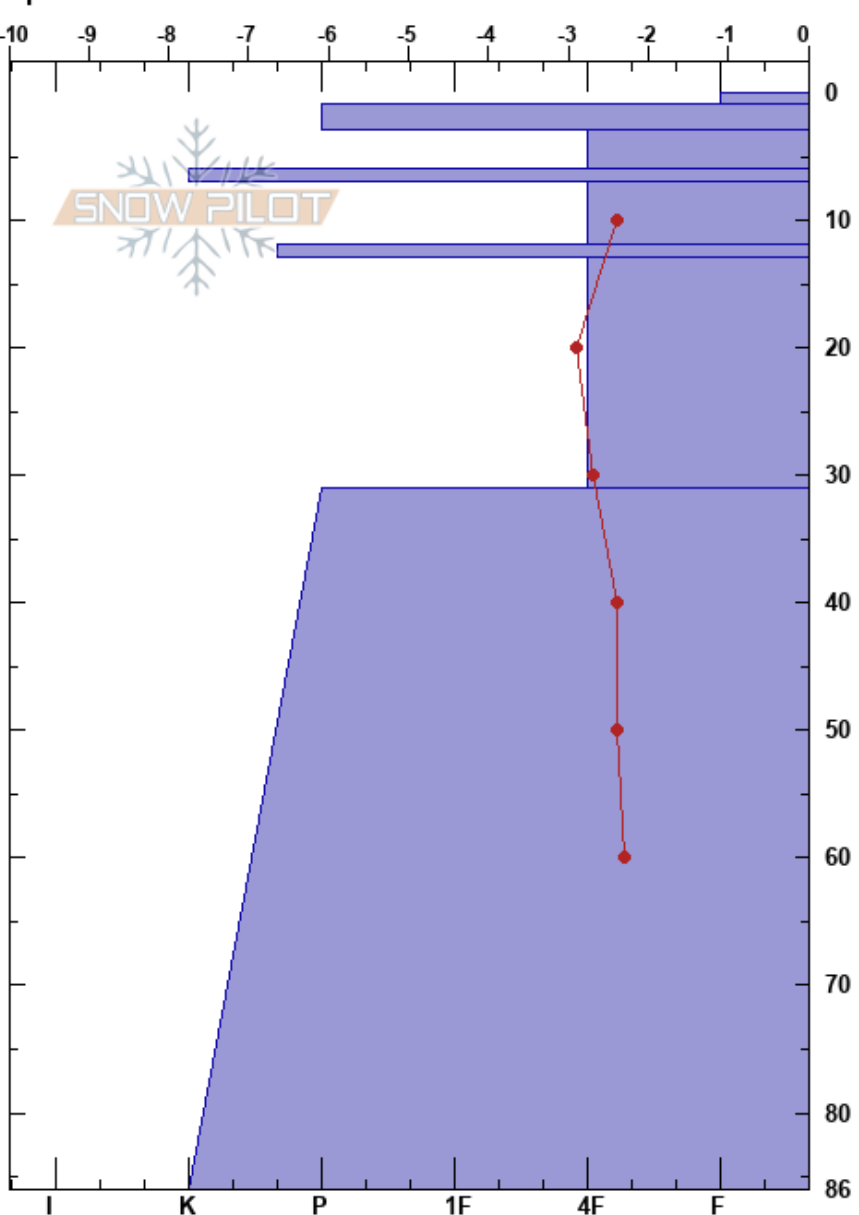

Hemavan Alpin
 Västra Vindelfjällen
 Sweden
 Elevation: 768 m
 Aspect: 120°
 Specifics:

Sam Hedman
 26/12/2024 - 11:00
 Co-ord: 65.83588N, 15.09724E
 Slope Angle: 20°
 Wind Loading: yes

Stability:
 Air Temperature: -2.2°C
 Sky Cover: BKN
 Precipitation: S-1
 Wind: W Strong

HS:86
 13-31cm: Problematic layer

Height (cm)	Crystal		Moisture	ρ kg/m ³	Stability tests & Layer comments
	Form	Size			
0					
3	+				← ECTN1 @3cm
7	⊙⊙				← ECTN7 @7cm
10	/				
13	⊙⊙				
26	□				← ECTN12 @26cm
31					
86					

Notes: Kraftigt snödröv i stormbyarna.