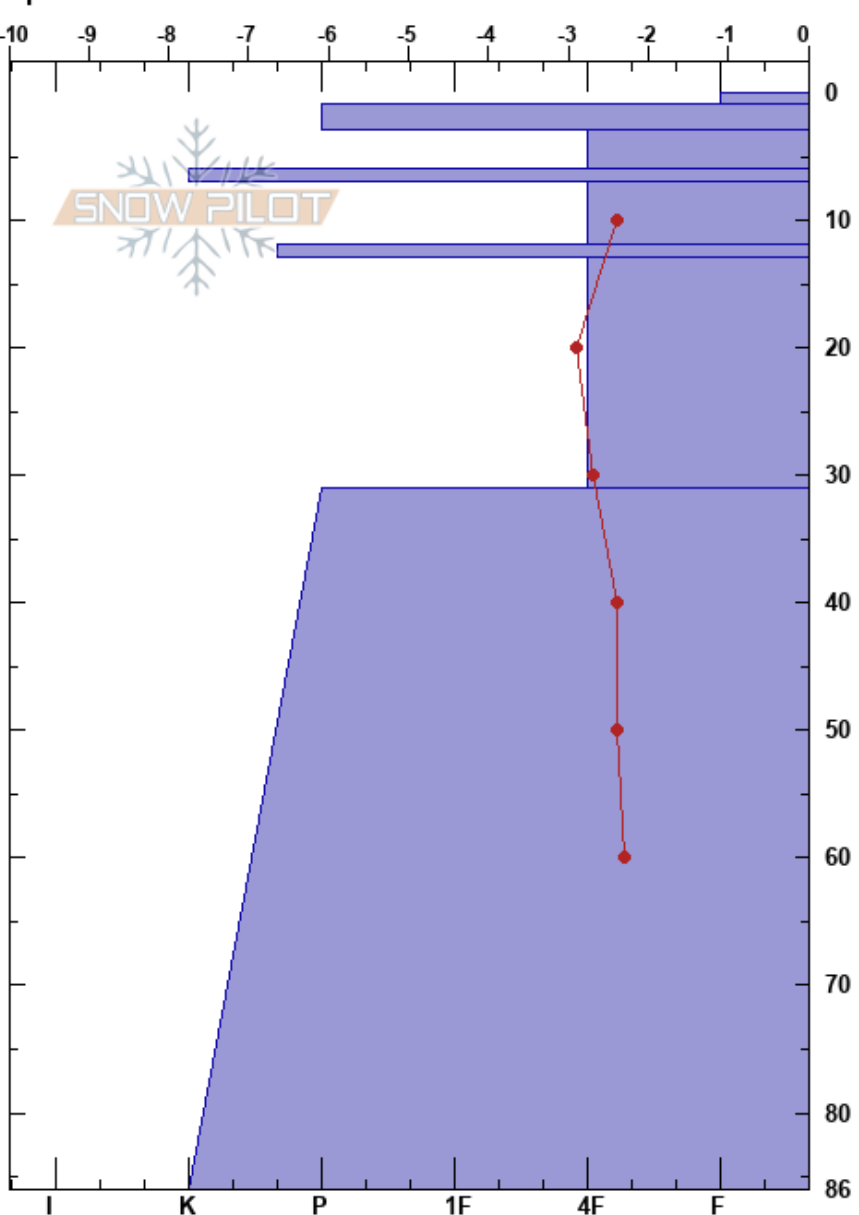

Hemavan Alpin
 Västra Vindelfjällen
 Sweden
 Elevation: 768 m
 Aspect: 120°
 Specifics:

Sam Hedman
 26/12/2024 - 11:00
 Co-ord: 65.83588N, 15.09724E
 Slope Angle: 20°
 Wind Loading: yes

Stability:
 Air Temperature: -2.2°C
 Sky Cover: BKN
 Precipitation: S-1
 Wind: W Strong

HS:86
 13-31cm: Problematic layer

Height (cm)	Crystal		Moisture	ρ kg/m ³	Stability tests & Layer comments
	Form	Size			
0					
3	+				← ECTN1 @3cm
7	⊙⊙				← ECTN7 @7cm
10	/				
13	⊙⊙				
26	□				← ECTN12 @26cm
31					
36					
41					
46					
51					
56					
61					
66					
71					
76					
81					
86					

Notes: Kraftigt snödrev i stormbyarna.