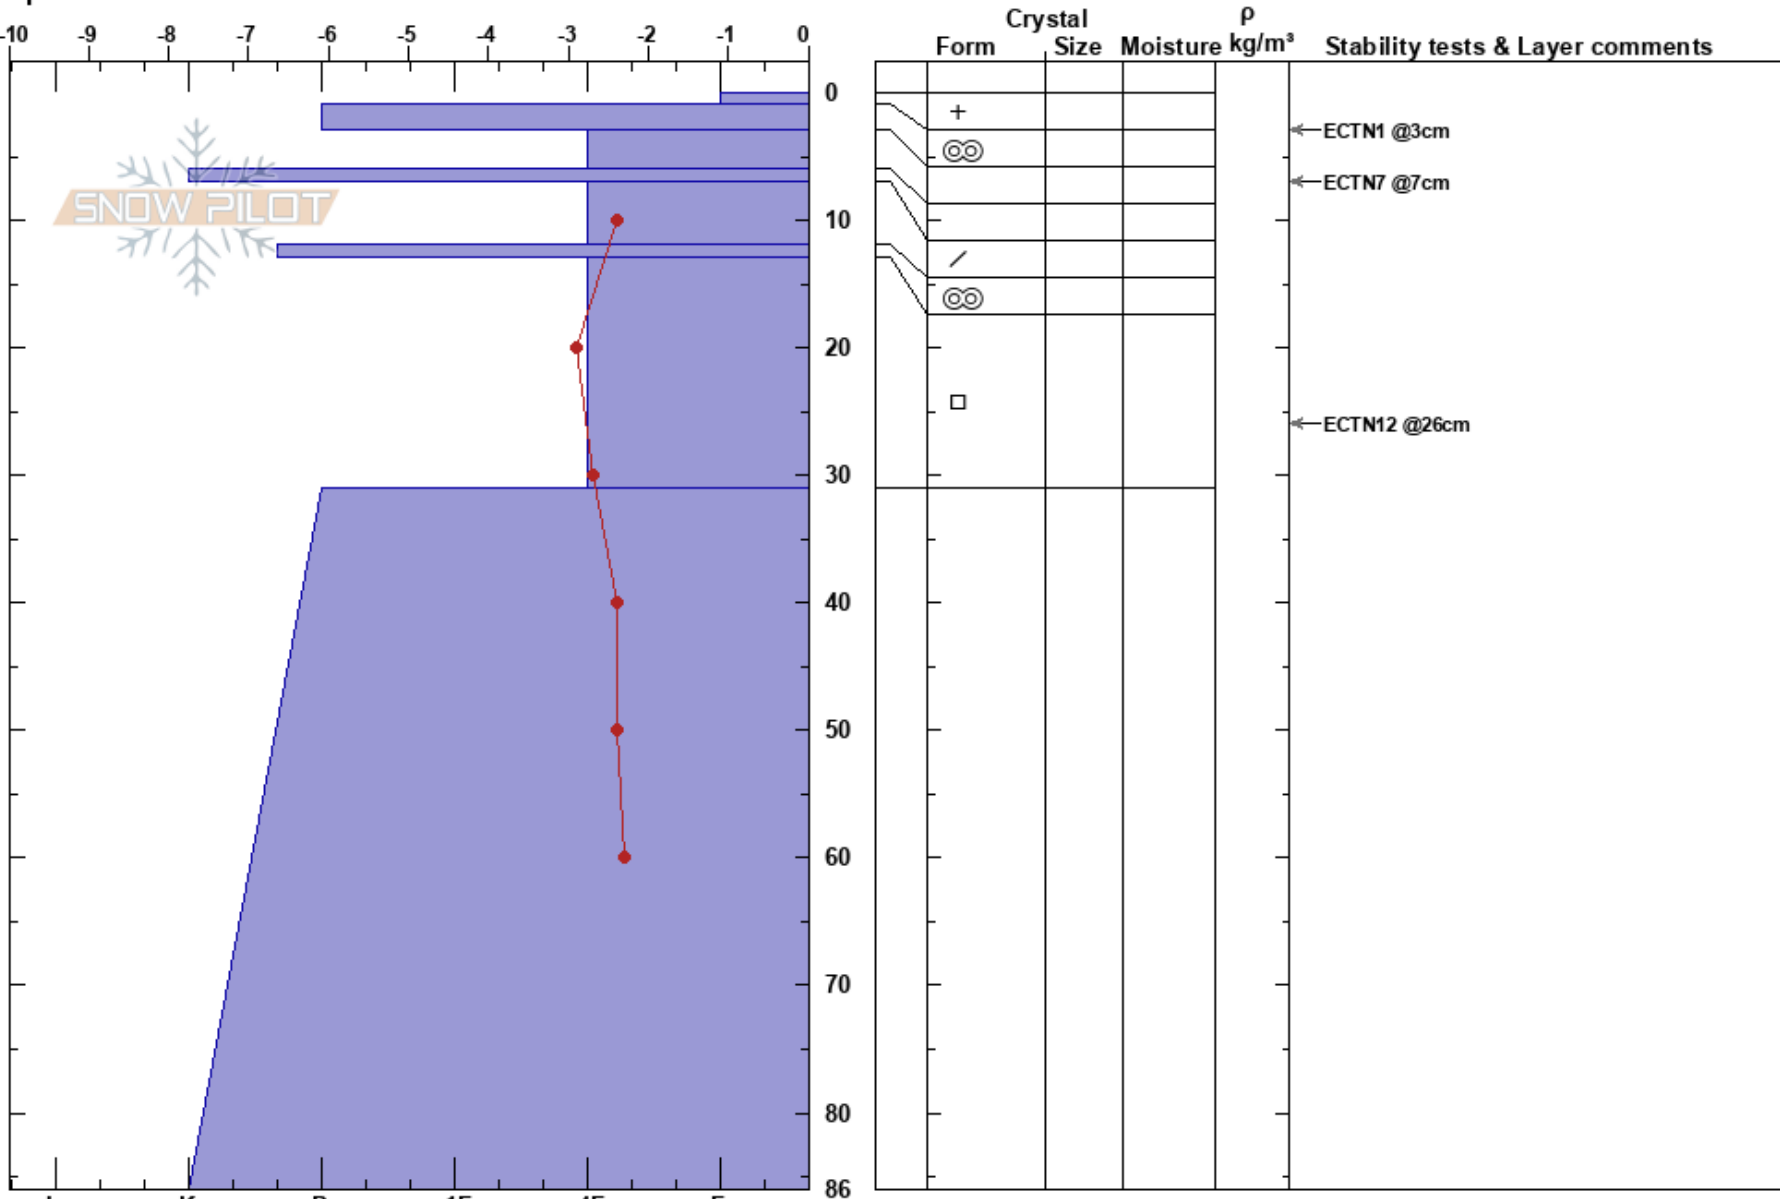

Hemavan Alpin  
 Västra Vindelfjällen  
 Sweden  
 Elevation: 768 m  
 Aspect: 120°  
 Specifics:

Sam Hedman  
 26/12/2024 - 11:00  
 Co-ord: 65.83588N, 15.09724E  
 Slope Angle: 20°  
 Wind Loading: yes

Stability: **HS:86**  
 Air Temperature: -2.2°C  
 Sky Cover: BKN  
 Precipitation: S-1  
 Wind: W Strong

Layer Notes:  
 13-31cm: Problematic layer

Notes: Kraftigt snödriv i stormbyarna.