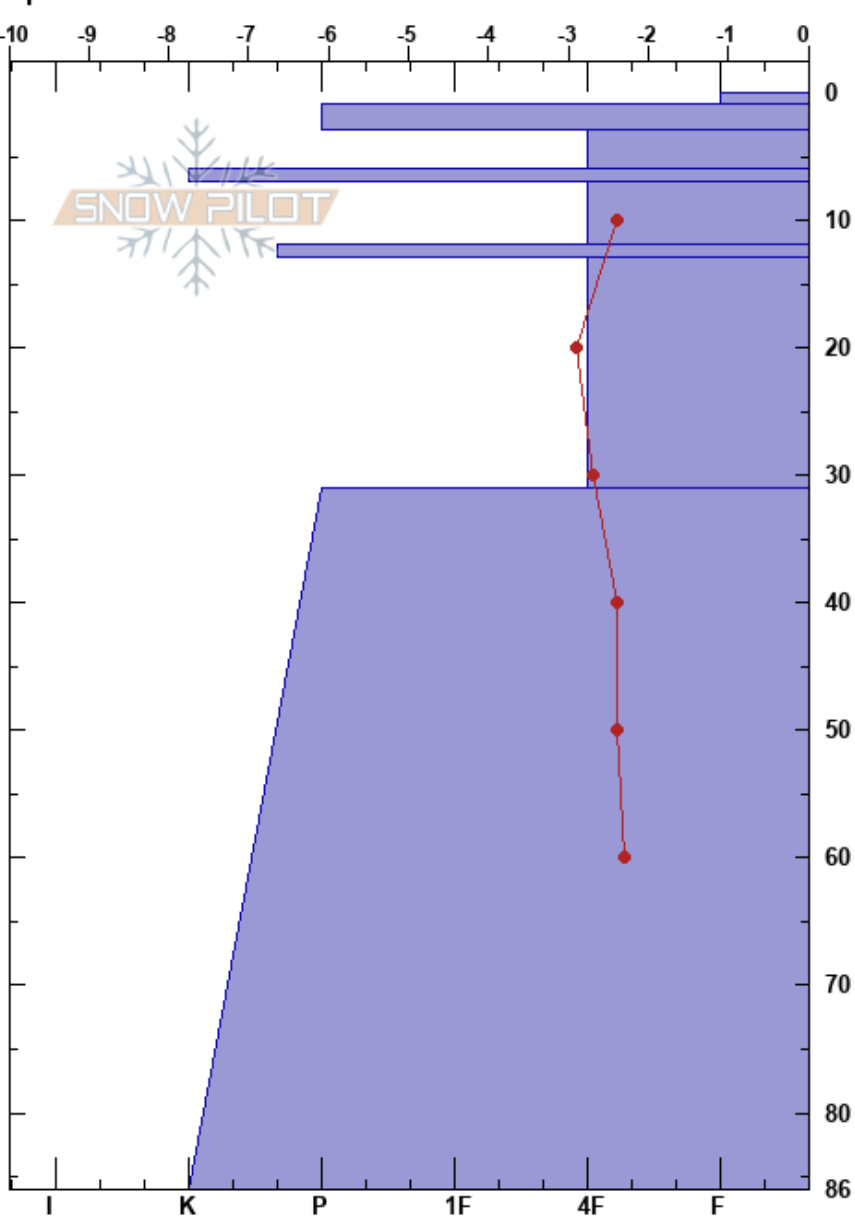

Hemavan Alpin
 Västra Vindelfjällen
 Sweden
 Elevation: 768 m
 Aspect: 120°
 Specifics:

Sam Hedman
 26/12/2024 - 11:00
 Co-ord: 65.83588N, 15.09724E
 Slope Angle: 20°
 Wind Loading: yes

Stability:
 Air Temperature: -2.2°C
 Sky Cover: BKN
 Precipitation: S-1
 Wind: W Strong

HS:86
 13-31cm: Problematic layer

Height (cm)	Crystal		Moisture	ρ kg/m ³	Stability tests & Layer comments
	Form	Size			
0					
3	+				← ECTN1 @3cm
7	⊙⊙				← ECTN7 @7cm
10	/				
13	⊙⊙				
26	□				← ECTN12 @26cm
31					
86					

Notes: Kraftigt snödrev i stormbyarna.