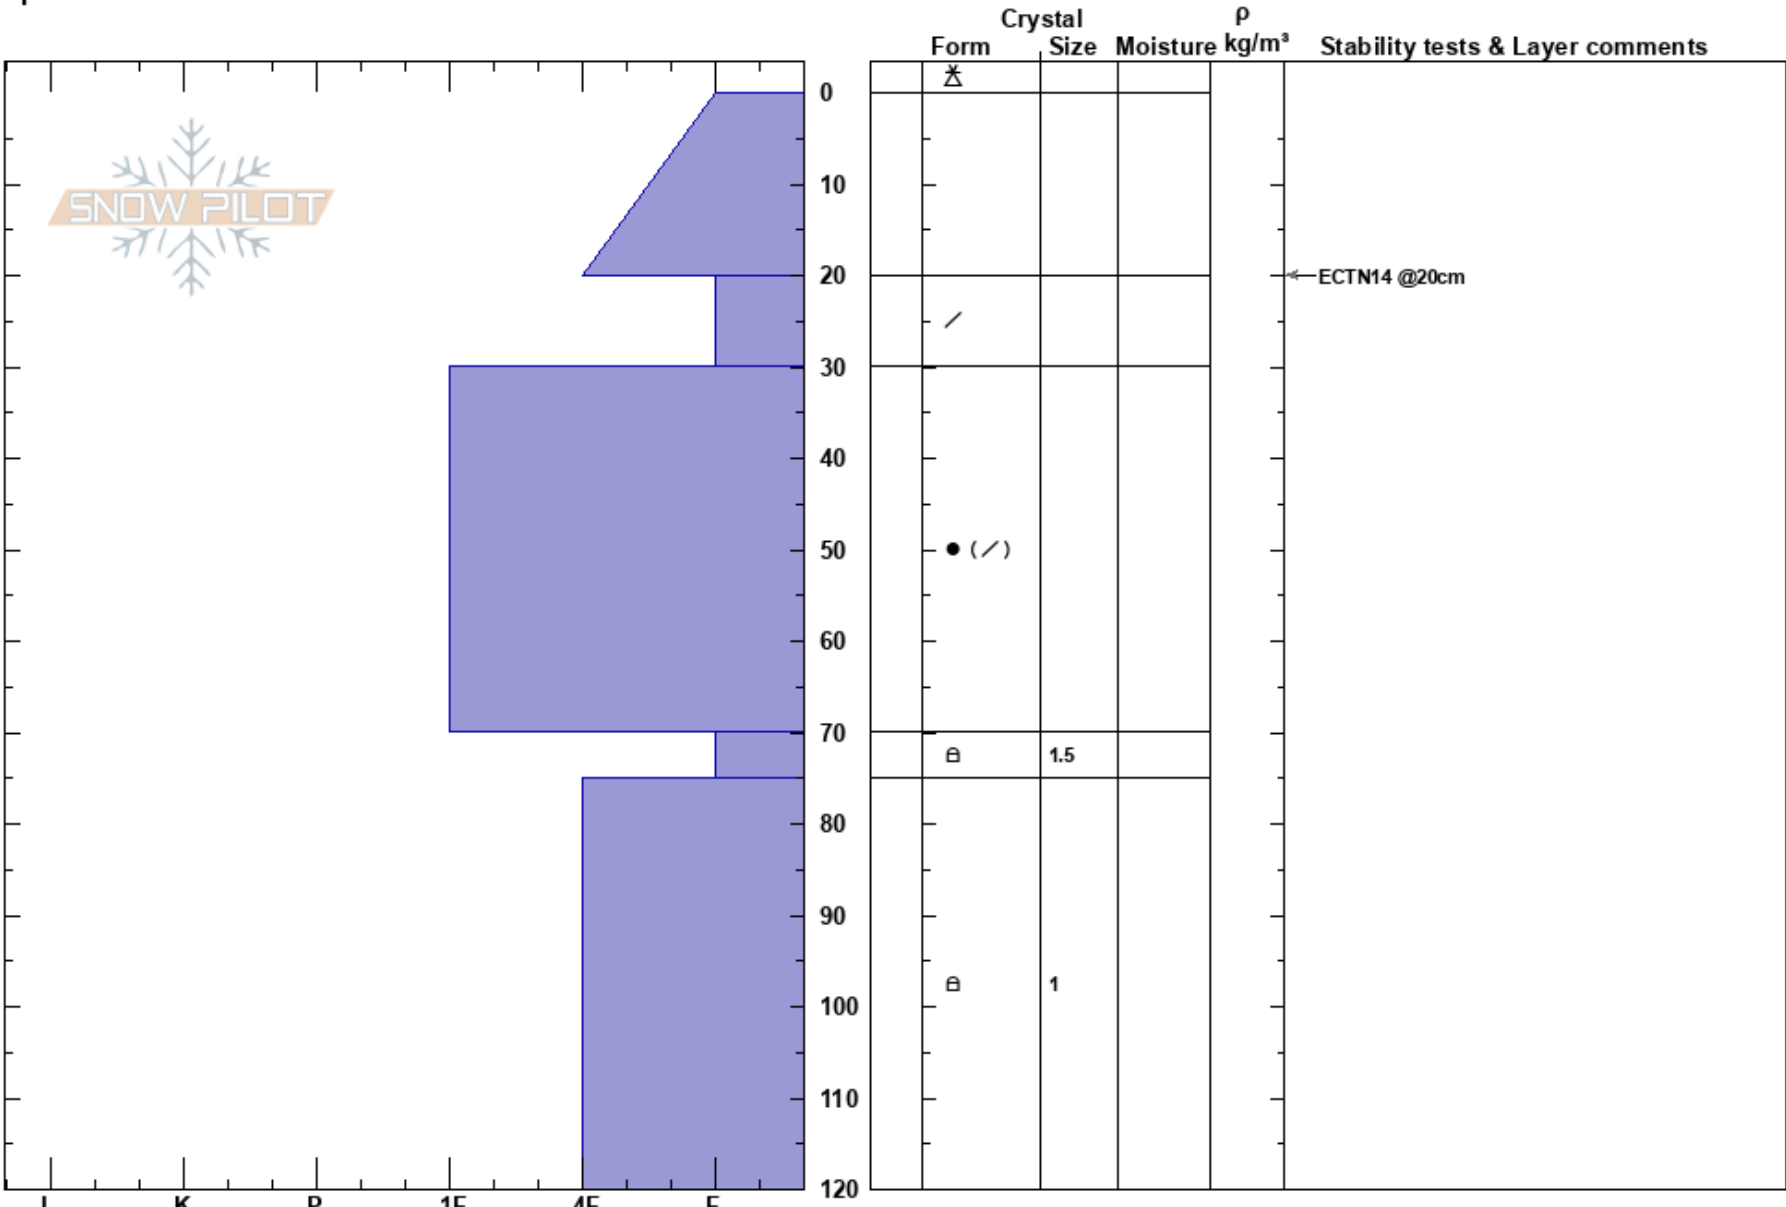

Chicken Scratch  
 Teton Range  
 WY  
 Elevation: 9800 ft  
 Aspect: N  
 Specifics:

John Fitzgerald  
 12/25/2024 - 3:30pm  
 Co-ord: 43.50731N, -110.94774W  
 Slope Angle: 30°  
 Wind Loading: previous

Stability: Good  
 Air Temperature:  
 Sky Cover: X  
 Precipitation: S-1  
 Wind: Moderate

HS:120  
 PF:45 20-30cm:Problematic layer  
 PS:10

Notes: ECTX at Mid Dec weak layer (70 cm down). Rime/humidity crust beginning to develop while digging.