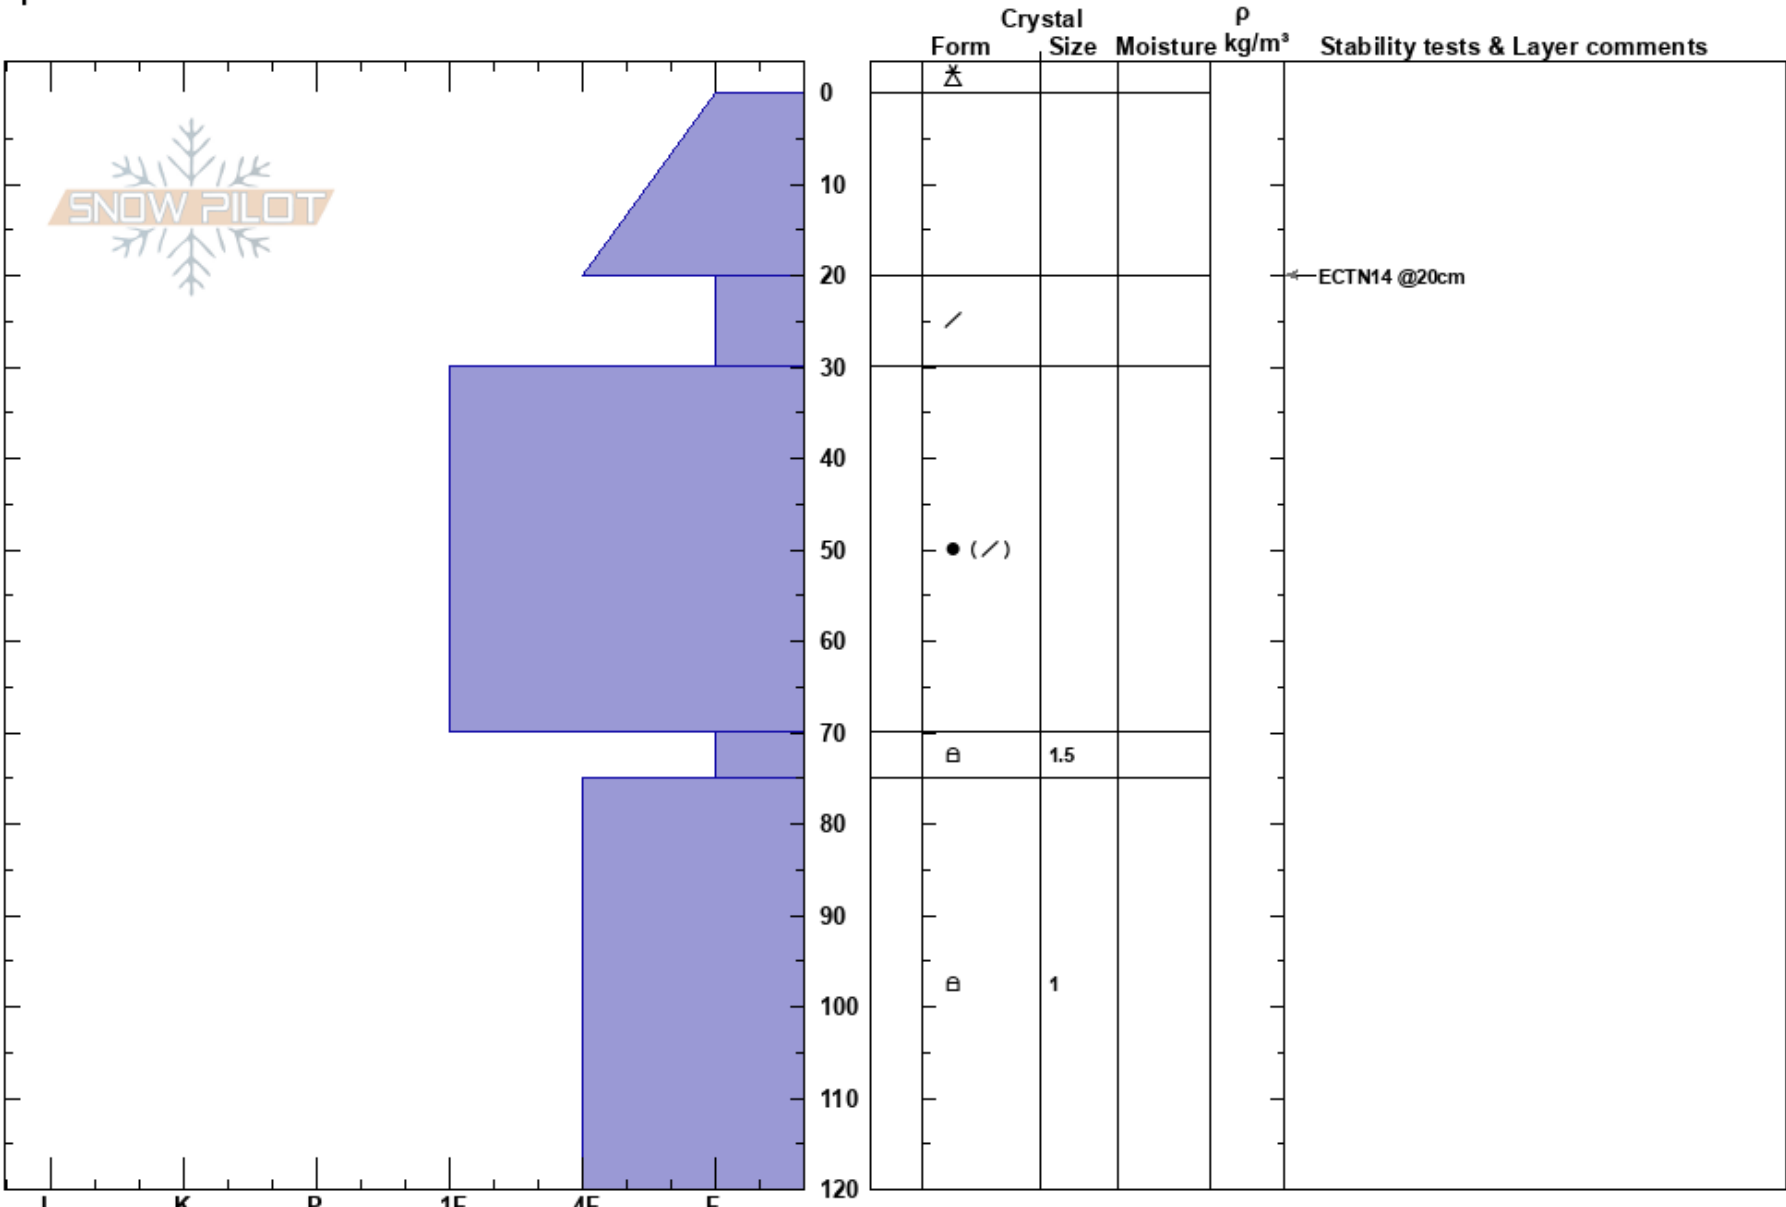

Chicken Scratch
 Teton Range
 WY
 Elevation: 9800 ft
 Aspect: N
 Specifics:

John Fitzgerald
 12/25/2024 - 3:30pm
 Co-ord: 43.50731N, -110.94774W
 Slope Angle: 30°
 Wind Loading: previous

Stability: Good
 Air Temperature:
 Sky Cover: X
 Precipitation: S-1
 Wind: Moderate

HS:120
 PF:45 20-30cm:Problematic layer
 PS:10

Layer Notes:

Notes: ECTX at Mid Dec weak layer (70 cm down). Rime/humidity crust beginning to develop while digging.