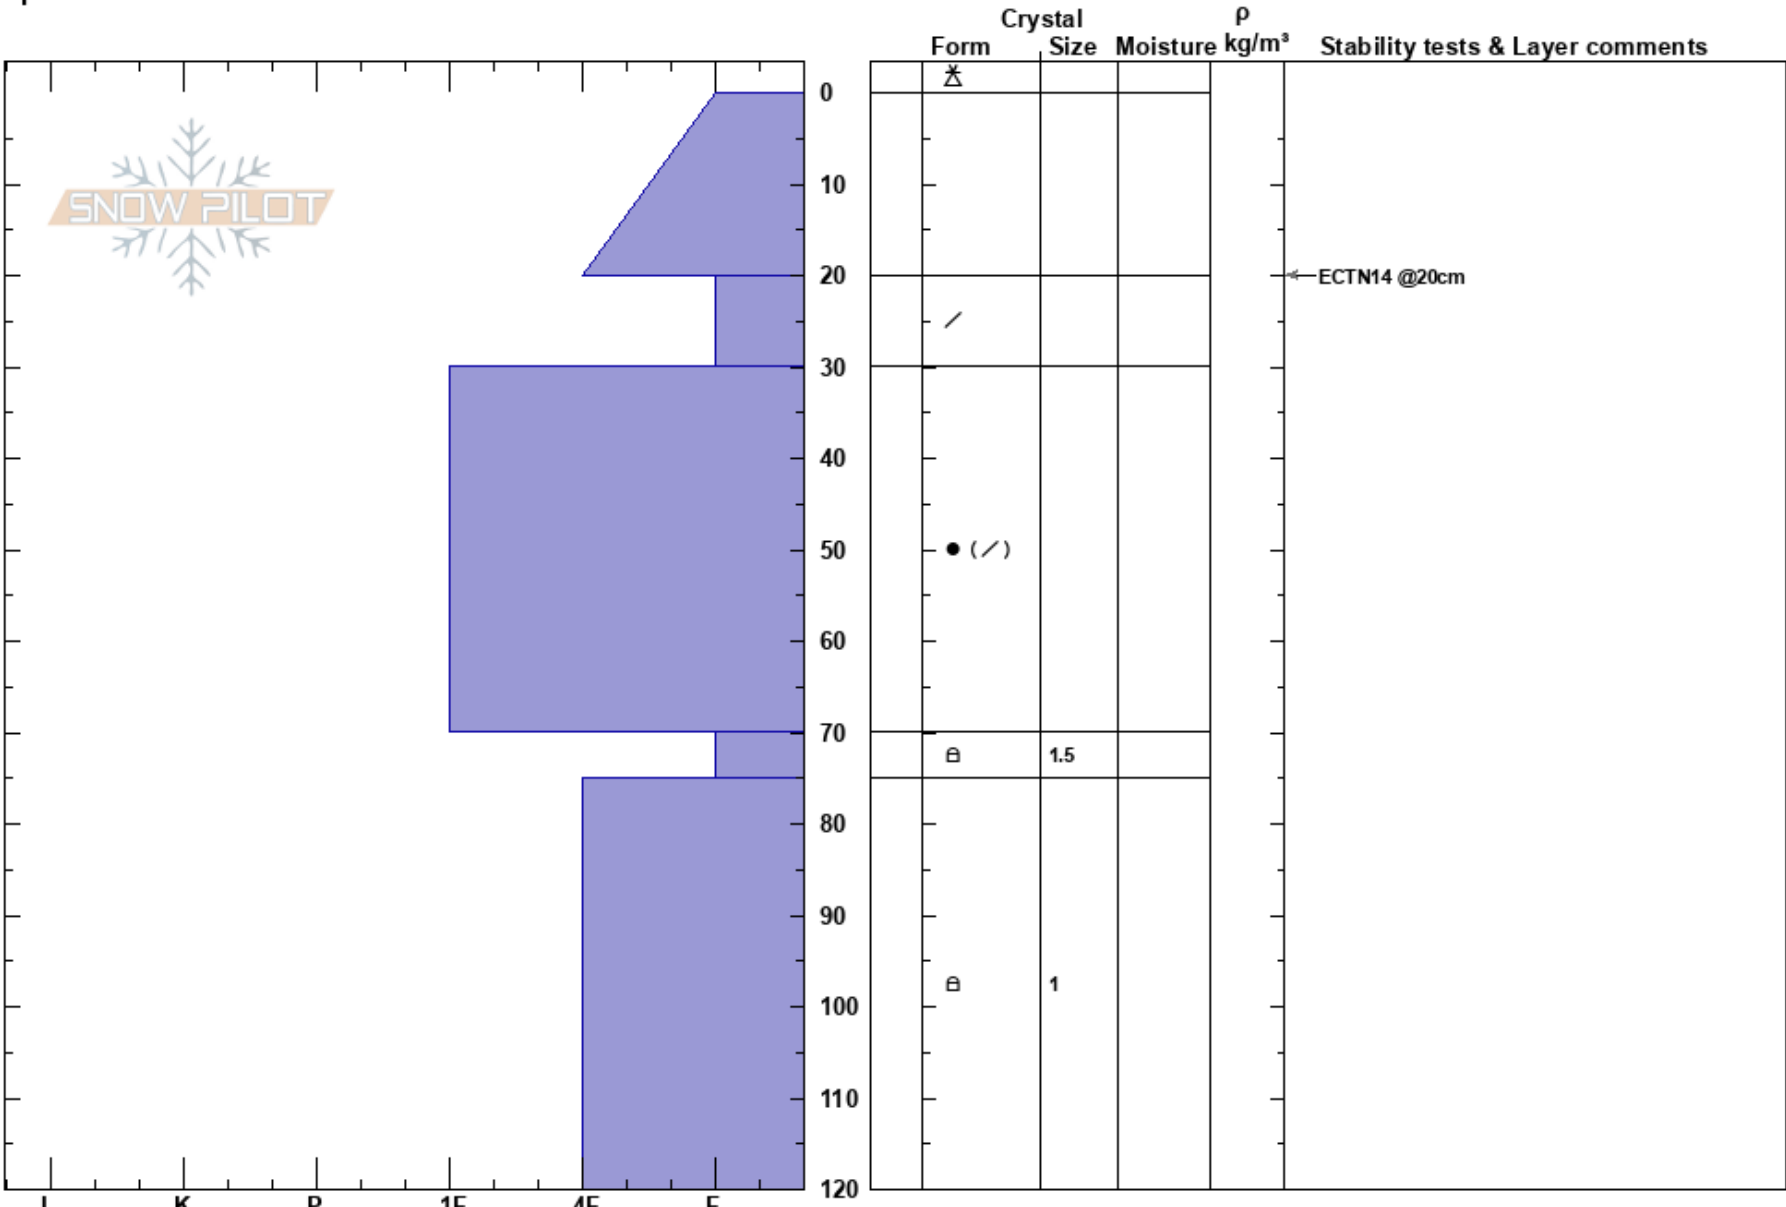

Chicken Scratch  
 Teton Range  
 WY  
 Elevation: 9800 ft  
 Aspect: N  
 Specifics:

John Fitzgerald  
 12/25/2024 - 3:30pm  
 Co-ord: 43.50731N, -110.94774W  
 Slope Angle: 30°  
 Wind Loading: previous

Stability: Good  
 Air Temperature:  
 Sky Cover: X  
 Precipitation: S-1  
 Wind: Moderate

HS:120  
 PF:45 20-30cm:Problematic layer  
 PS:10

Layer Notes:

Notes: ECTX at Mid Dec weak layer (70 cm down). Rime/humidity crust beginning to develop while digging.