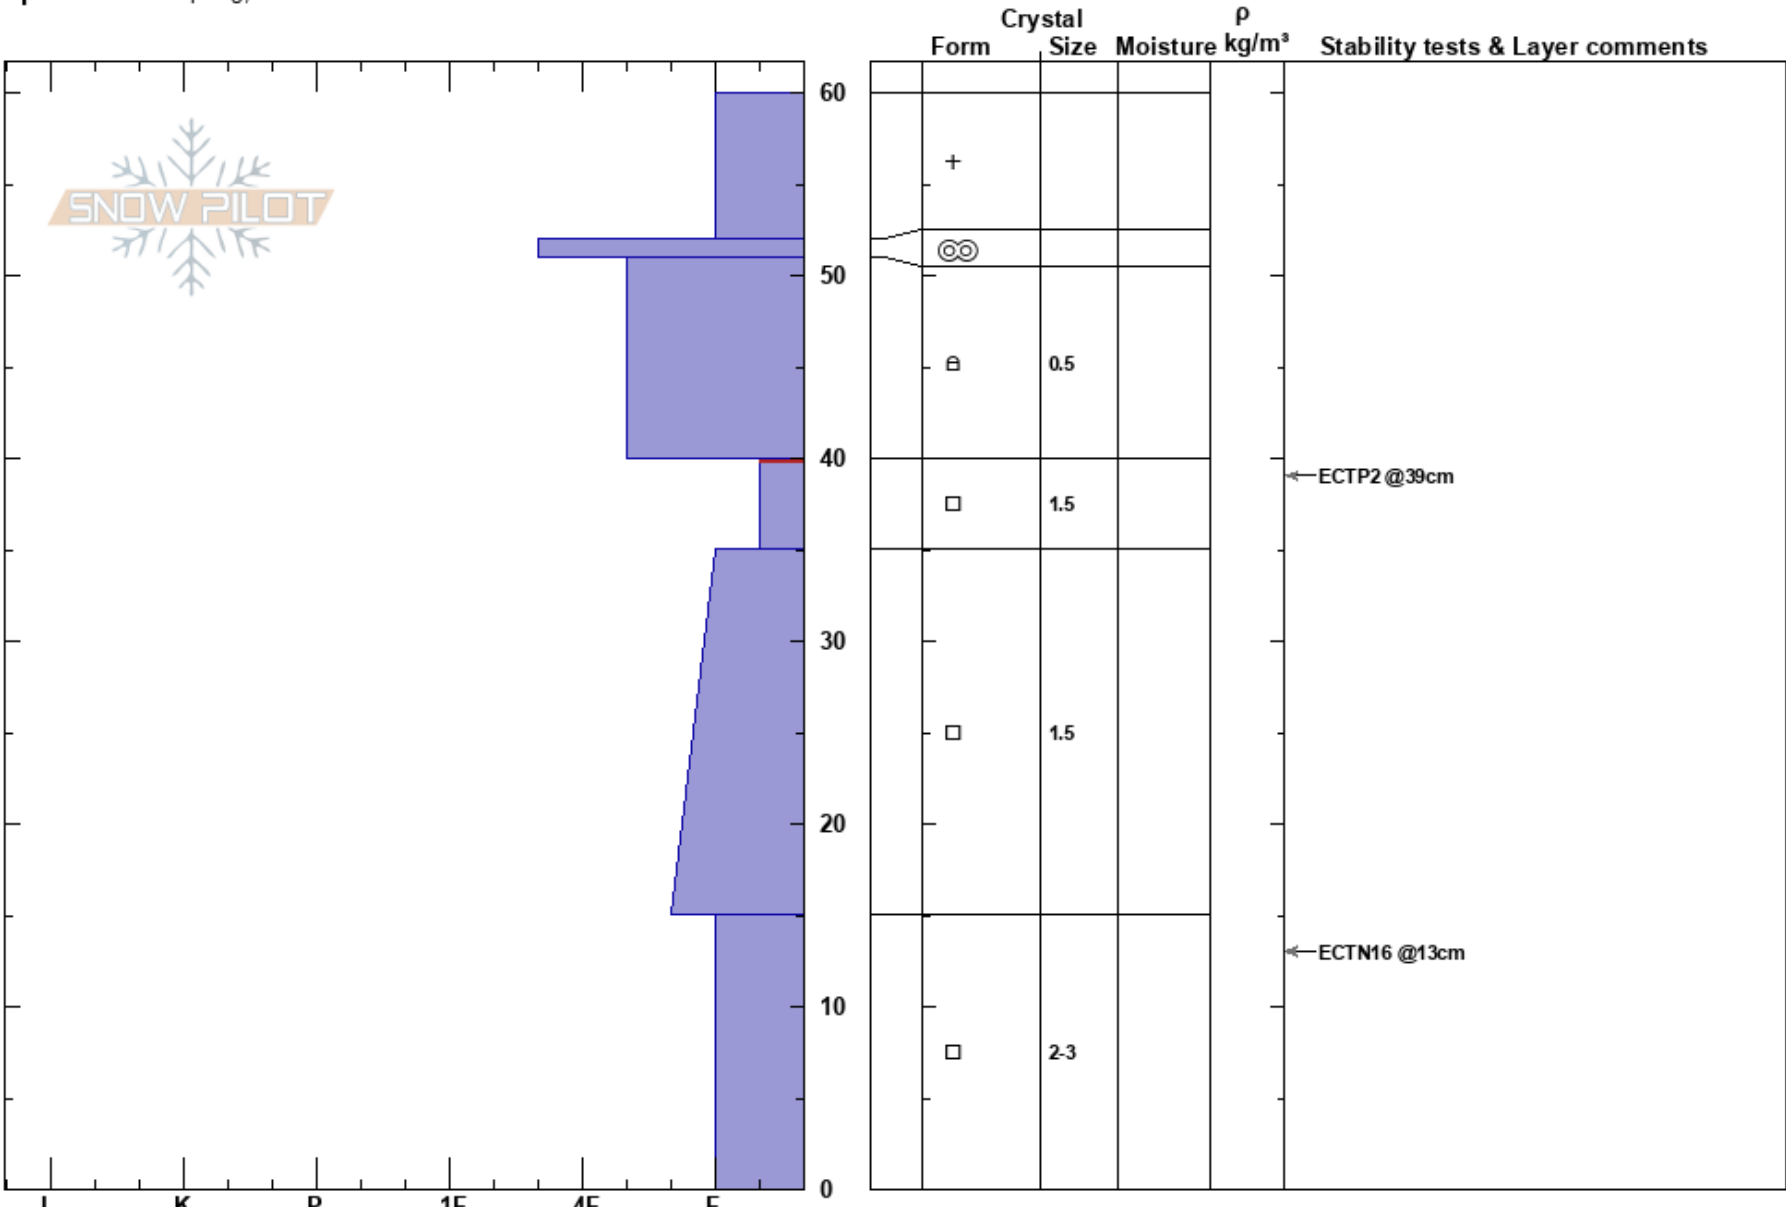

Empire Pass
 Wasatch Range
 UT
 Elevation: 8927 ft
 Aspect: NE
 Specifics: Collapsing, localized

Bo Torrey
 12/25/2024 - 1:45pm
 Co-ord: 40.60781N, -111.51099W
 Slope Angle: 27°
 Wind Loading: no

Stability: Poor
 Air Temperature:
 Sky Cover: BKN
 Precipitation: NO
 Wind: Calm

HS:60
 PF:50
 PS:30
 40-35cm: Problematic layer

Notes: Day 1 of the prolonged stormy period. Temperatures have been warm for several days prior. 12/19: 49F, 12/20: 48F, 12/21: 42, 12/24: 38F