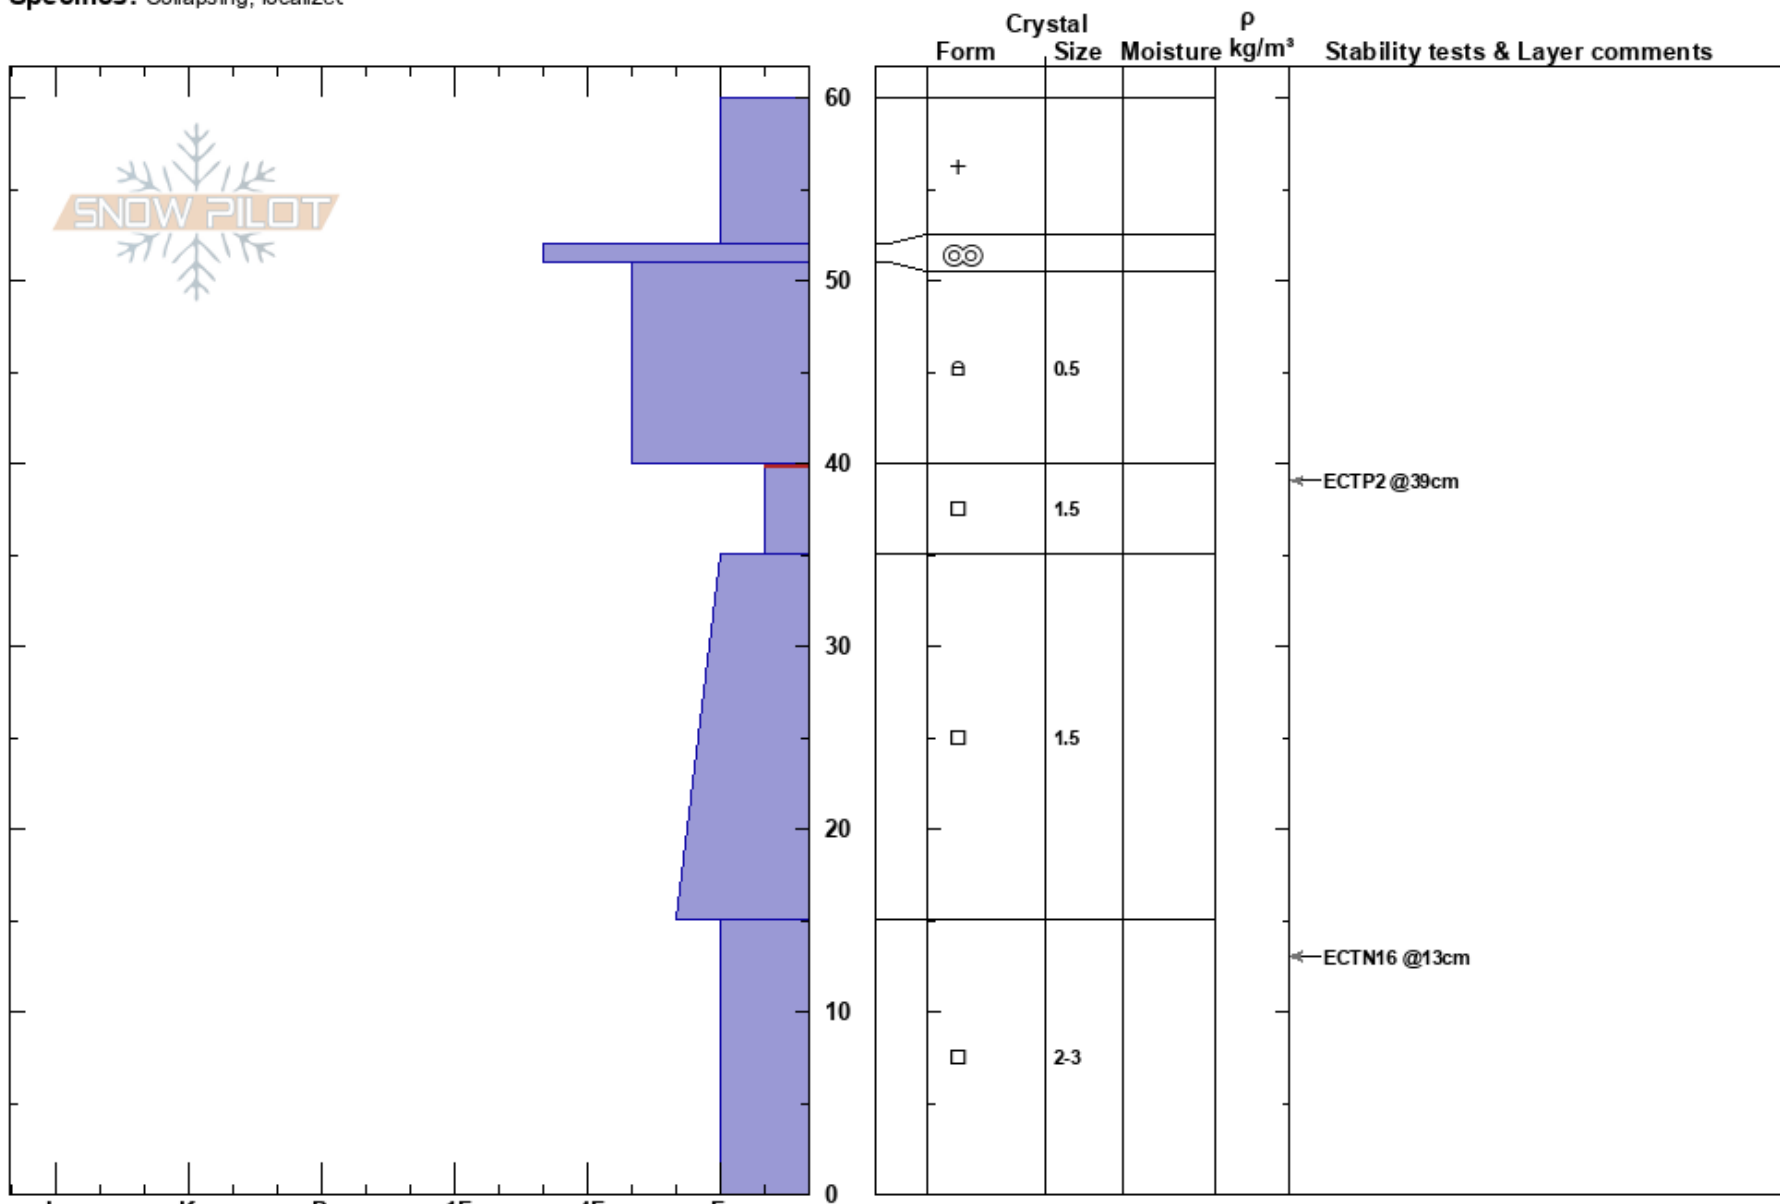

Empire Pass
 Wasatch Range
 UT
 Elevation: 8927 ft
 Aspect: NE
 Specifics: Collapsing, localized

Bo Torrey
 12/25/2024 - 1:45pm
 Co-ord: 40.60781N, -111.51099W
 Slope Angle: 27°
 Wind Loading: no

Stability: Poor
 Air Temperature:
 Sky Cover: BKN
 Precipitation: NO
 Wind: Calm

HS:60
 PF:50
 PS:30
 40-35cm: Problematic layer

Notes: Day 1 of the prolonged stormy period. Temperatures have been warm for several days prior. 12/19: 49F, 12/20: 48F, 12/21: 42, 12/24: 38F