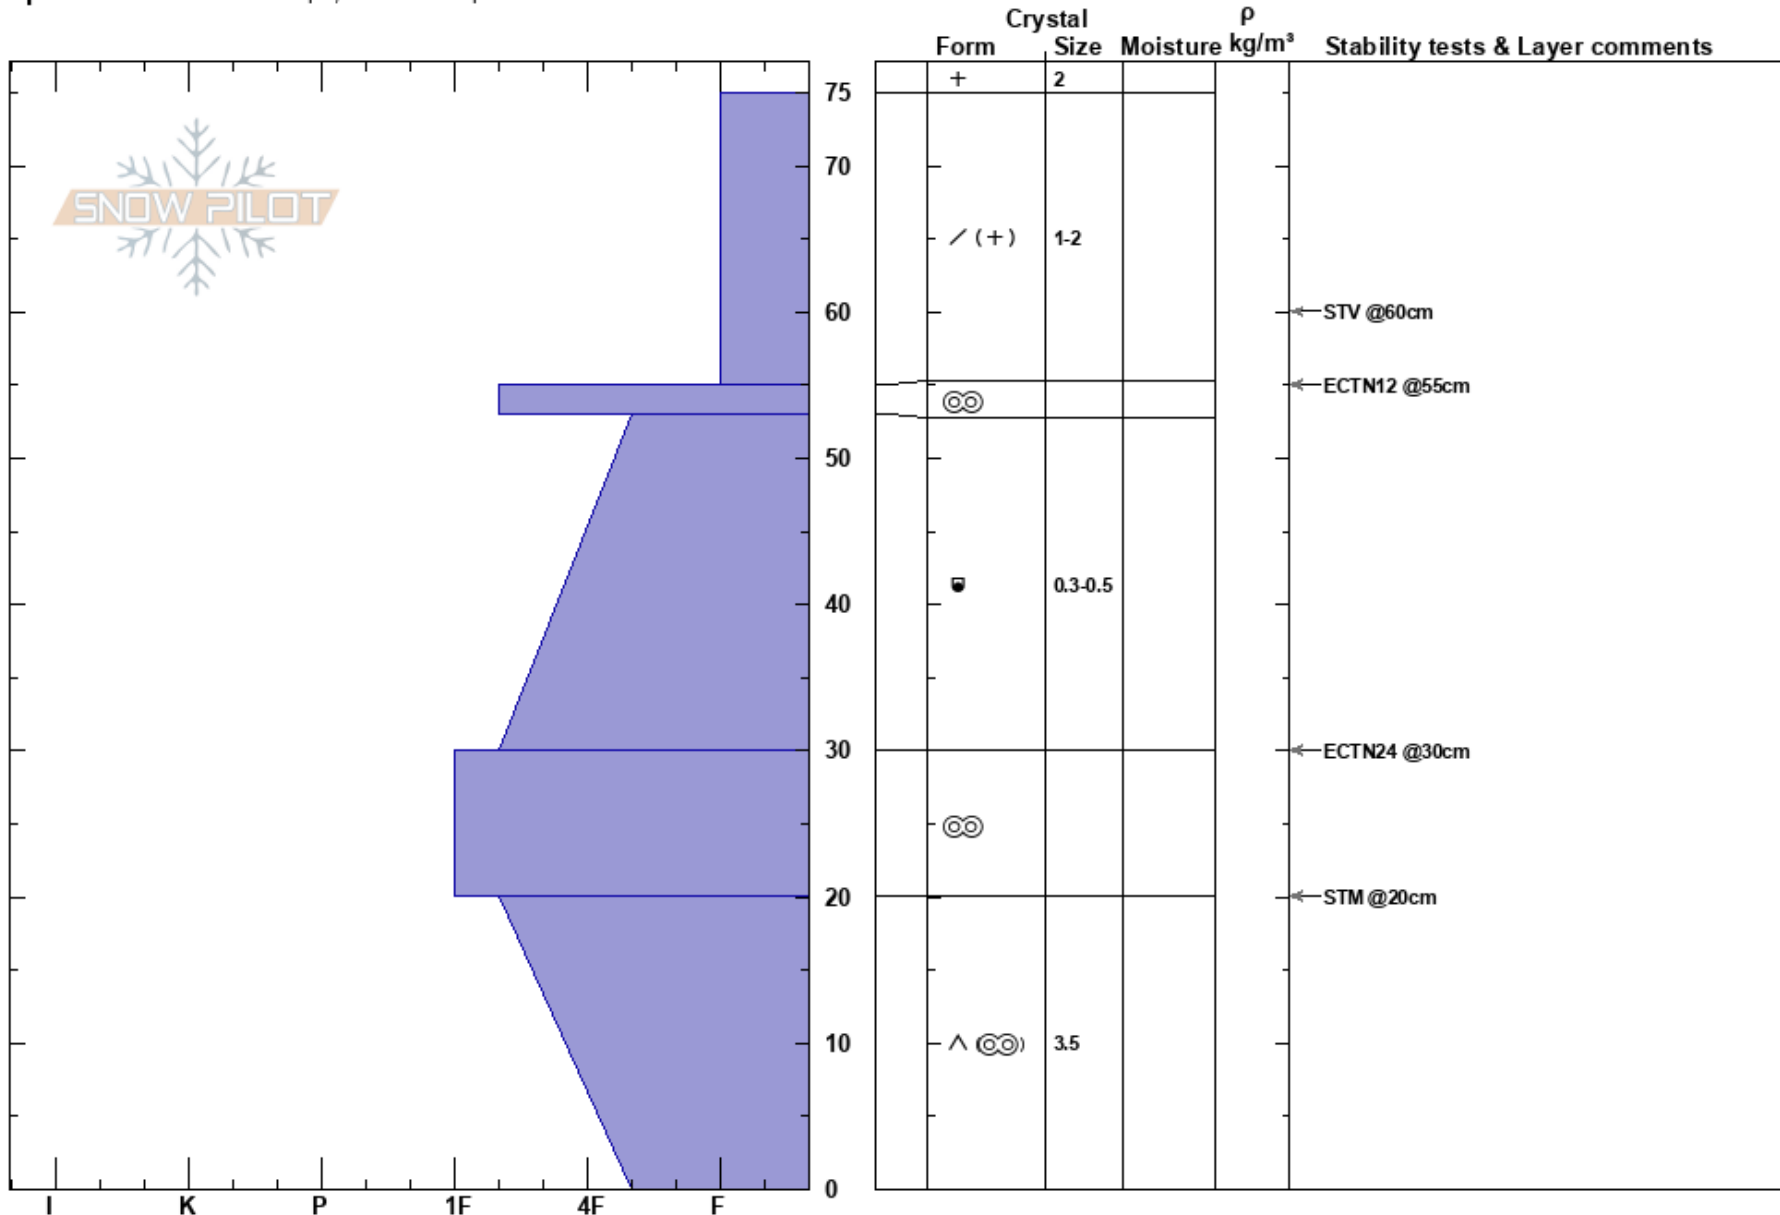

Center South Bowl
Teton Range
WY
Elevation: 2920 m
Aspect: S

Daniel Nagy
12/25/2024 - 12:00pm
Co-ord: 43.77480N, -110.93082W
Slope Angle: 33°
Wind Loading:

Stability: Good HS:75
Air Temperature: -3°C
Sky Cover: FEW
Precipitation: NO
Wind: SW Calm

Specifics: Ski tracks on slope; We skied slope

Notes: