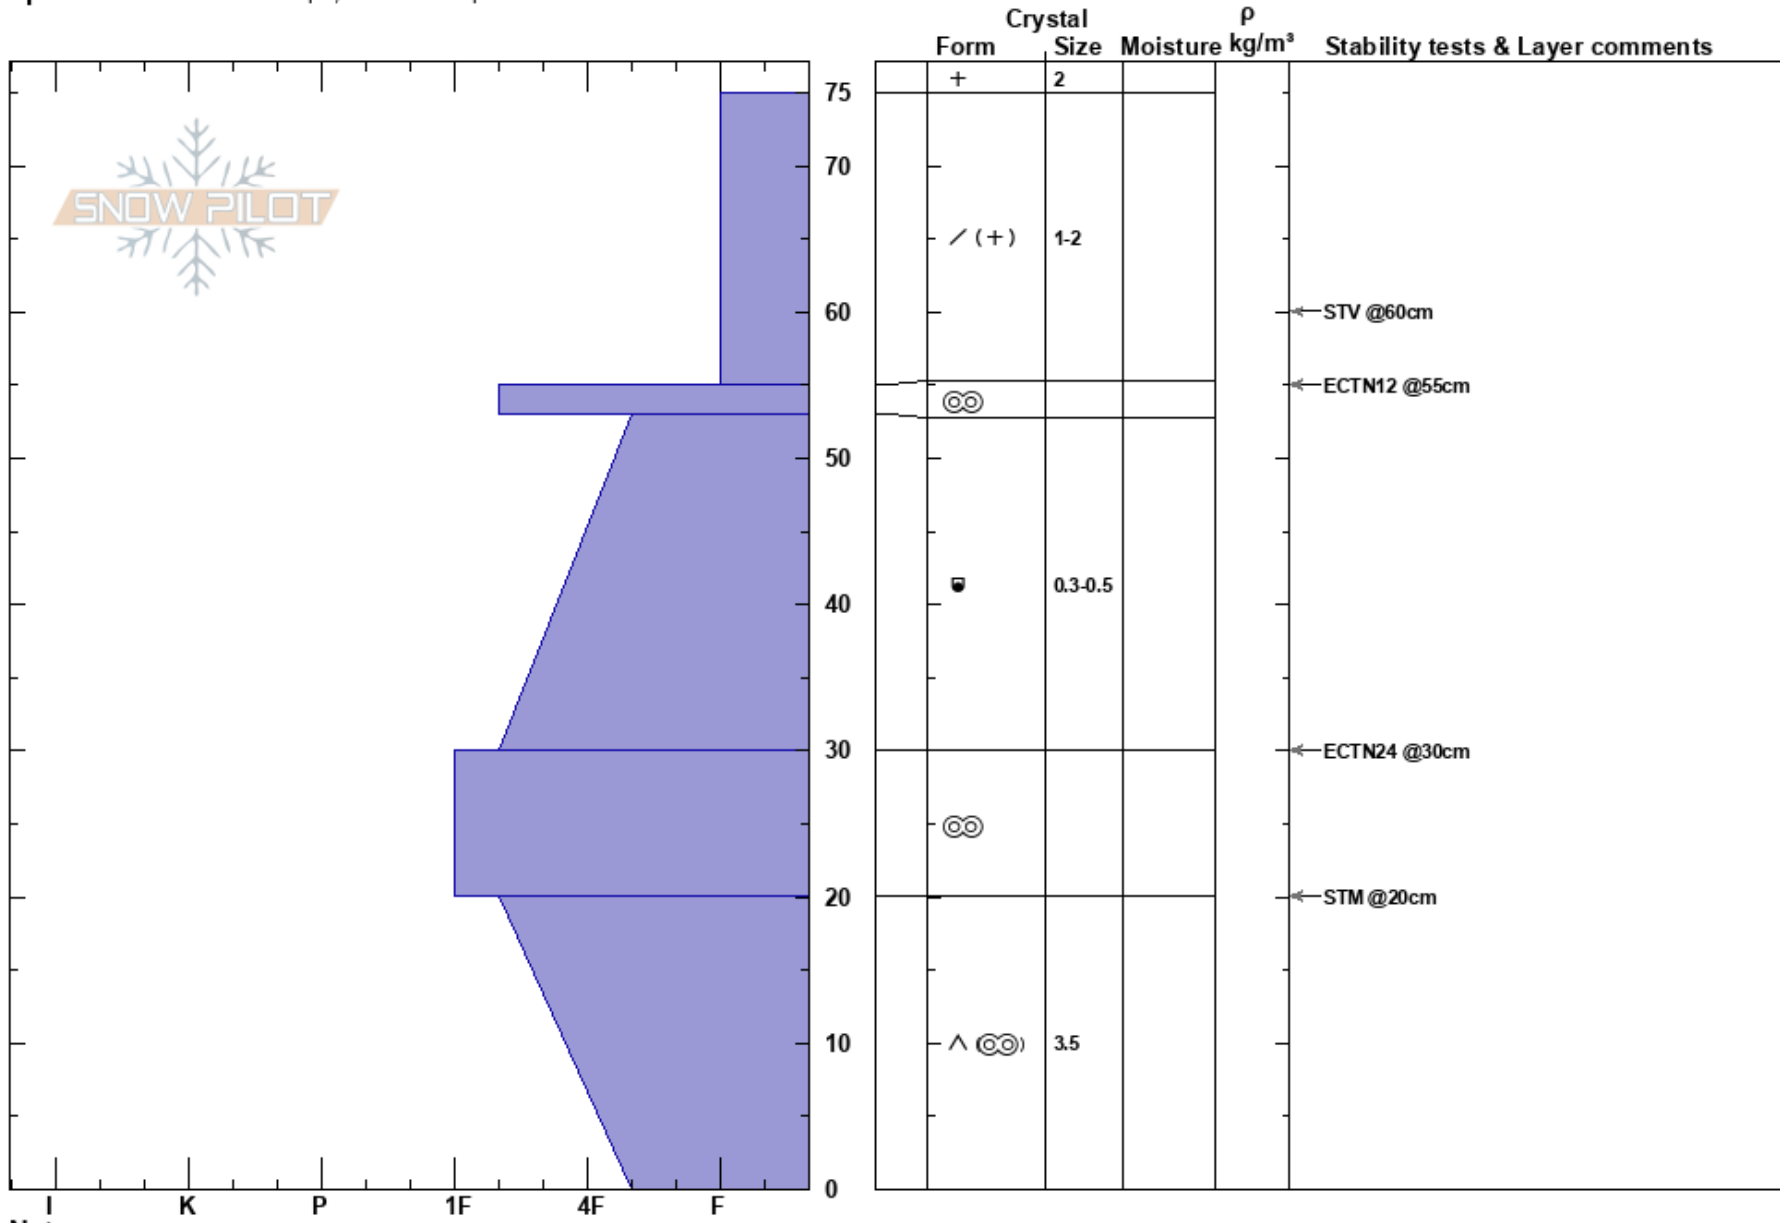

Center South Bowl
Teton Range
WY
Elevation: 2920 m
Aspect: S

Daniel Nagy
12/25/2024 - 12:00pm
Co-ord: 43.77480N, -110.93082W
Slope Angle: 33°
Wind Loading:

Stability: Good HS:75
Air Temperature: -3°C
Sky Cover: FEW
Precipitation: NO
Wind: SW Calm

Specifics: Ski tracks on slope; We skied slope

Notes: