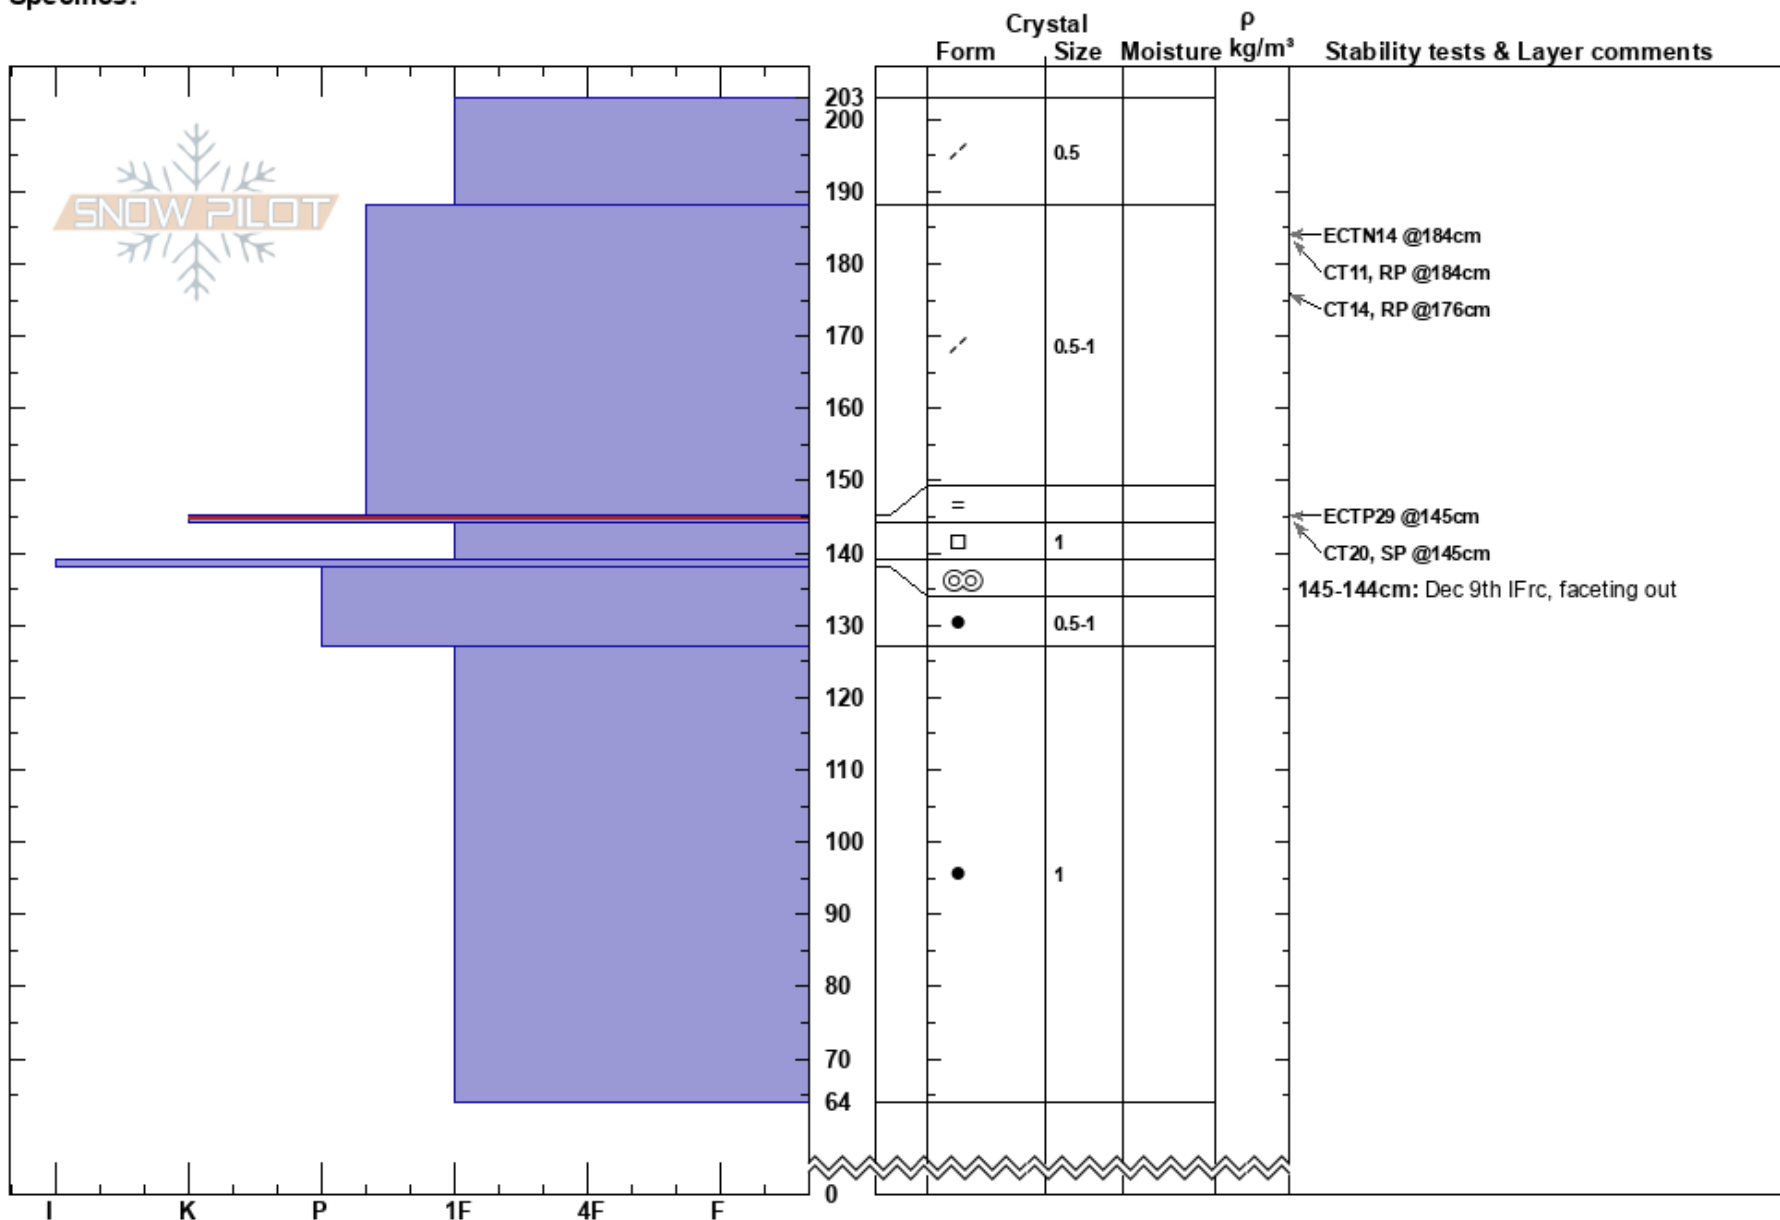

241225 Tailgunner Part
 Monashee
 BC
 Elevation: 2150 m
 Aspect: NE
 Specifics:

Jeremy Whiting
 25/12/2024 - 10:00
 Co-ord: 49.74612N, -118.93093E
 Slope Angle: 37°
 Wind Loading: yes

Stability: Good
 Air Temperature: -9.9°C
 Sky Cover: X
 Precipitation: NO
 Wind: NW Light Breeze

HS:203
 PF:3
 145-144cm: Dec 9th IFrc, faceting out
 145-144cm: Problematic layer

Notes: Localised wind transport, S winds in most locations