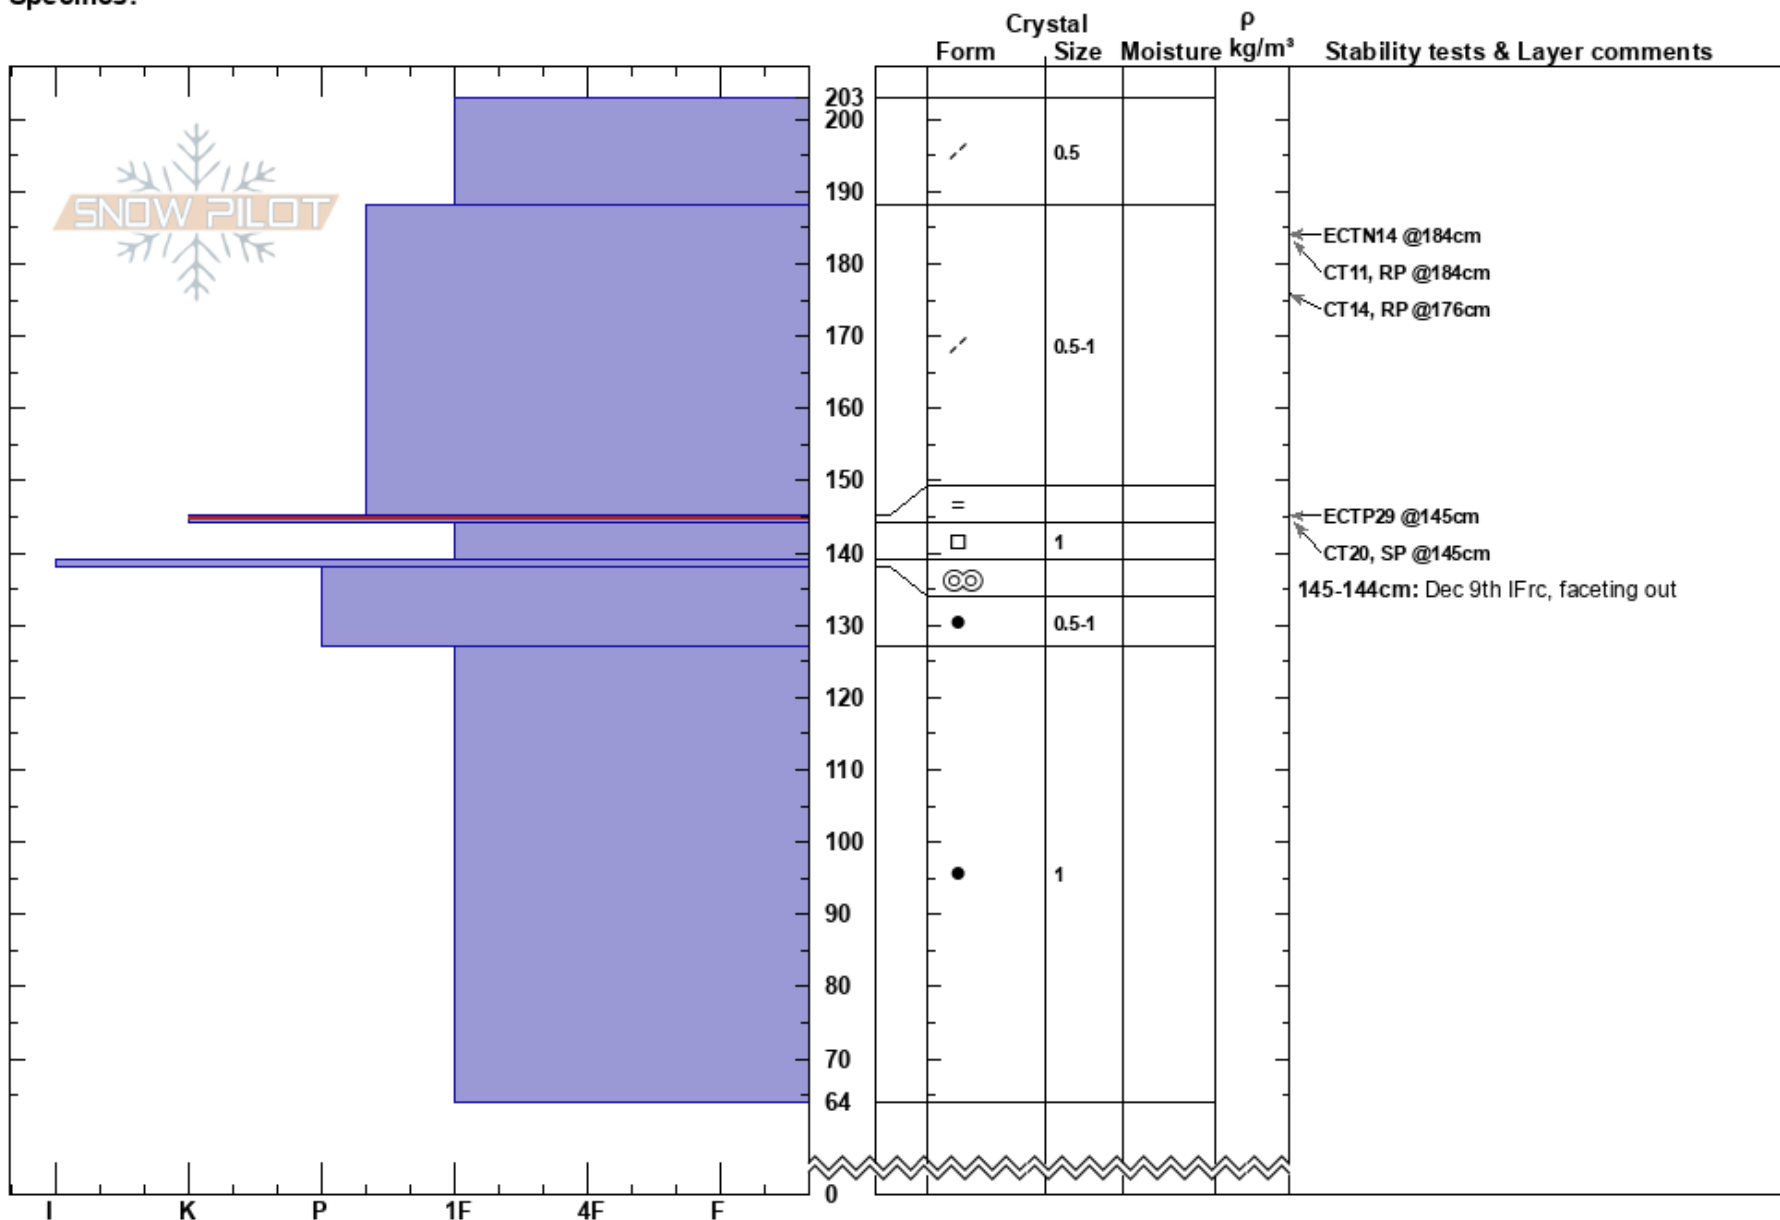

241225 Tailgunner Part  
 Monashee  
 BC  
 Elevation: 2150 m  
 Aspect: NE  
 Specifics:

Jeremy Whiting  
 25/12/2024 - 10:00  
 Co-ord: 49.74612N, -118.93093E  
 Slope Angle: 37°  
 Wind Loading: yes

Stability: Good  
 Air Temperature: -9.9°C  
 Sky Cover: X  
 Precipitation: NO  
 Wind: NW Light Breeze

HS:203  
 PF:3  
 145-144cm: Dec 9th IFrc, faceting out  
 145-144cm: Problematic layer

Notes: Localised wind transport, S winds in most locations