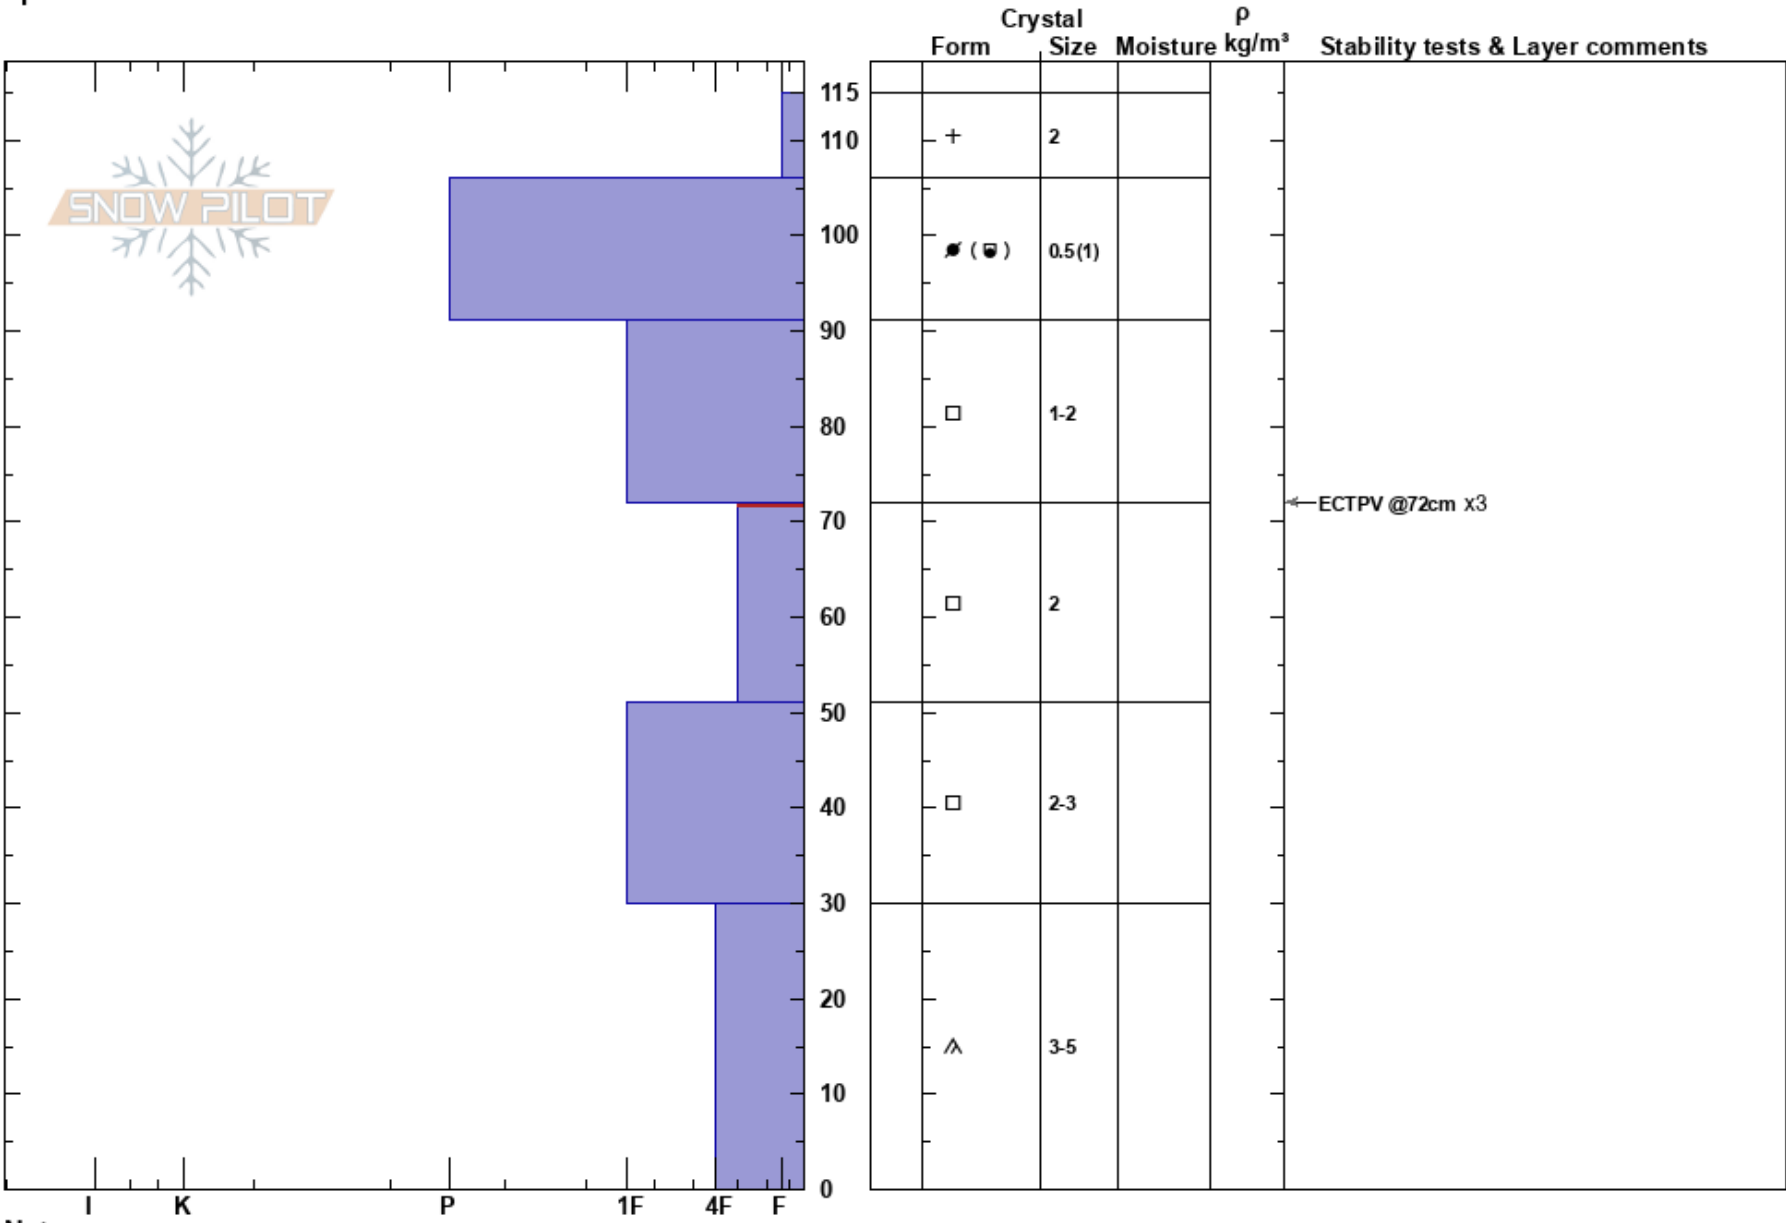

Homestake NE
 Sawatch
 CO
 Elevation: 11870 ft
 Aspect: 59°
 Specifics:

Rich Rogers
 12/24/2024 - 11:45am
 Co-ord: 13S 379469W 4357997N
 Slope Angle: 32°
 Wind Loading: no

Stability:
 Air Temperature: -3°C
 Sky Cover: FEW
 Precipitation: NO
 Wind: Calm
 HS:115
 PF:50 72-51cm:Problematic layer
 PS: 15