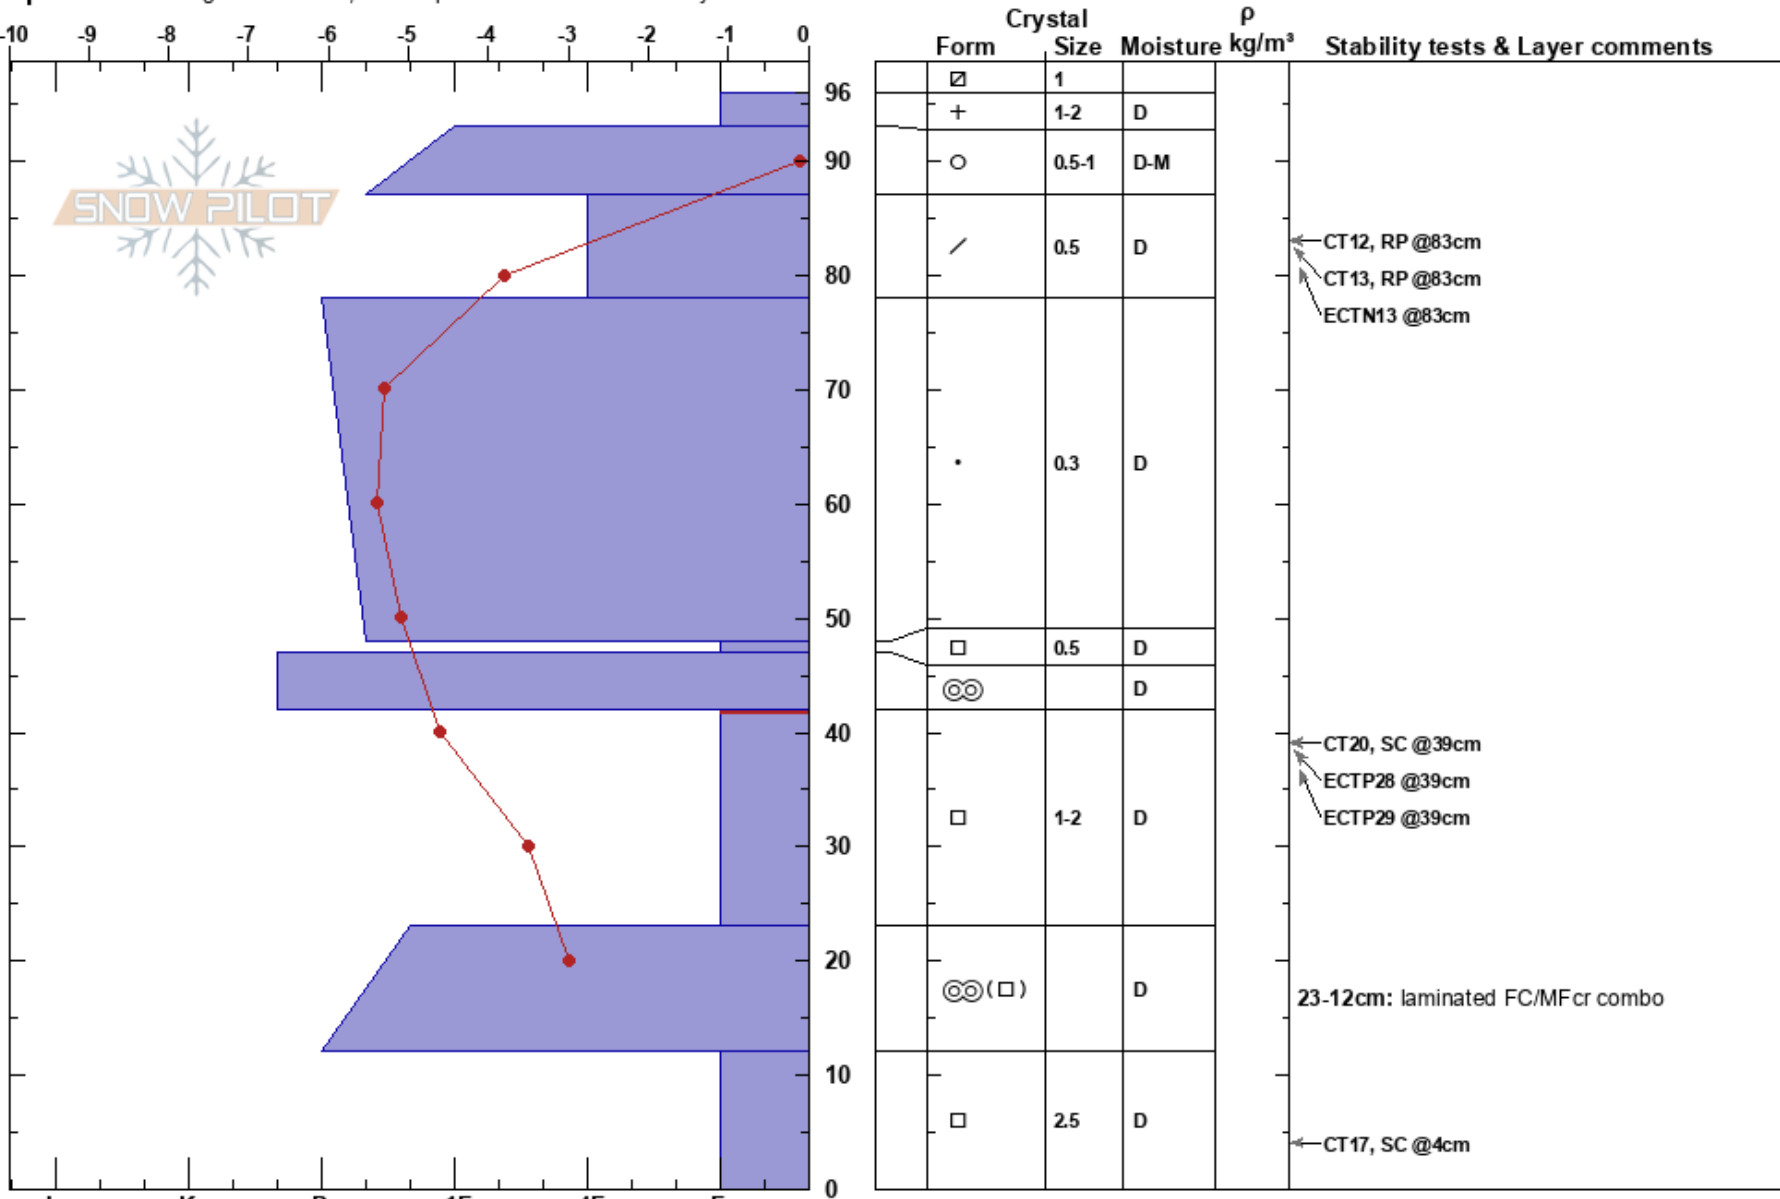

Cache 1
 Arapahoe Basin Ski Area
 CO
 Elevation: 3780 m
 Aspect: SE
 Specifics: Pit dug in a Ski Area; Pit is representative of backcountry

Lindsay Wiebold
 12/24/2024 - 12:14am
 Co-ord: 39.62408N, -105.87591W
 Slope Angle: 35°
 Wind Loading: previous

Stability: **HS:96**
 Air Temperature: **PF:15**
 Sky Cover: FEW
 Precipitation: NO
 Wind: Calm

Layer Notes:
 42-23cm: Problematic layer
 23-12cm: laminated FC/MFcr combo

Notes: Ground is a talus field. HS ranged from 65 to 150 in start zone. This area previously saw some explosives work, but with no results.