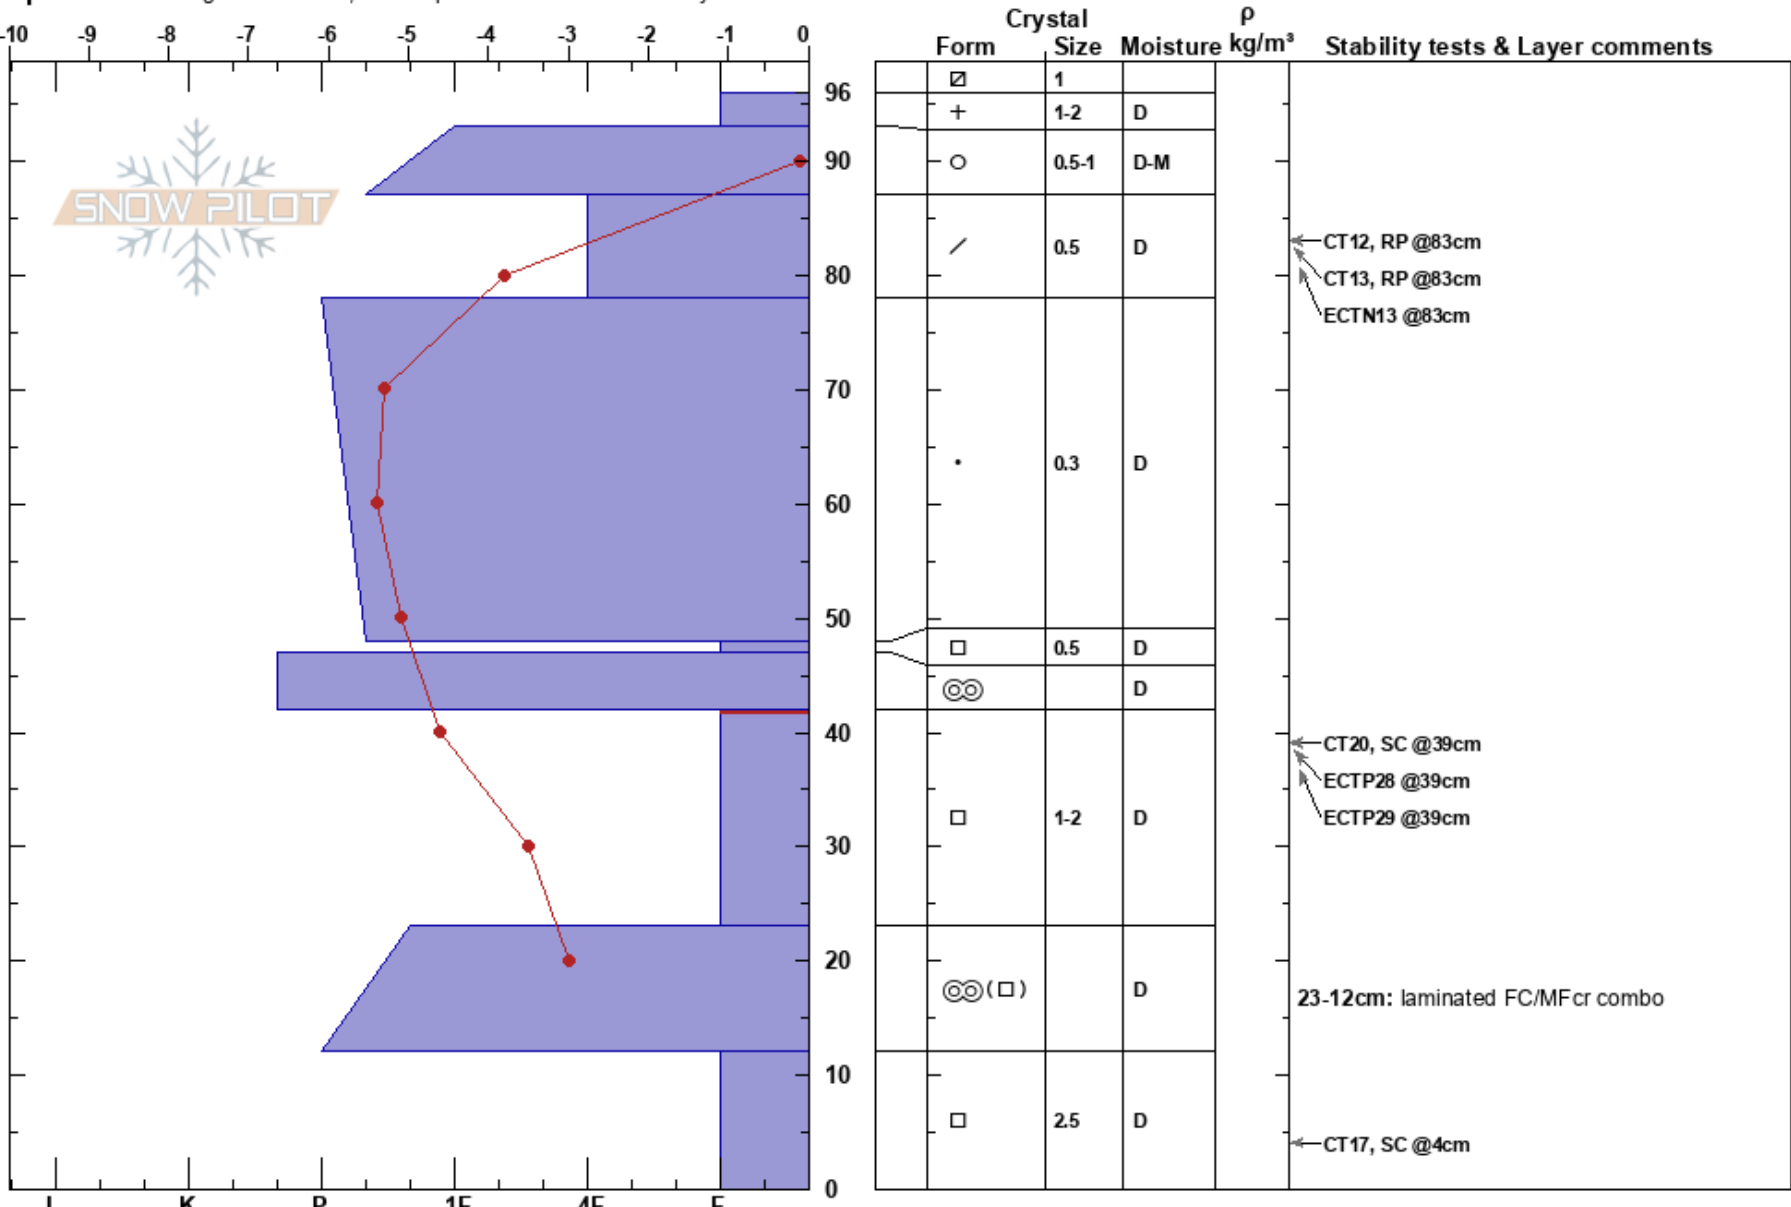

Cache 1  
 Arapahoe Basin Ski Area  
 CO  
**Elevation:** 3780 m  
**Aspect:** SE  
**Specifics:** Pit dug in a Ski Area; Pit is representative of backcountry

Lindsay Wiebold  
 12/24/2024 - 12:14am  
**Co-ord:** 39.62408N, -105.87591W  
**Slope Angle:** 35°  
**Wind Loading:** previous

**Stability:**  
**Air Temperature:**  
**Sky Cover:** FEW  
**Precipitation:** NO  
**Wind:** Calm

**HS:**96  
**PF:**15  
 42-23cm: Problematic layer  
 23-12cm: laminated FC/MFcr combo

**Notes:** Ground is a talus field. HS ranged from 65 to 150 in start zone. This area previously saw some explosives work, but with no results.