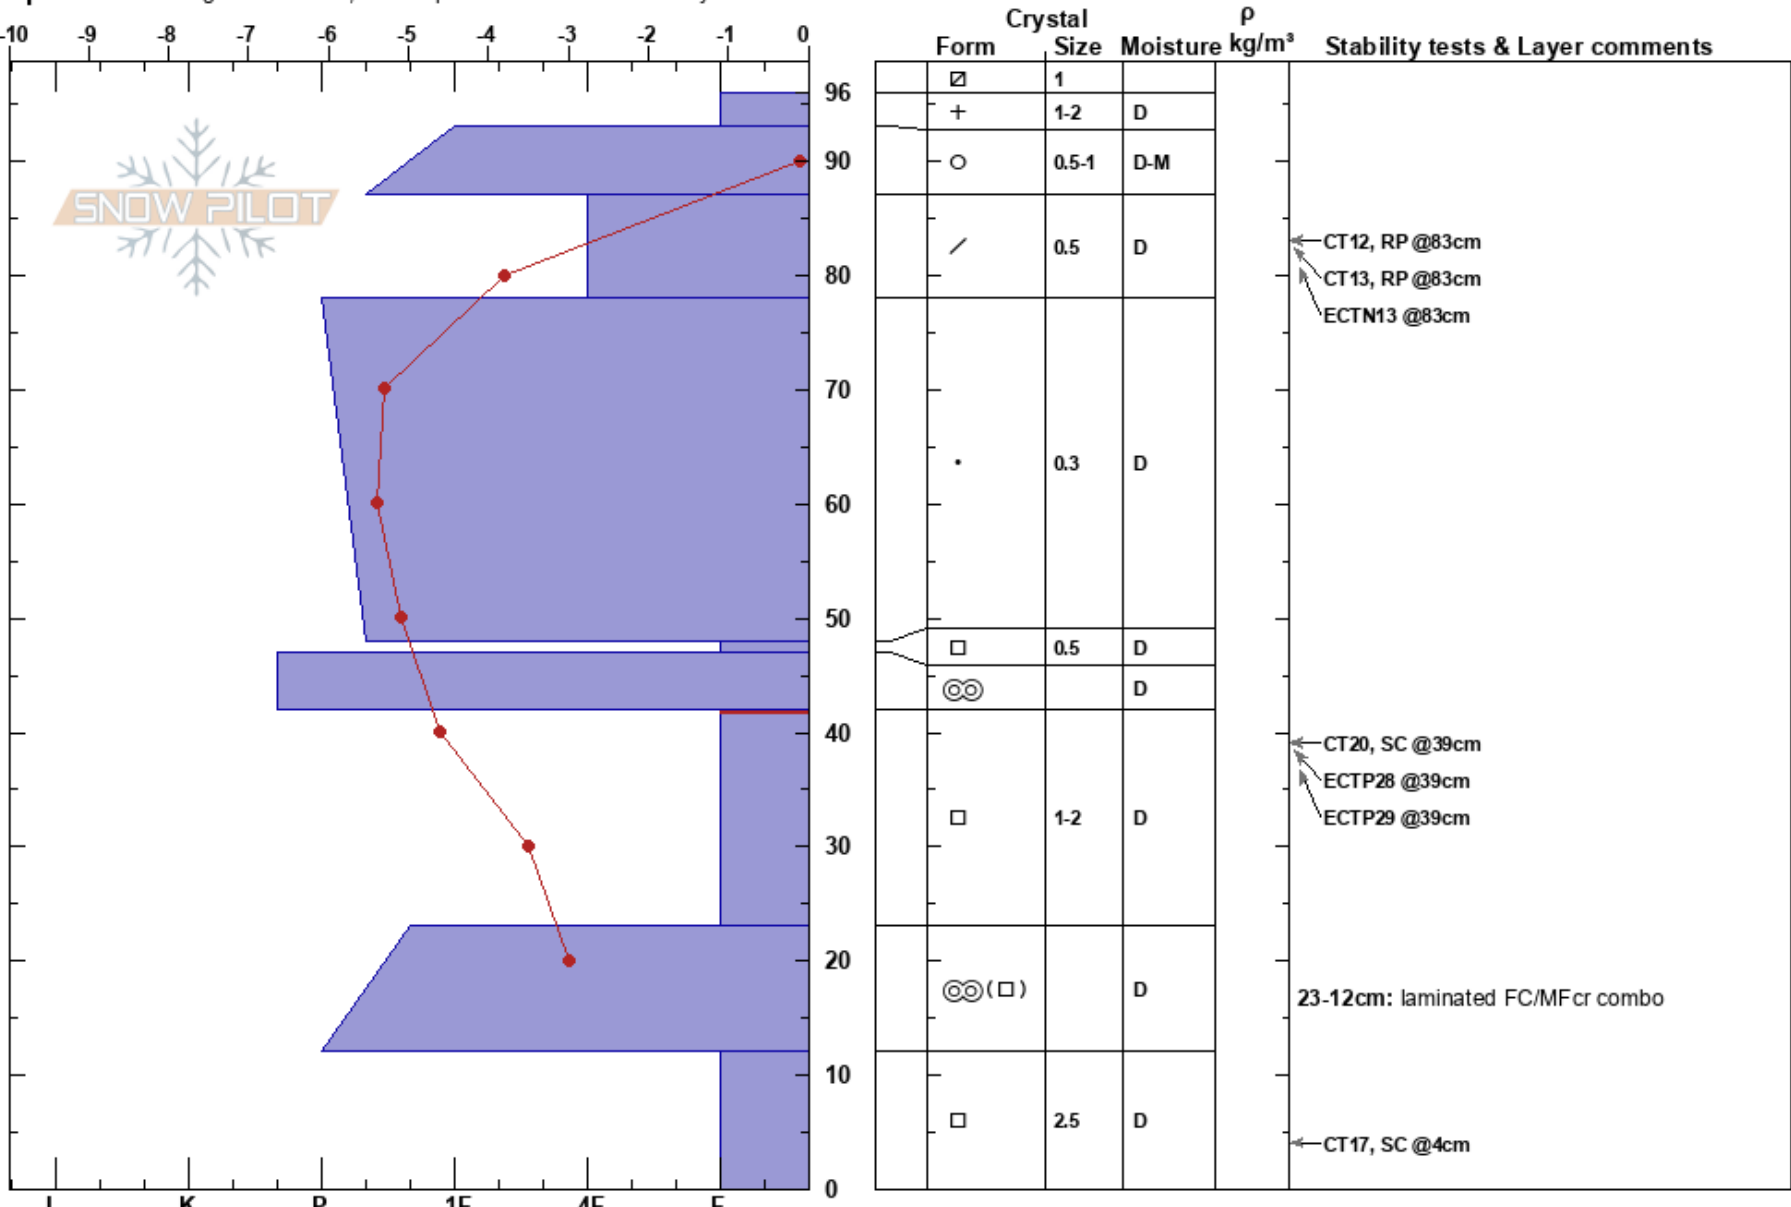

Cache 1
 Arapahoe Basin Ski Area
 CO
Elevation: 3780 m
Aspect: SE
Specifics: Pit dug in a Ski Area; Pit is representative of backcountry

Lindsay Wiebold
 12/24/2024 - 12:14am
Co-ord: 39.62408N, -105.87591W
Slope Angle: 35°
Wind Loading: previous

Stability:
Air Temperature:
Sky Cover: FEW
Precipitation: NO
Wind: Calm

HS:96
PF:15
 42-23cm: Problematic layer
 23-12cm: laminated FC/MFcr combo

Notes: Ground is a talus field. HS ranged from 65 to 150 in start zone. This area previously saw some explosives work, but with no results.