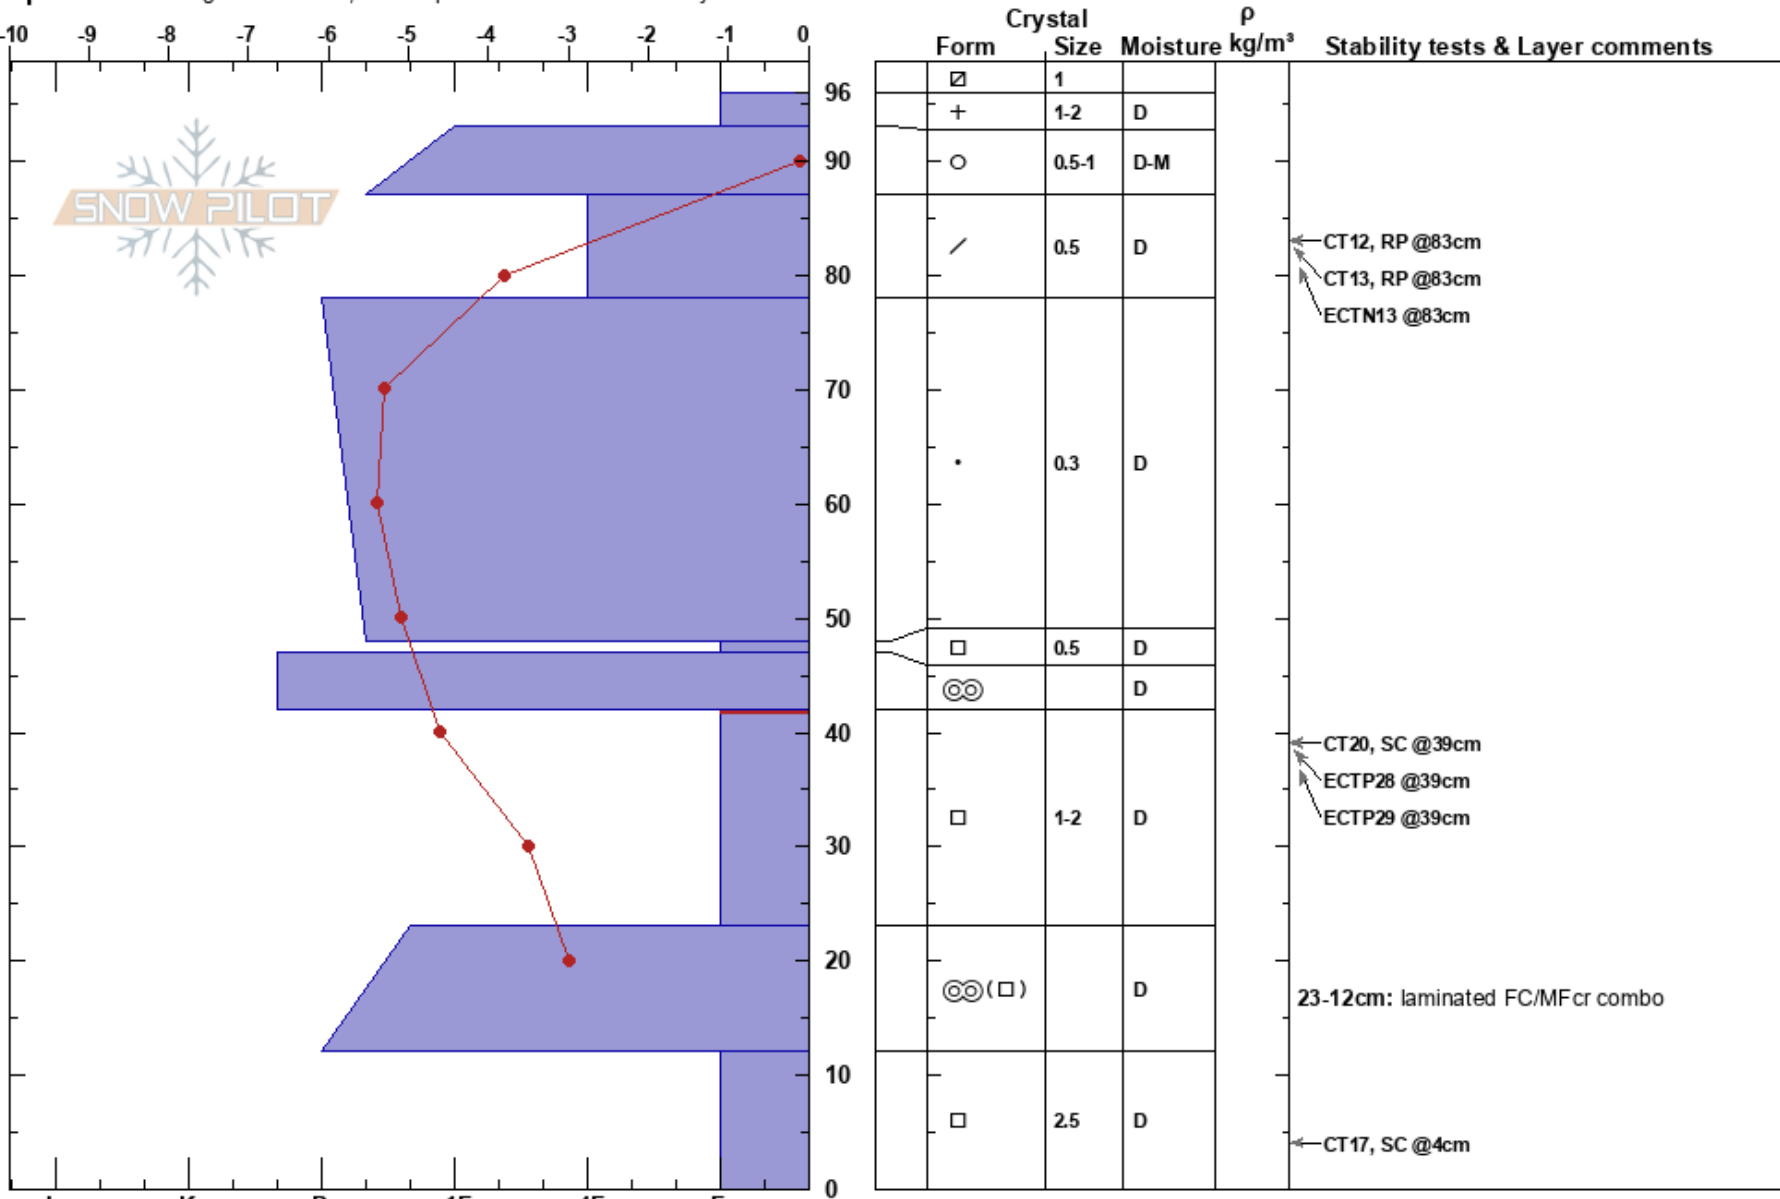

Cache 1
 Arapahoe Basin Ski Area
 CO
 Elevation: 3780 m
 Aspect: SE
 Specifics: Pit dug in a Ski Area; Pit is representative of backcountry

Lindsay Wiebold
 12/24/2024 - 12:14am
 Co-ord: 39.62408N, -105.87591W
 Slope Angle: 35°
 Wind Loading: previous

Stability:
 Air Temperature:
 Sky Cover: FEW
 Precipitation: NO
 Wind: Calm

HS:96
 PF:15
 42-23cm: Problematic layer
 23-12cm: laminated FC/MFcr combo

Notes: Ground is a talus field. HS ranged from 65 to 150 in start zone. This area previously saw some explosives work, but with no results.