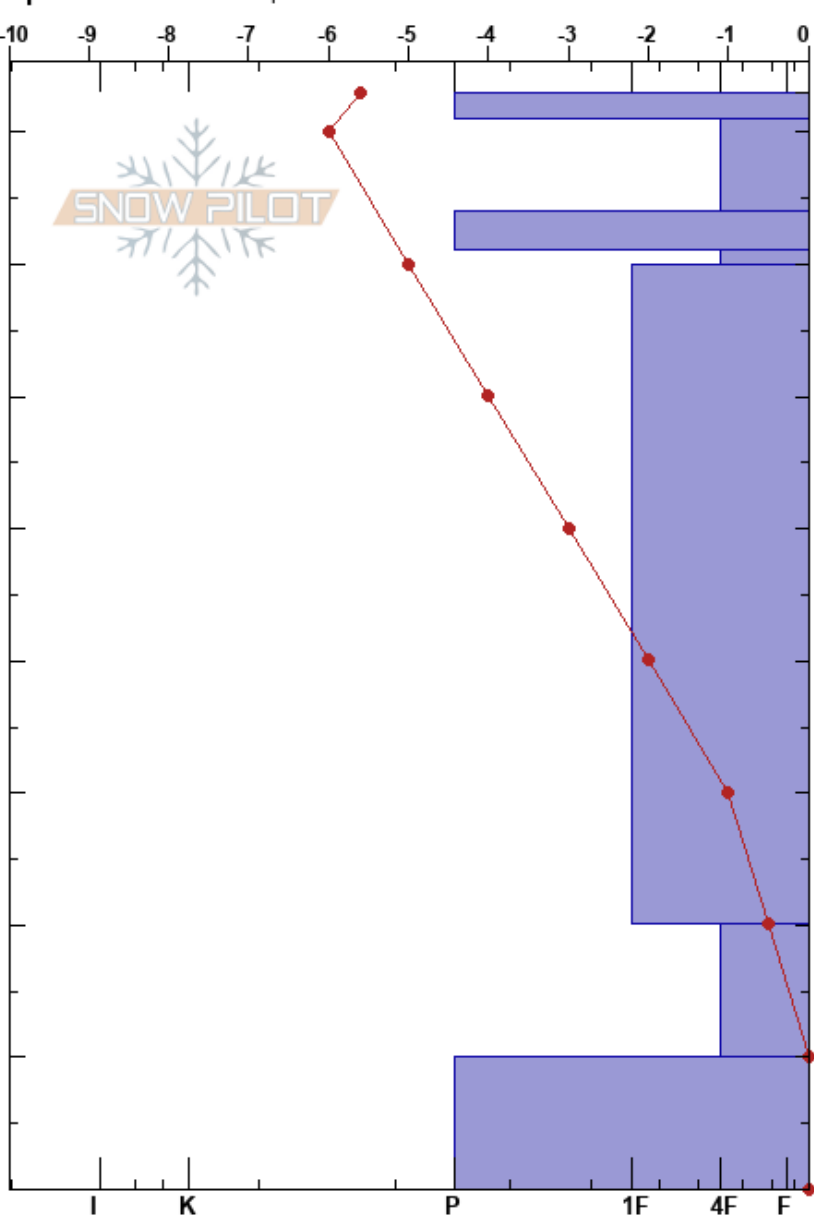

Winter Corner West
 Boise Mountains
 ID
 Elevation: 6840 ft
 Aspect: 15°
 Specifics: We skied slope

Santiago Rodriguez
 02/12/2018 - 12:00pm
 Co-ord: 11T 607431E 4864724N
 Slope Angle: 26°
 Wind Loading: no

Stability: Good
 Air Temperature: -1.5°C
 Sky Cover: FEW
 Precipitation: NO
 Wind: N Light Breeze

HS:83
 Layer Notes:
 20-10cm: Problematic layer

Form	Crystal		ρ kg/m ³	Stability tests & Layer comments
	Size	Moisture		
⊙ ⊙				
⊠ (●)	1		1	
⊙ ⊙				
⊠	0.5			
⊠ (⊠)	3			CT14, SC @20cm ECTPV @20cm PST70/115 (End) @20cm
⊠				