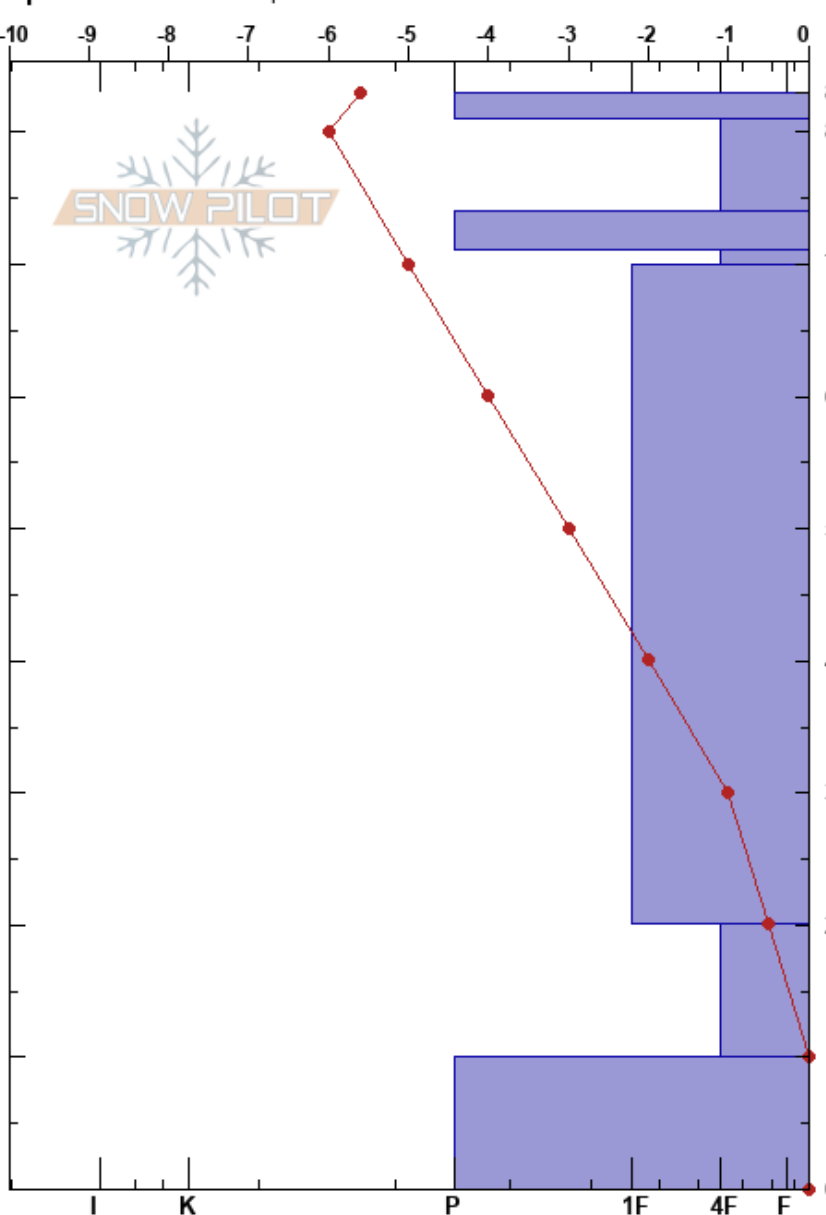

Winter Corner West
 Boise Mountains
 ID
 Elevation: 6840 ft
 Aspect: 15°
 Specifics: We skied slope

Santiago Rodriguez
 02/12/2018 - 12:00pm
 Co-ord: 11T 607431E 4864724N
 Slope Angle: 26°
 Wind Loading: no

Stability: Good
 Air Temperature: -1.5°C
 Sky Cover: FEW
 Precipitation: NO
 Wind: N Light Breeze

HS:83
 Layer Notes:
 20-10cm: Problematic layer

Form	Crystal		ρ kg/m ³	Stability tests & Layer comments
	Size	Moisture		
⊙ ⊙				
⊘ (●)	1		1	
⊙ ⊙				
⊘	0.5			
⊘ (⊘)	3			CT14, SC @20cm ECTPV @20cm PST70/115 (End) @20cm
⊘				