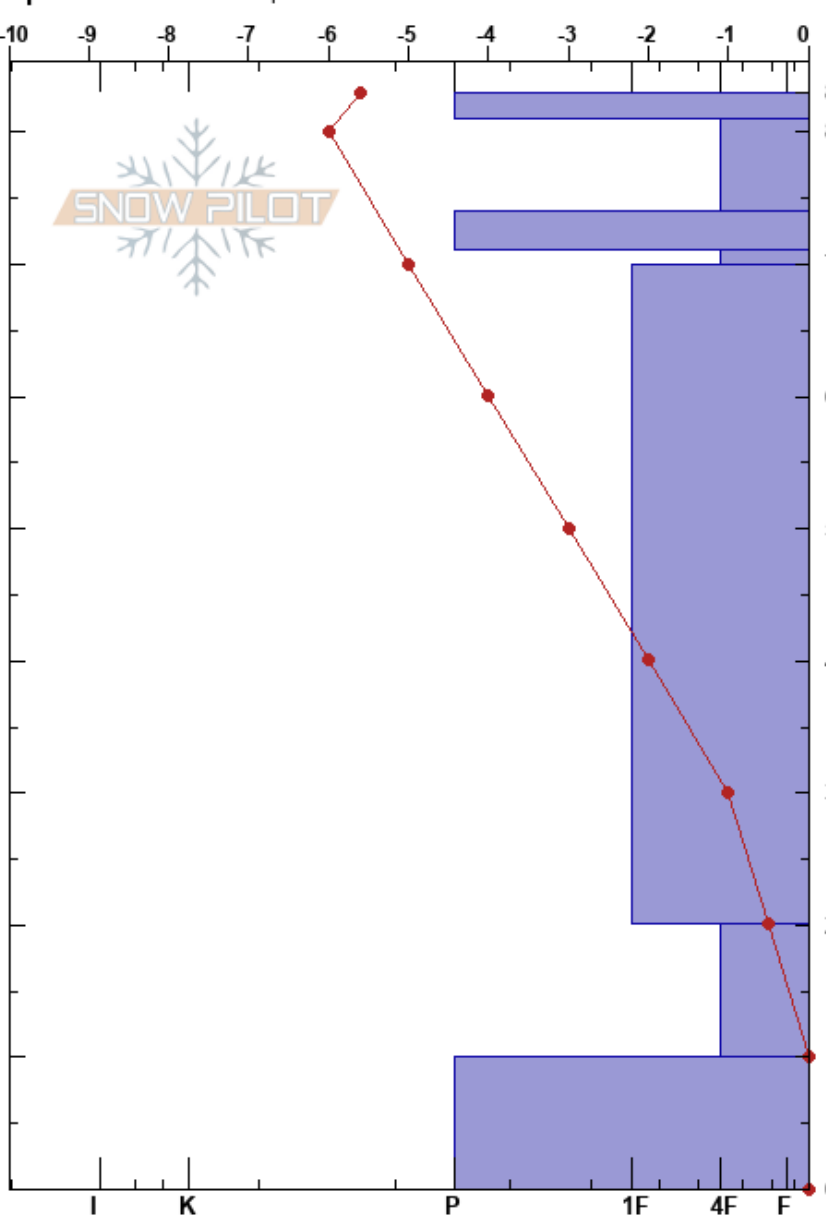

Winter Corner West
 Boise Mountains
 ID
 Elevation: 6840 ft
 Aspect: 15°
 Specifics: We skied slope

Santiago Rodriguez
 02/12/2018 - 12:00pm
 Co-ord: 11T 607431E 4864724N
 Slope Angle: 26°
 Wind Loading: no

Stability: Good
 Air Temperature: -1.5°C
 Sky Cover: FEW
 Precipitation: NO
 Wind: N Light Breeze

HS:83
 Layer Notes:
 20-10cm: Problematic layer

Form	Crystal		ρ kg/m ³	Stability tests & Layer comments
	Size	Moisture		
⊙ ⊙				
⊠ (●)	1		1	
⊙ ⊙				
⊠	0.5			
⊠ (⊠)	3			CT14, SC @20cm ECTPV @20cm PST70/115 (End) @20cm
⊠				