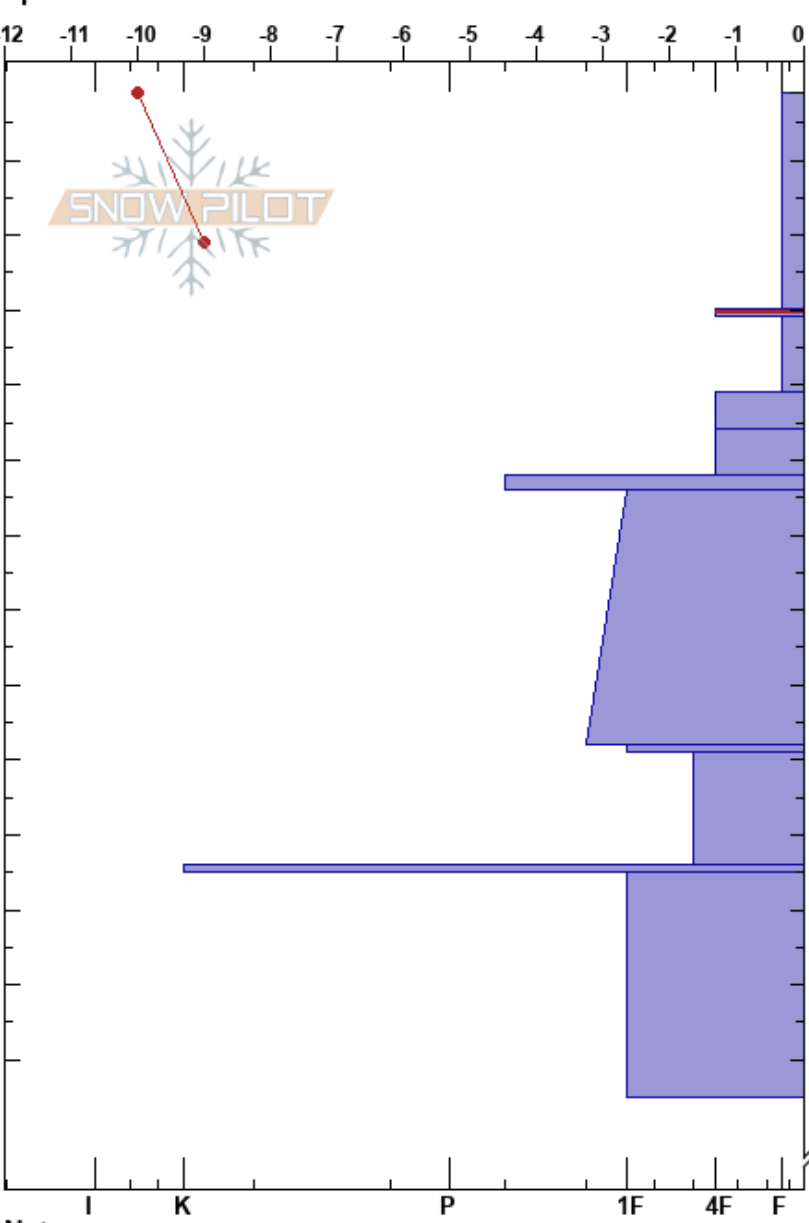

Darland Mountain  
 Central Cascades, East WA  
 Elevation: 6678 ft  
 Aspect: NE  
 Specifics:

Payton Schiff  
 12/23/2024 - 1:10pm  
 Co-ord: 10T 638049W 5152318N  
 Slope Angle:  
 Wind Loading: no

Stability:  
 Air Temperature: -7°C  
 Sky Cover: BKN  
 Precipitation: NO  
 Wind: SW Calm

HS:189  
 PF:39  
 PS:15  
 160-159cm:Problematic layer

Height (cm)	Crystal		Moisture	$\rho$ kg/m <sup>3</sup>	Stability tests & Layer comments
	Form	Size			
189	+	1.5			
180	/	0.3			← ECTN14 @175cm
170					
160	⊙⊙				← ECTN15 @160cm
150	.	0.1-0.5			
140	⊙⊙	0.1-0.3			← ECTN16 @149cm
130					
120	.	0.1-0.5			
110					
100	⊙⊙				
90	•	1			
80	■				
70	•	1			
60					
55					