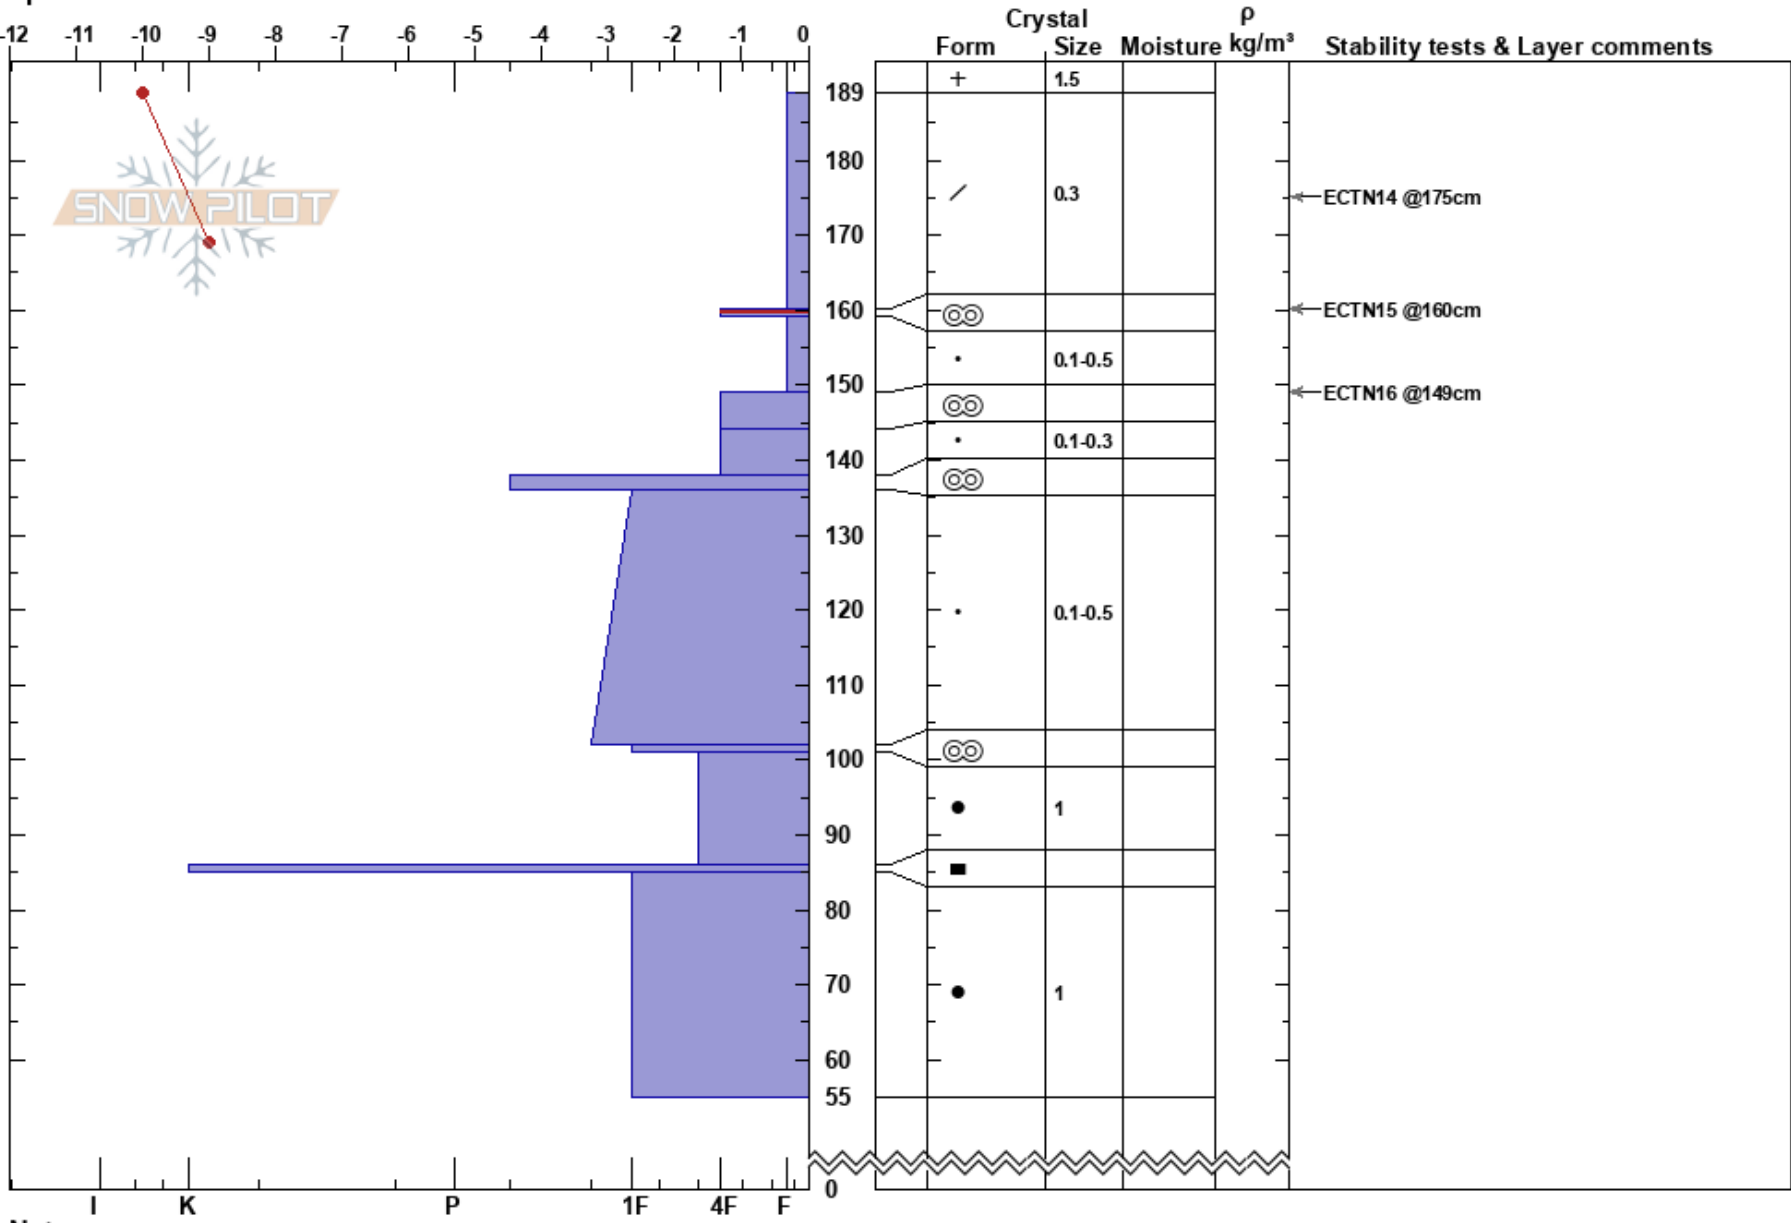

Darland Mountain
 Central Cascades, East WA
 Elevation: 6678 ft
 Aspect: NE
 Specifics:

Payton Schiff
 12/23/2024 - 1:10pm
 Co-ord: 10T 638049W 5152318N
 Slope Angle:
 Wind Loading: no

Stability:
 Air Temperature: -7°C
 Sky Cover: BKN
 Precipitation: NO
 Wind: SW Calm

HS:189
 PF:39
 PS:15
 160-159cm:Problematic layer

Notes: Increasing wind and cloud coverage.