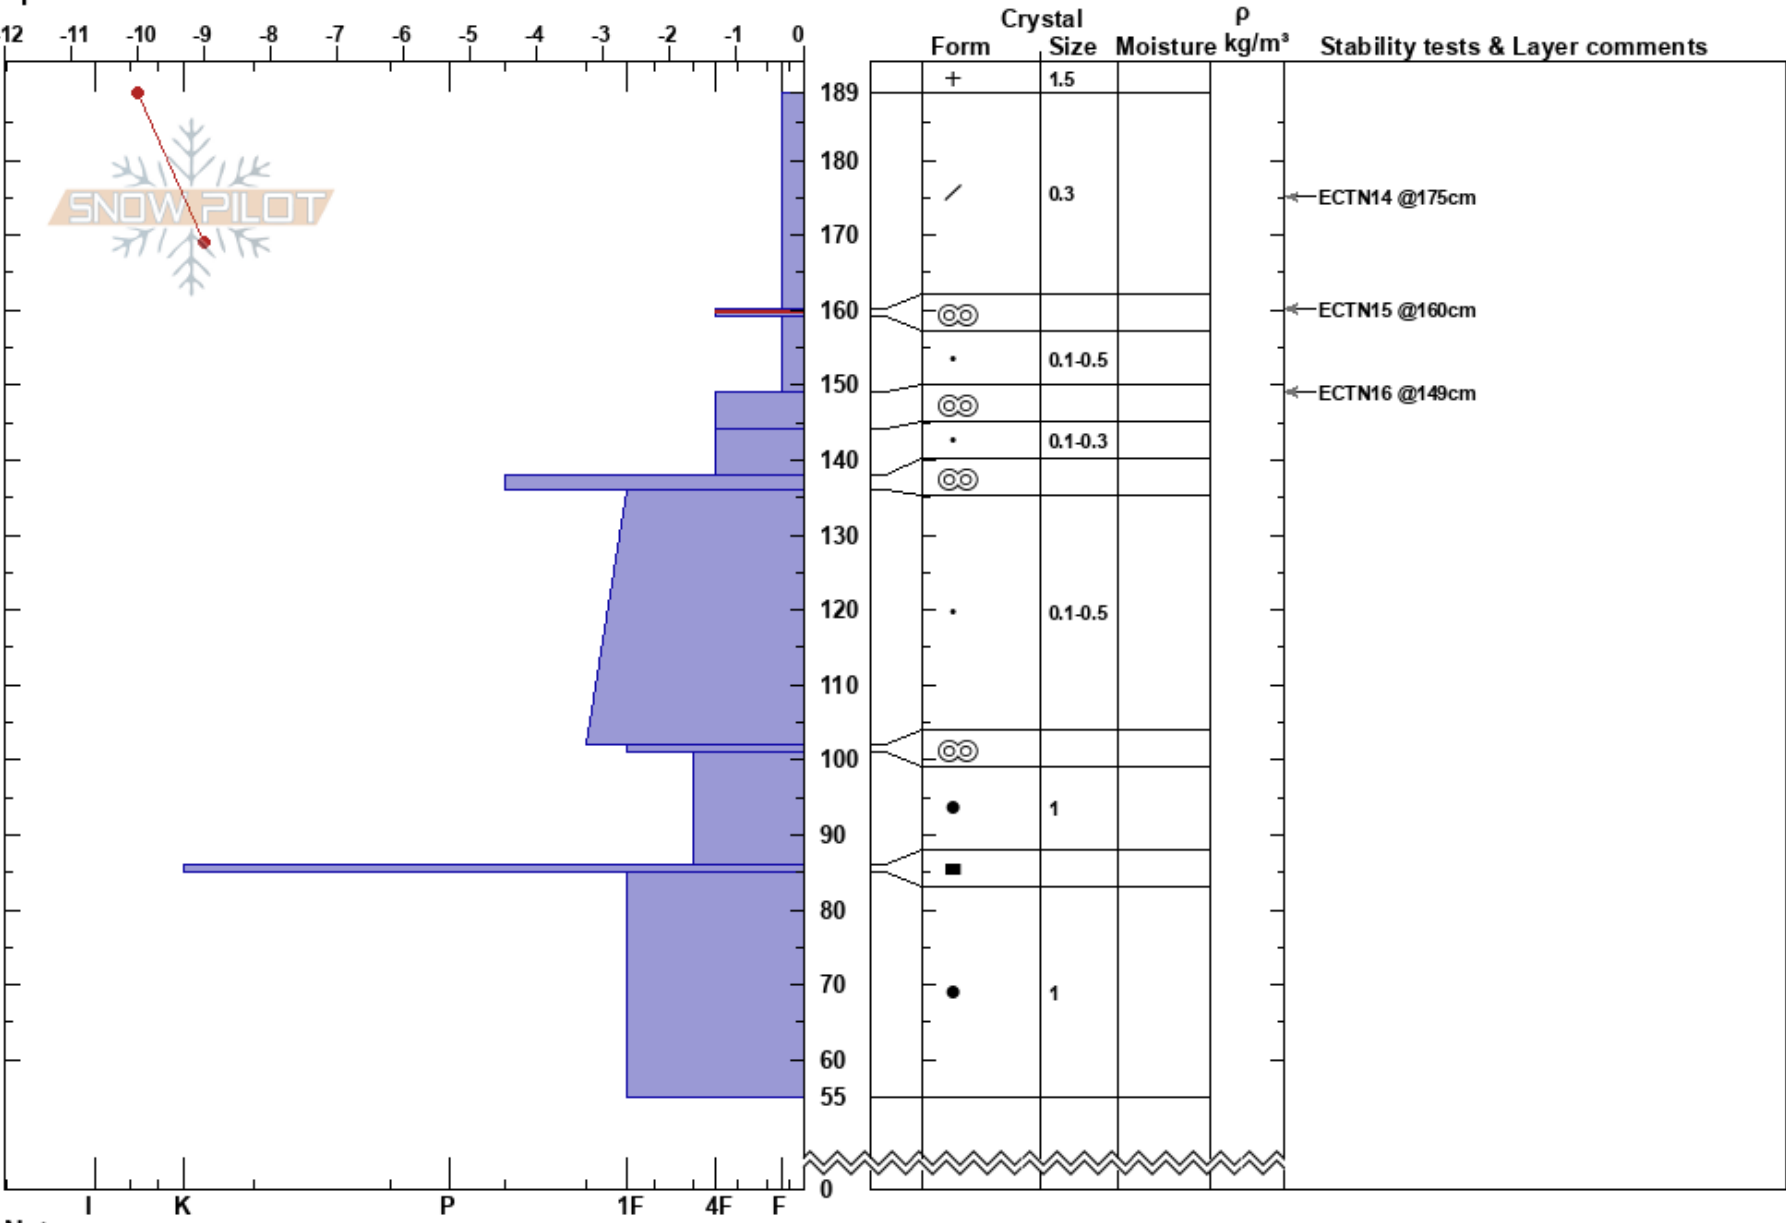

Darland Mountain
 Central Cascades, East WA
 Elevation: 6678 ft
 Aspect: NE
 Specifics:

Payton Schiff
 12/23/2024 - 1:10pm
 Co-ord: 10T 638049W 5152318N
 Slope Angle:
 Wind Loading: no

Stability:
 Air Temperature: -7°C
 Sky Cover: BKN
 Precipitation: NO
 Wind: SW Calm

HS:189
 PF:39
 PS:15
 160-159cm:Problematic layer

Notes: Increasing wind and cloud coverage.