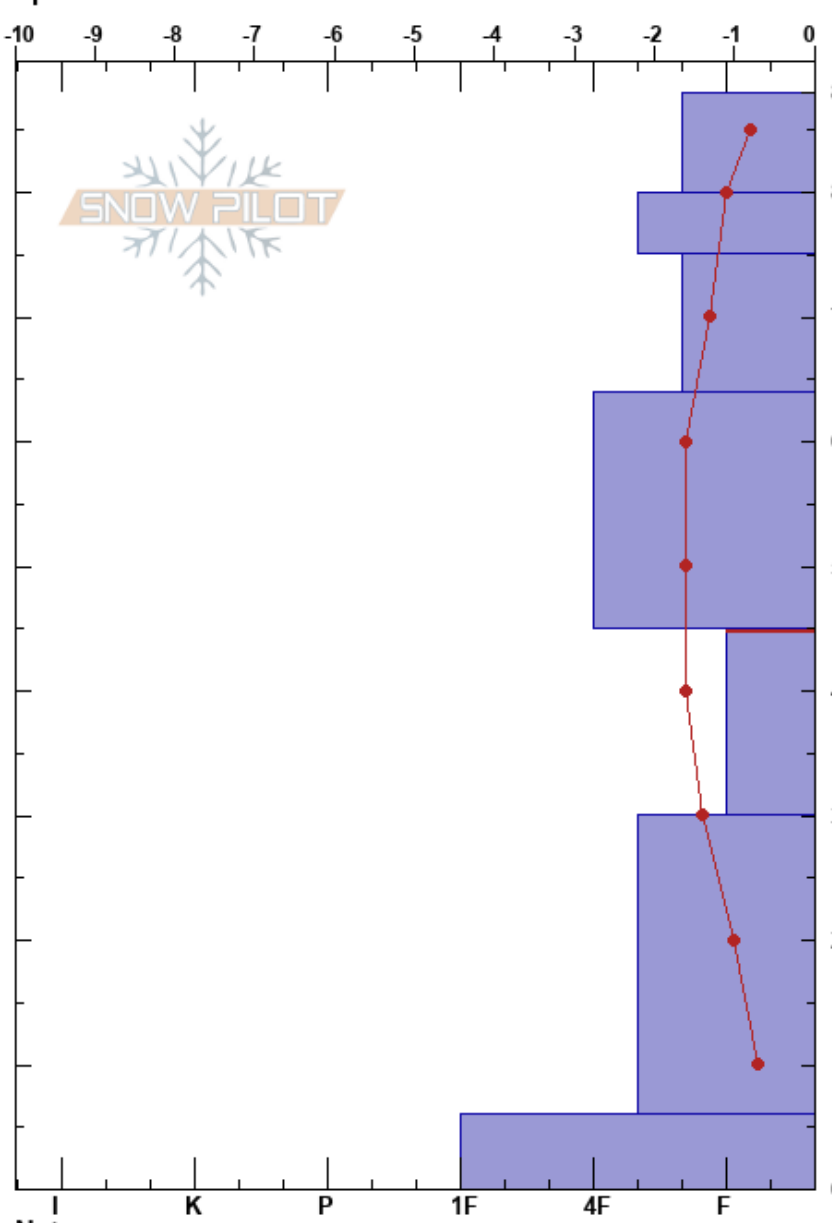

SteepH Timber Sale
 Bear River Range
 UT
 Elevation: 8431 ft
 Aspect: NW
 Specifics:

toby weed
 12/23/2024 - 2:45pm
 Co-ord: 41.96627N, -111.62232W
 Slope Angle: 25°
 Wind Loading:

Stability:
 Air Temperature: -1°C
 Sky Cover: OVC
 Precipitation: S-1
 Wind: W Moderate

HS:88
 PF:83
 PS:20
 88-80cm: heavy new snow
 45-30cm: Problematic layer

Height (cm)	Crystal		Moisture	ρ kg/m ³	Stability tests & Layer comments
	Form	Size			
88	+				88-80cm: heavy new snow
80	+				
70	.				
60					← ECTP13 @45cm
50	(.)				
40	□	1-2			
30					
20	□				
10	○				