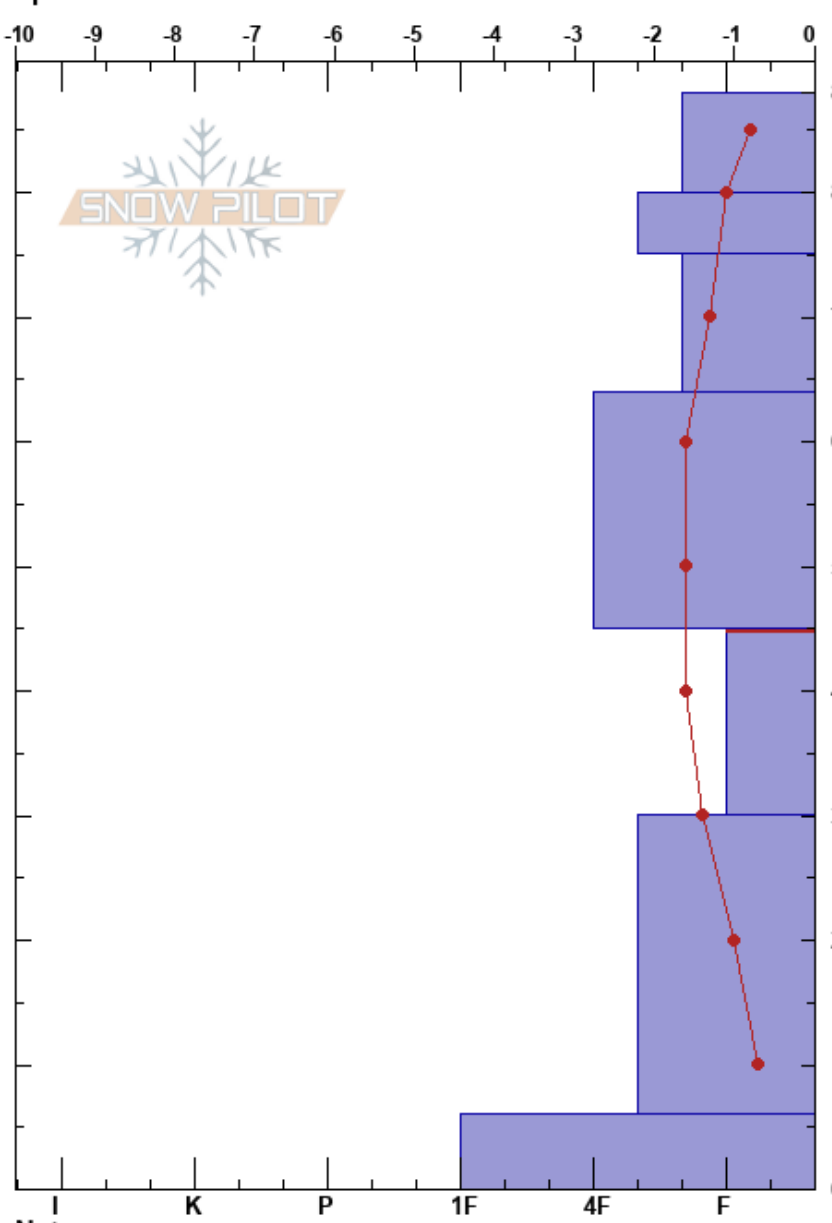

SteepH Timber Sale
 Bear River Range
 UT
 Elevation: 8431 ft
 Aspect: NW
 Specifics:

toby weed
 12/23/2024 - 2:45pm
 Co-ord: 41.96627N, -111.62232W
 Slope Angle: 25°
 Wind Loading:

Stability:
 Air Temperature: -1°C
 Sky Cover: OVC
 Precipitation: S-1
 Wind: W Moderate

HS:88
 PF:83
 PS:20
 88-80cm: heavy new snow
 45-30cm: Problematic layer

Elevation (cm)	Crystal		Moisture	ρ kg/m ³	Stability tests & Layer comments
	Form	Size			
88	+				88-80cm: heavy new snow
80	+				
70	.				
60					← ECTP13 @45cm
50	(.)				
40	□	1-2			
30					
20	□				
10	○				
0					