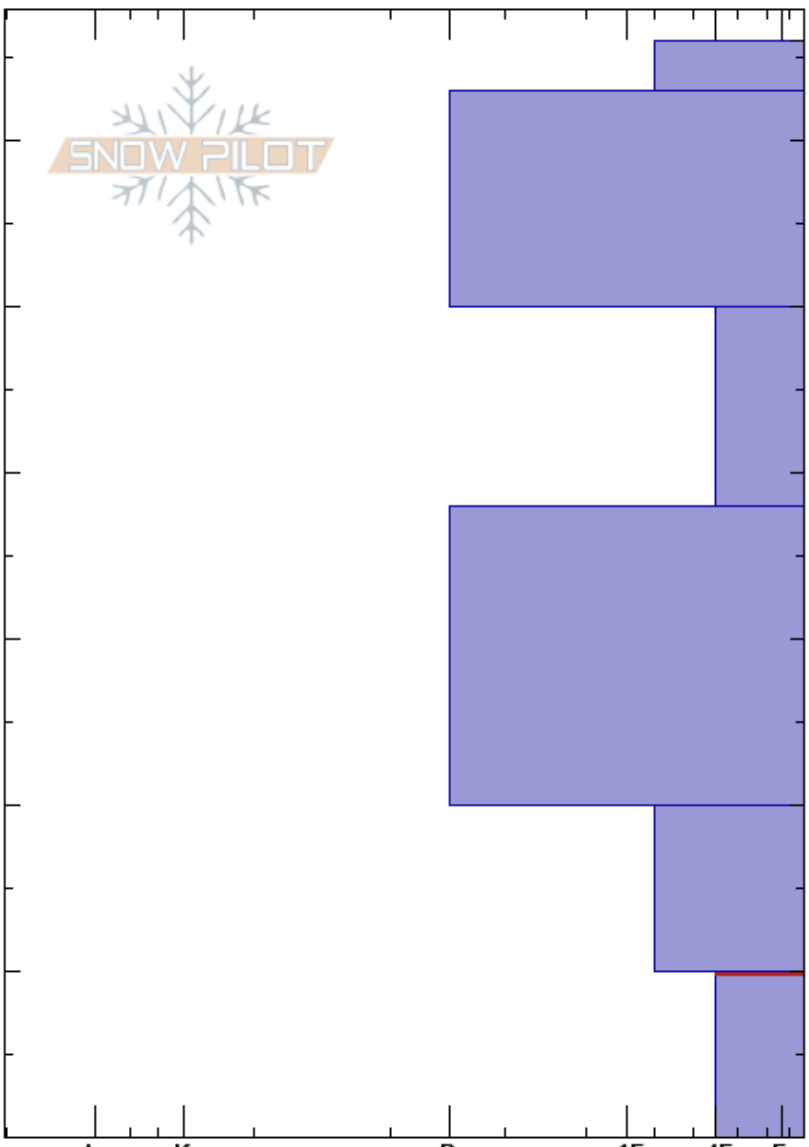

241223 Sister 6
 Loveland Pass
 CO
 Elevation: 11890 ft
 Aspect: N
 Specifics:

Ryan Zarter
 12/23/2024 - 11:45am
 Co-ord: 39.67550N, -105.88730W
 Slope Angle: 32°
 Wind Loading: previous

Stability:
 Air Temperature: -6.5°C
 Sky Cover: OVC
 Precipitation: S-1
 Wind: SW Calm

HS:66
 PF:35
 PS: 15
 10-0cm: Problematic layer

Crystal Form	Crystal Size	Moisture	ρ kg/m ³	Stability tests & Layer comments
☐	0.5			
☐	0.5	D		
●	0.3	D		
☐	1-2	D		← ECTN18 @50cm
● (☐)	1	D		
☐	2-3	D		
^	4-6	D		← ECTP19 @10cm ← ECTP22 @10cm

Notes: Pit dug below the crownline of an avalanche from mitigation just before Thanksgiving.