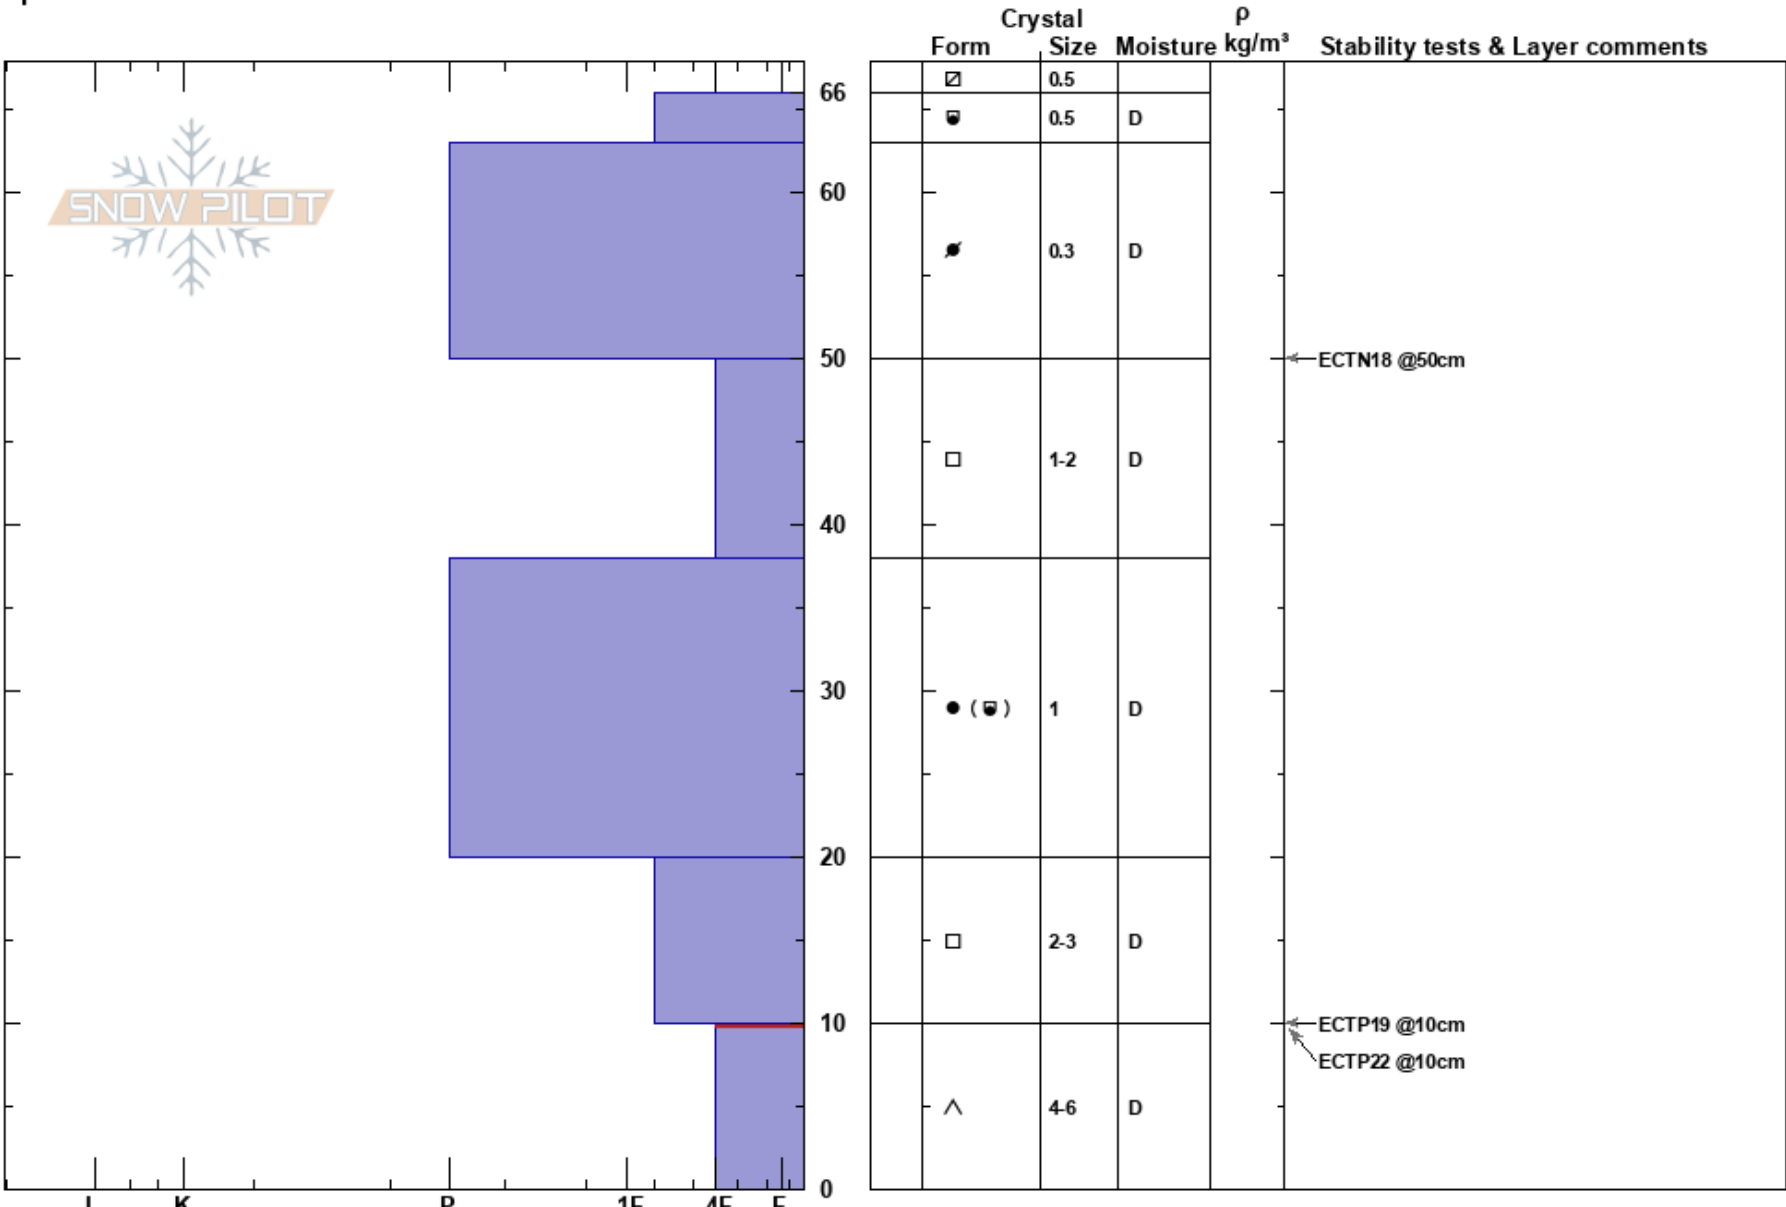

241223 Sister 6
 Loveland Pass
 CO
 Elevation: 11890 ft
 Aspect: N
 Specifics:

Ryan Zarter
 12/23/2024 - 11:45am
 Co-ord: 39.67550N, -105.88730W
 Slope Angle: 32°
 Wind Loading: previous

Stability:
 Air Temperature: -6.5°C
 Sky Cover: OVC
 Precipitation: S-1
 Wind: SW Calm

HS:66
 PF:35
 PS:15
 10-0cm: Problematic layer

Notes: Pit dug below the crownline of an avalanche from mitigation just before Thanksgiving.