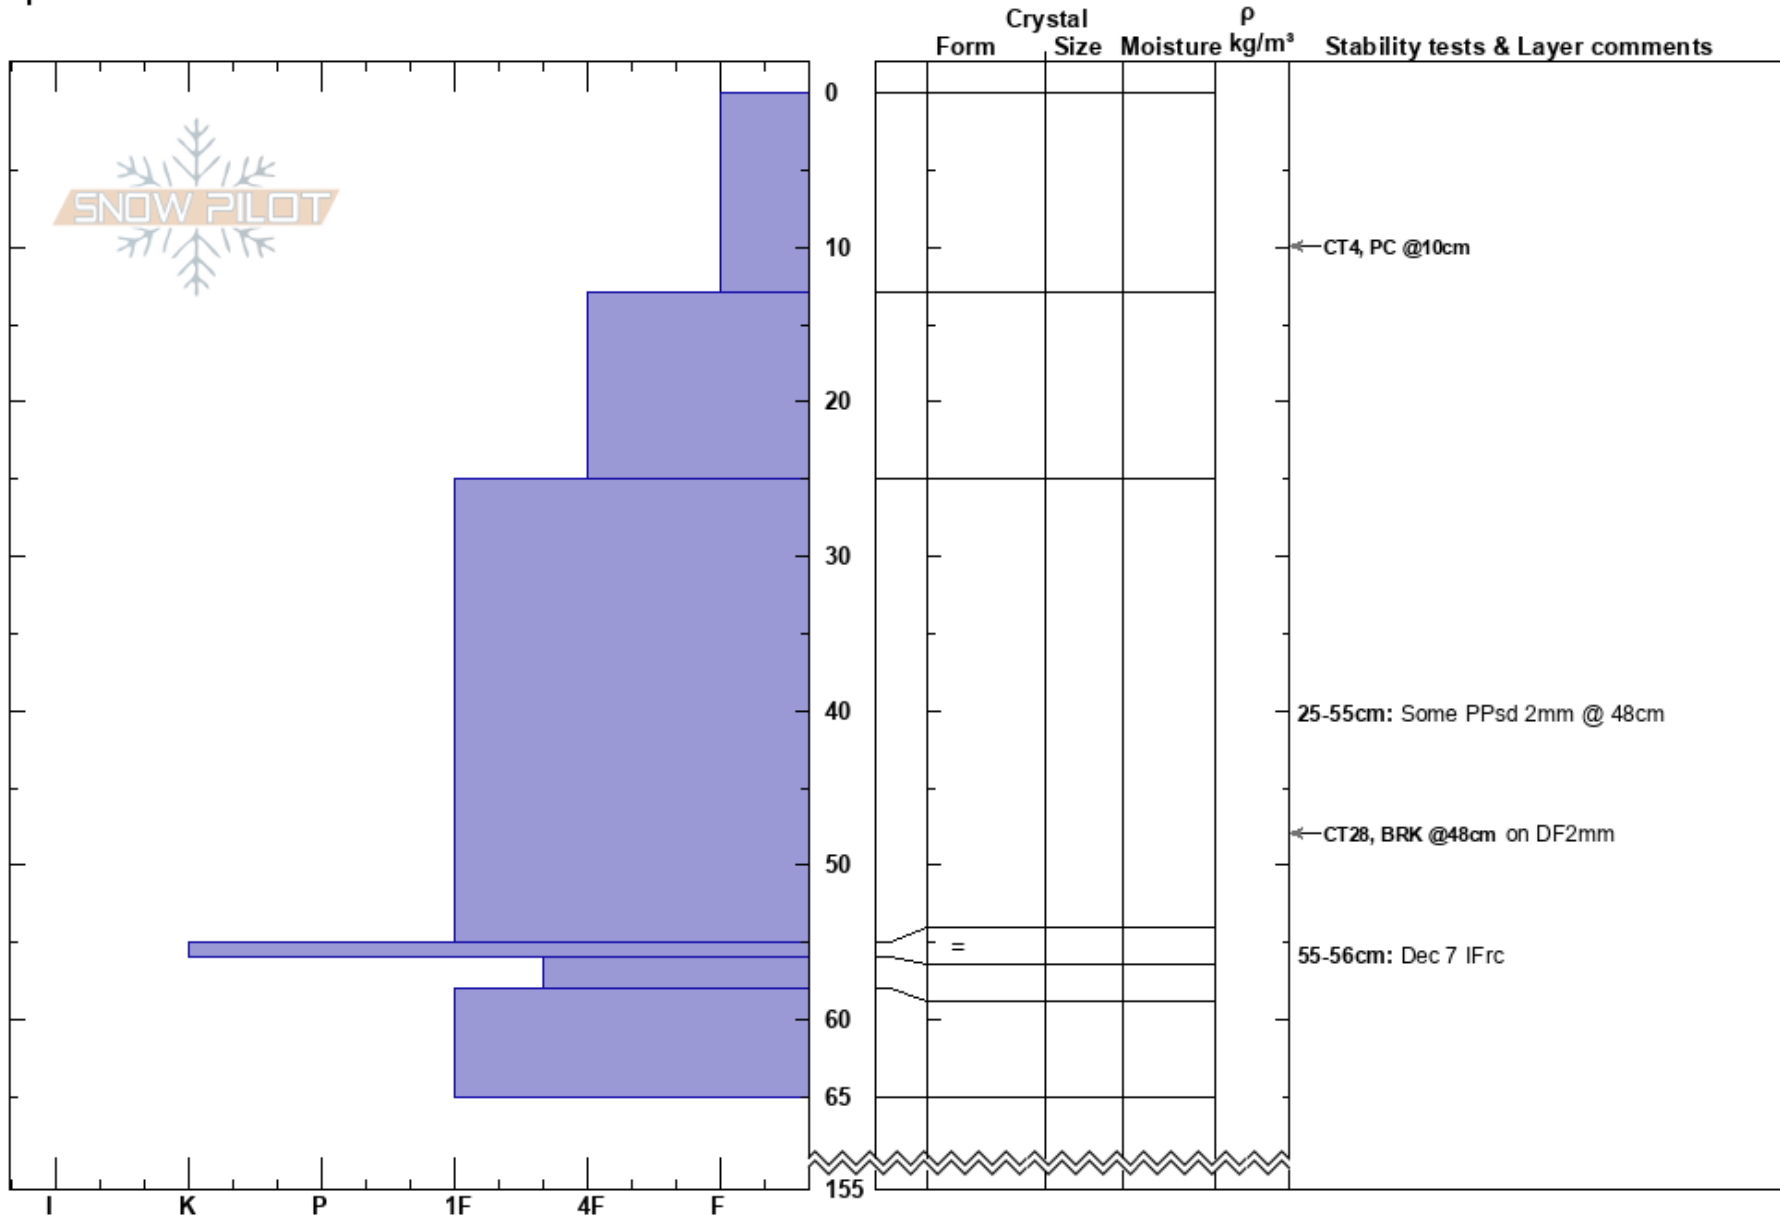

Back of ITP
 Selkirks
 BC
 Elevation: 1970 m
 Aspect: W
 Specifics:

Greg Barnhouse
 22/12/2024 - 12:45
 Co-ord: 49.08286N, -117.03382W
 Slope Angle: 30°
 Wind Loading:

Stability:
 Air Temperature: -3.4°C
 Sky Cover: OVC
 Precipitation: NO
 Wind: Calm

HS:155
 Layer Notes:
 25-55cm: Some PPsd 2mm @ 48cm
 55-56cm: Dec 7 IFrc

Notes: Obs: GB, TC