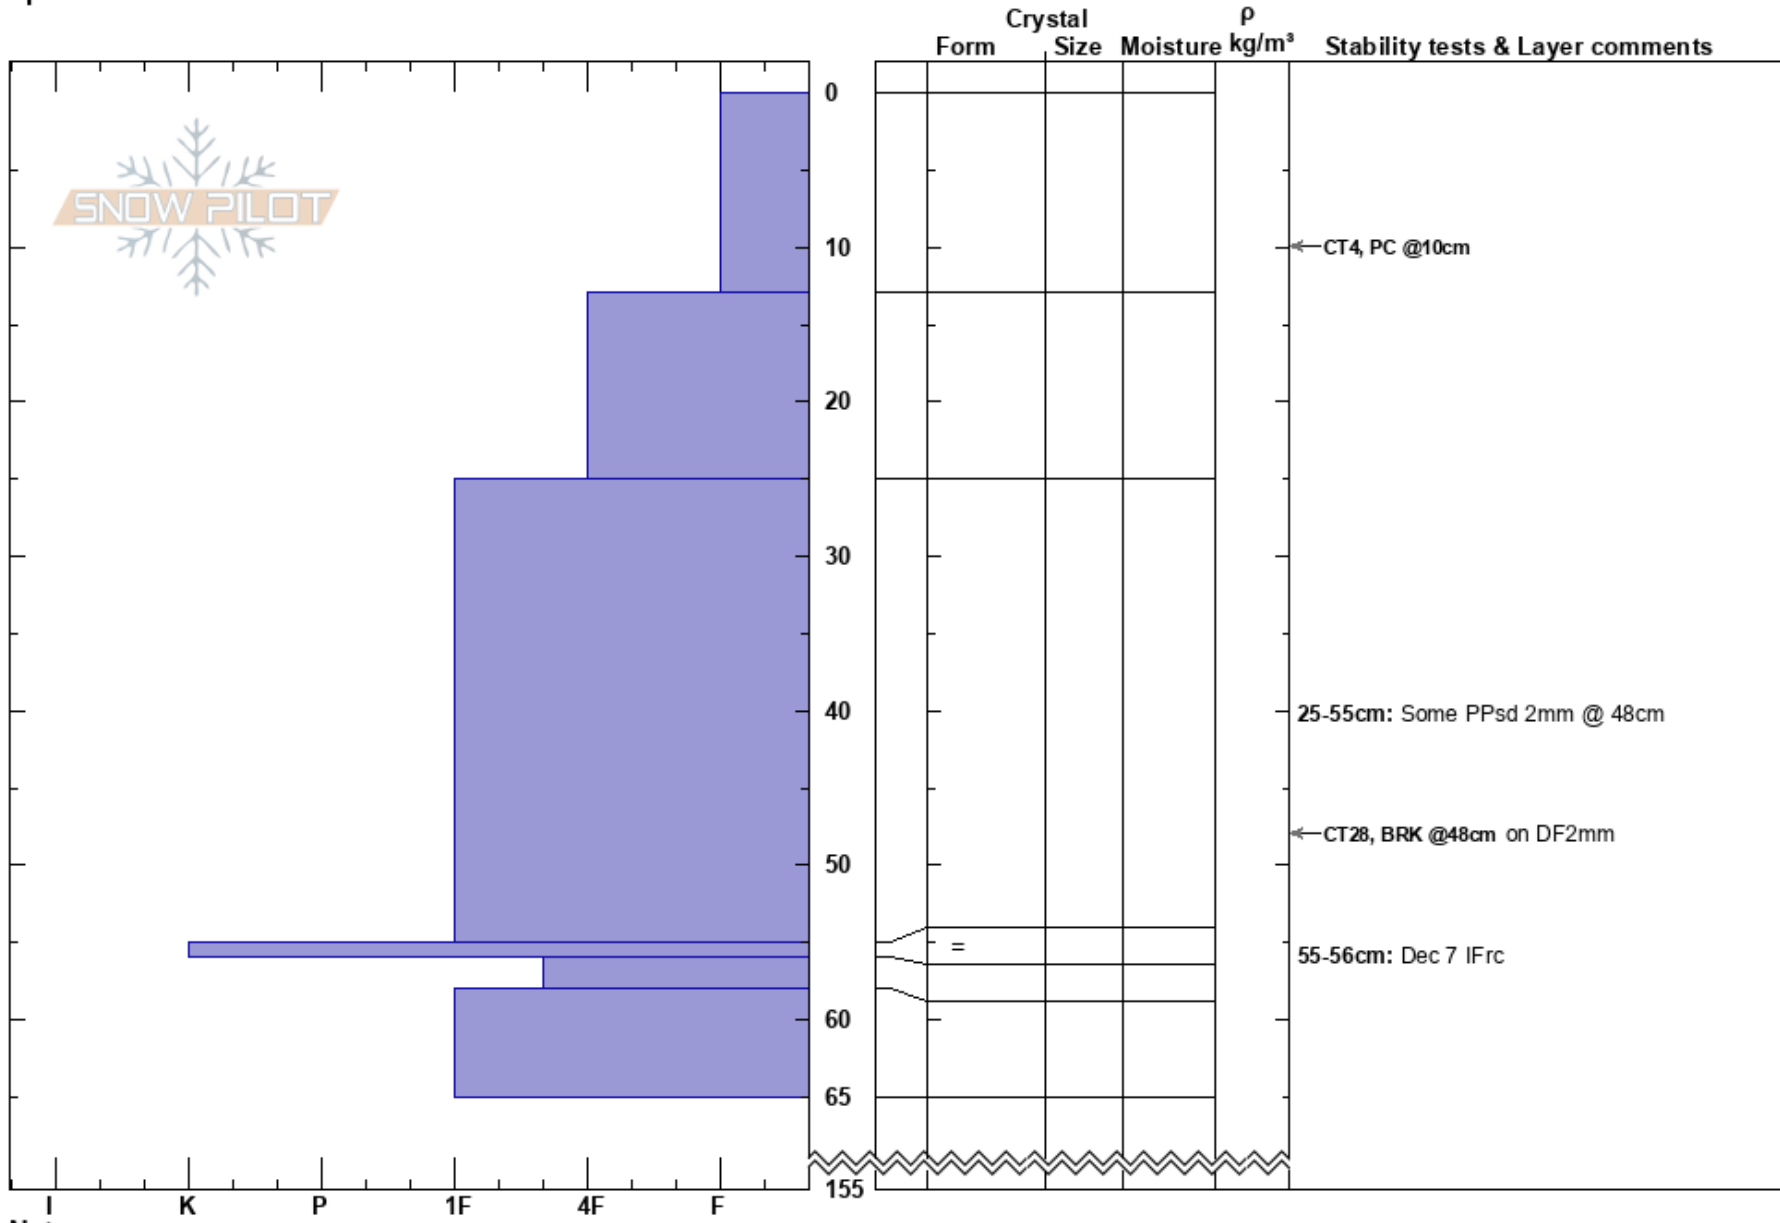

Back of ITP
 Selkirks
 BC
 Elevation: 1970 m
 Aspect: W
 Specifics:

Greg Barnhouse
 22/12/2024 - 12:45
 Co-ord: 49.08286N, -117.03382W
 Slope Angle: 30°
 Wind Loading:

Stability:
 Air Temperature: -3.4°C
 Sky Cover: OVC
 Precipitation: NO
 Wind: Calm

HS:155
 Layer Notes:
 25-55cm: Some PPsd 2mm @ 48cm
 55-56cm: Dec 7 IFrc

Notes: Obs: GB, TC