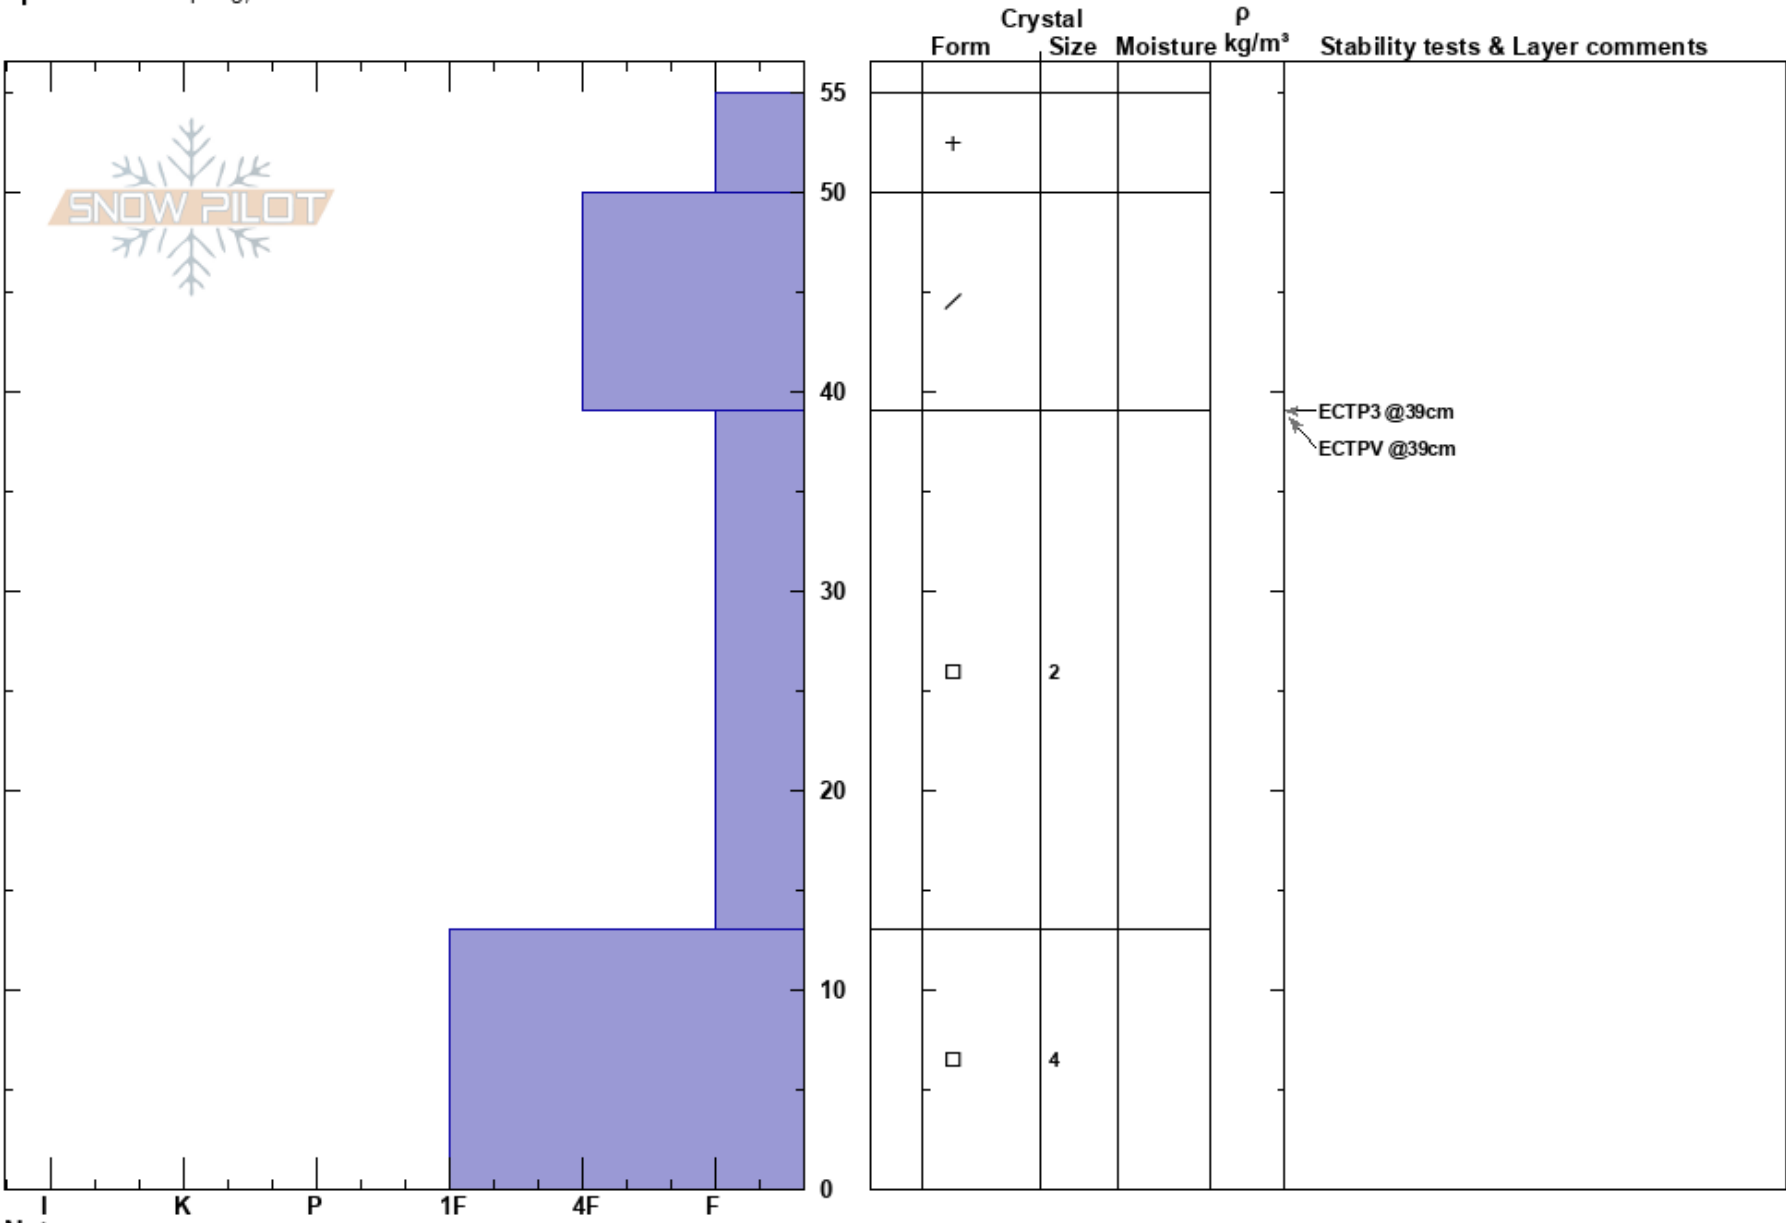

Bacon Rind East
 Madison Range-S
 MT
 Elevation: 8800 ft
 Aspect: 105°
 Specifics: Collapsing, localized

Haylee Darby
 12/23/2024 - 11:45am
 Co-ord: 44.97021N, -111.09597W
 Slope Angle: 13°
 Wind Loading: no

Stability:
 Air Temperature: -2°C
 Sky Cover: OVC
 Precipitation: NO
 Wind: W Calm

Layer Notes:

HS:55
 PF:45
 PS:15

Notes: