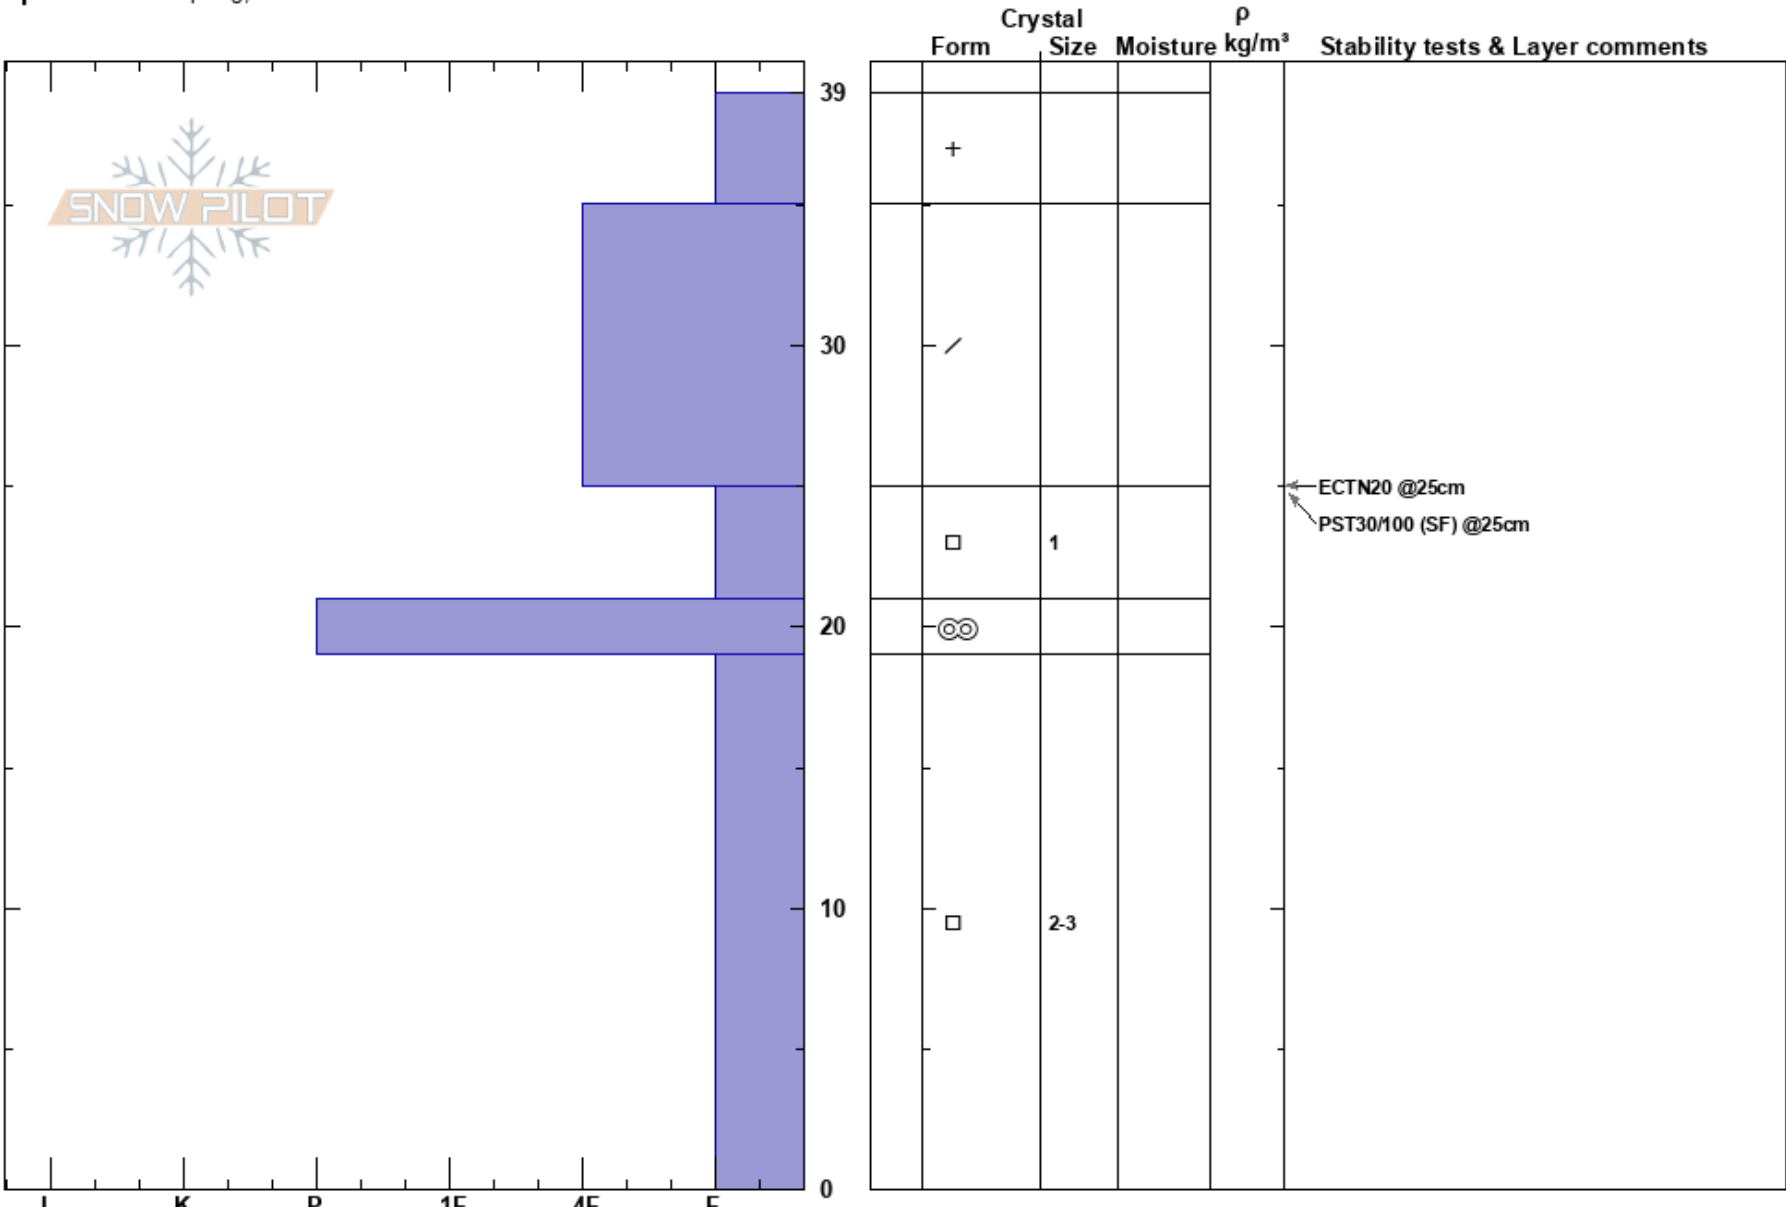

Bacon Rind South
 Madison Range-S
 MT
Elevation: 8630 ft
Aspect: 140°
Specifics: Collapsing, localized

Haylee Darby
 12/23/2024 - 11:15am
Co-ord: 44.96911N, -111.09446W
Slope Angle: 24°
Wind Loading: no

Stability:
Air Temperature: -2°C
Sky Cover: OVC
Precipitation: S-1
Wind: SW Calm

HS:39
PF:35
Layer Notes:

Notes: