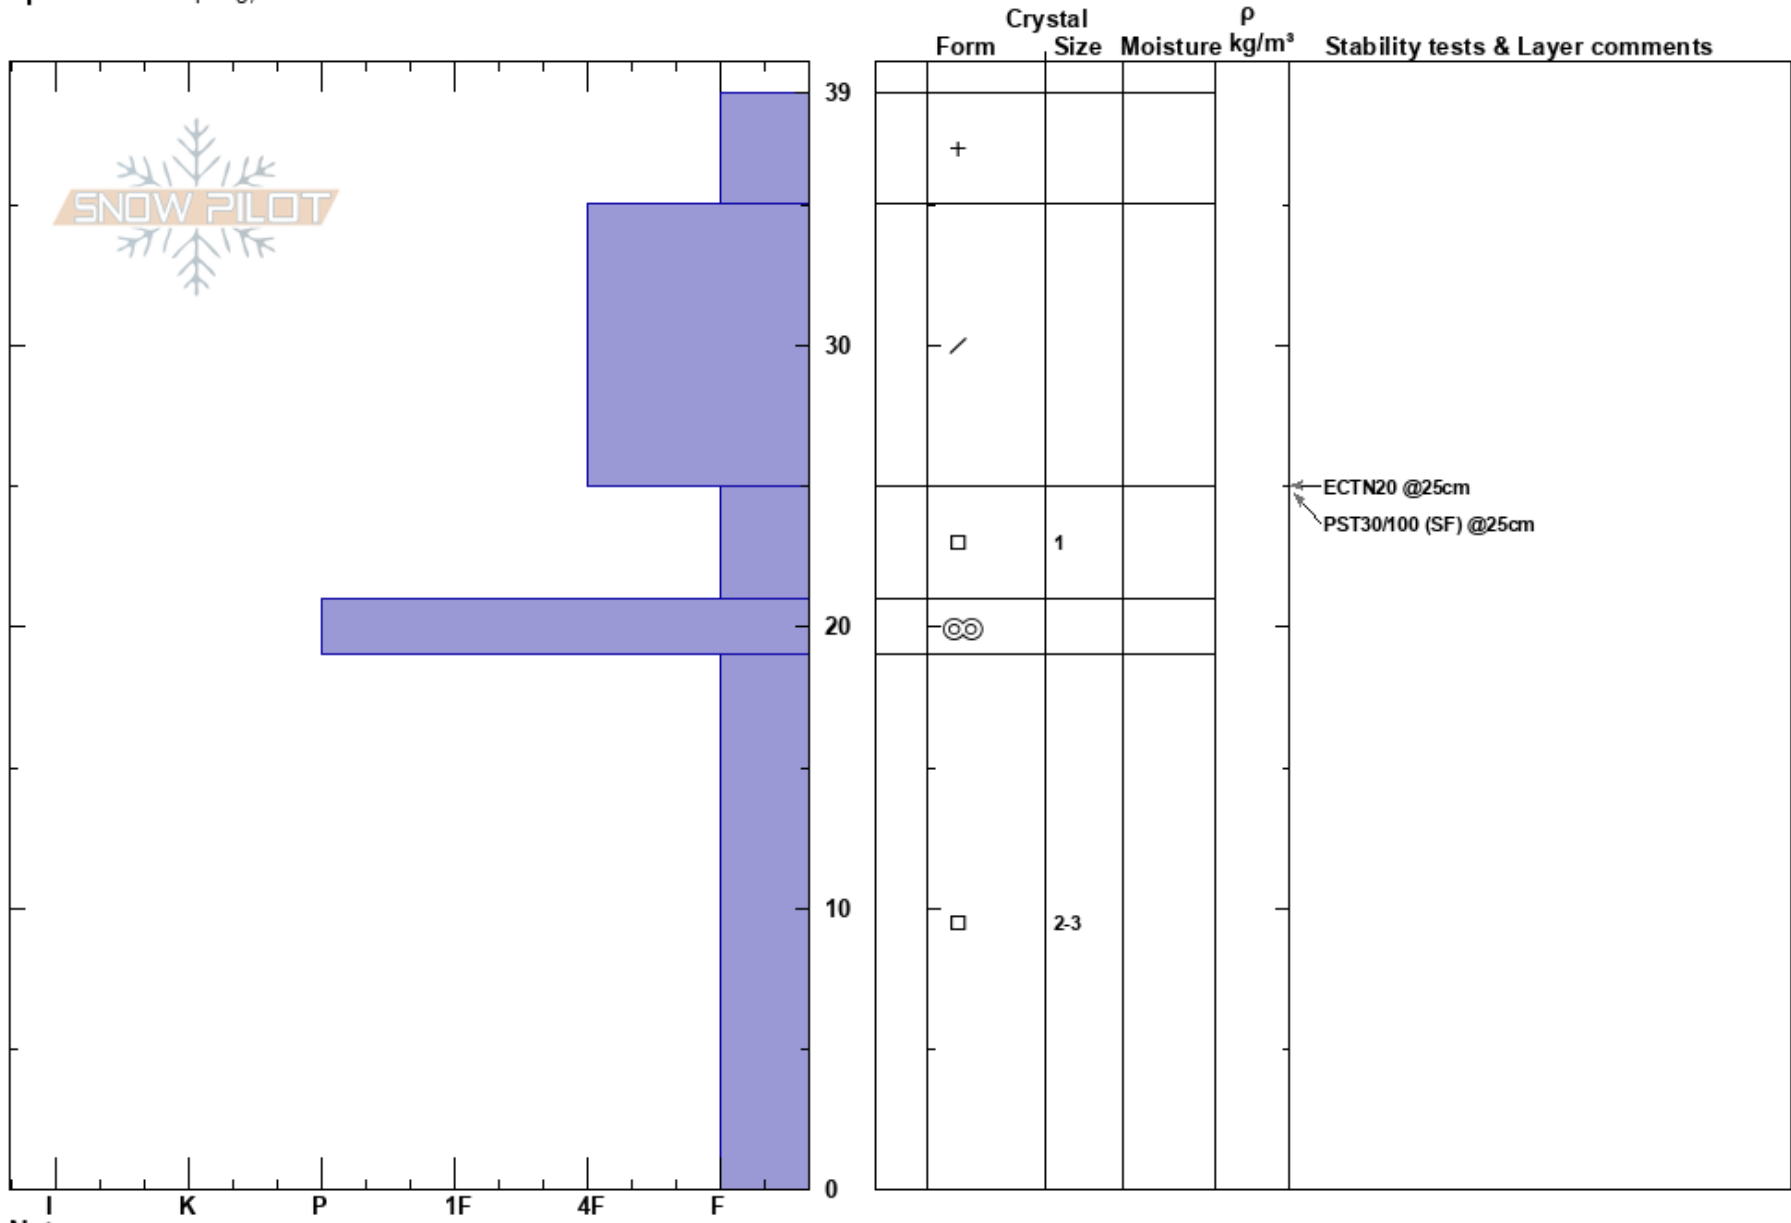

Bacon Rind South
 Madison Range-S
 MT
Elevation: 8630 ft
Aspect: 140°
Specifics: Collapsing, localized

Haylee Darby
 12/23/2024 - 11:15am
Co-ord: 44.96911N, -111.09446W
Slope Angle: 24°
Wind Loading: no

Stability:
Air Temperature: -2°C
Sky Cover: OVC
Precipitation: S-1
Wind: SW Calm

HS:39
PF:35
Layer Notes:

Notes: