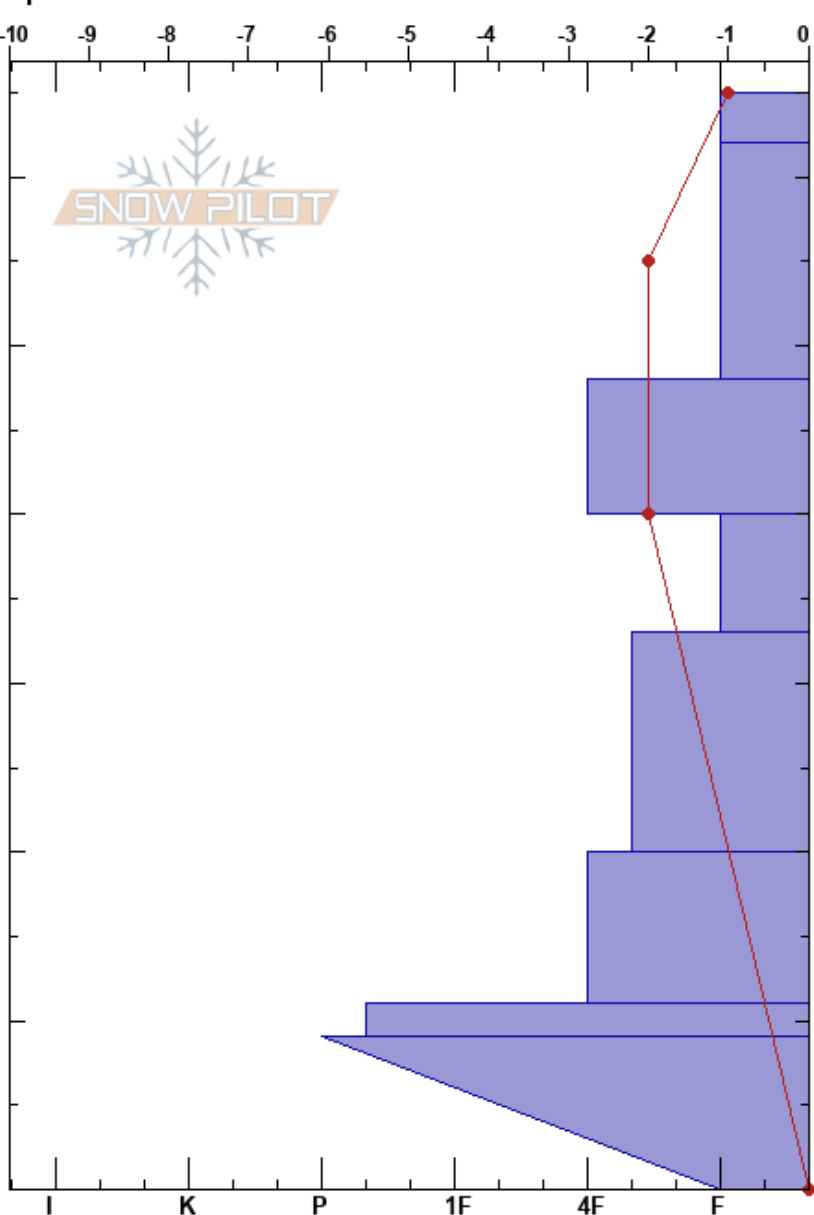

Bow Summit plot Banff Visitor Safety
 Banff, Yoho and Kootenay 23/12/2024 - 13:00
 AB
Elevation:
Aspect:
Specifics:

Co-ord:
Slope Angle:
Wind Loading:

Stability:
Air Temperature: -1°C
Sky Cover: OVC
Precipitation: S-1
Wind: Calm

Layer Notes:

Form	Crystal		ρ kg/m ³	Stability tests & Layer comments
	Size	Moisture		
+	2			
+ (□)	1-2(0.5)			← CT4, SC @58cm x2
□	0.5			
□	1			
□	2-3			
□ (∧)	2-5(4)			
⊙⊙				← CT10, SC @9cm x2
∧ (○)	5			