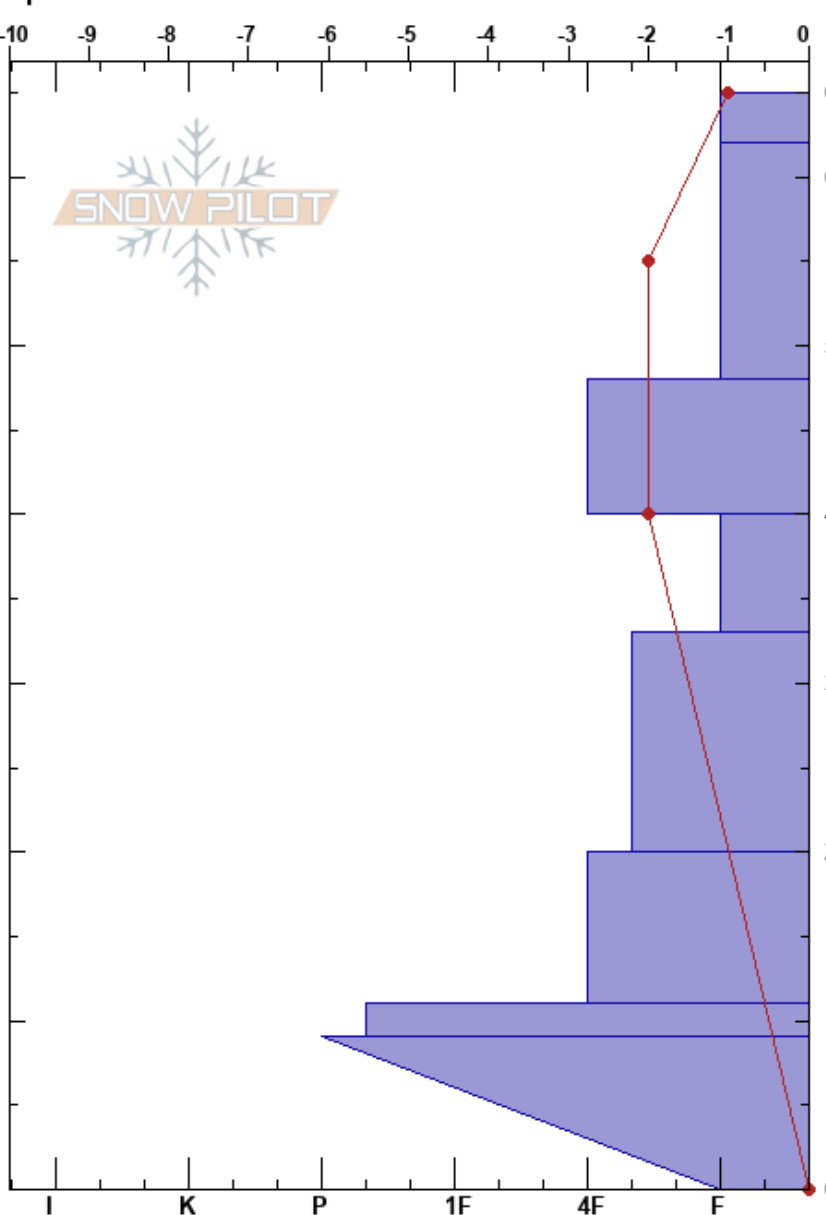

Bow Summit plot Banff Visitor Safety
 Banff, Yoho and Kootenay 23/12/2024 - 13:00
 AB
Elevation:
Aspect:
Specifics:

Co-ord:
Slope Angle:
Wind Loading:

Stability:
Air Temperature: -1°C
Sky Cover: OVC
Precipitation: S-1
Wind: Calm

Layer Notes:

Form	Crystal		ρ kg/m ³	Stability tests & Layer comments
	Size	Moisture		
+	2			
+ (□)	1-2(0.5)			← CT4, SC @58cm x2
□	0.5			
□	1			
□	2-3			
□ (△)	2-5(4)			
⊙⊙				← CT10, SC @9cm x2
△ (○)	5			