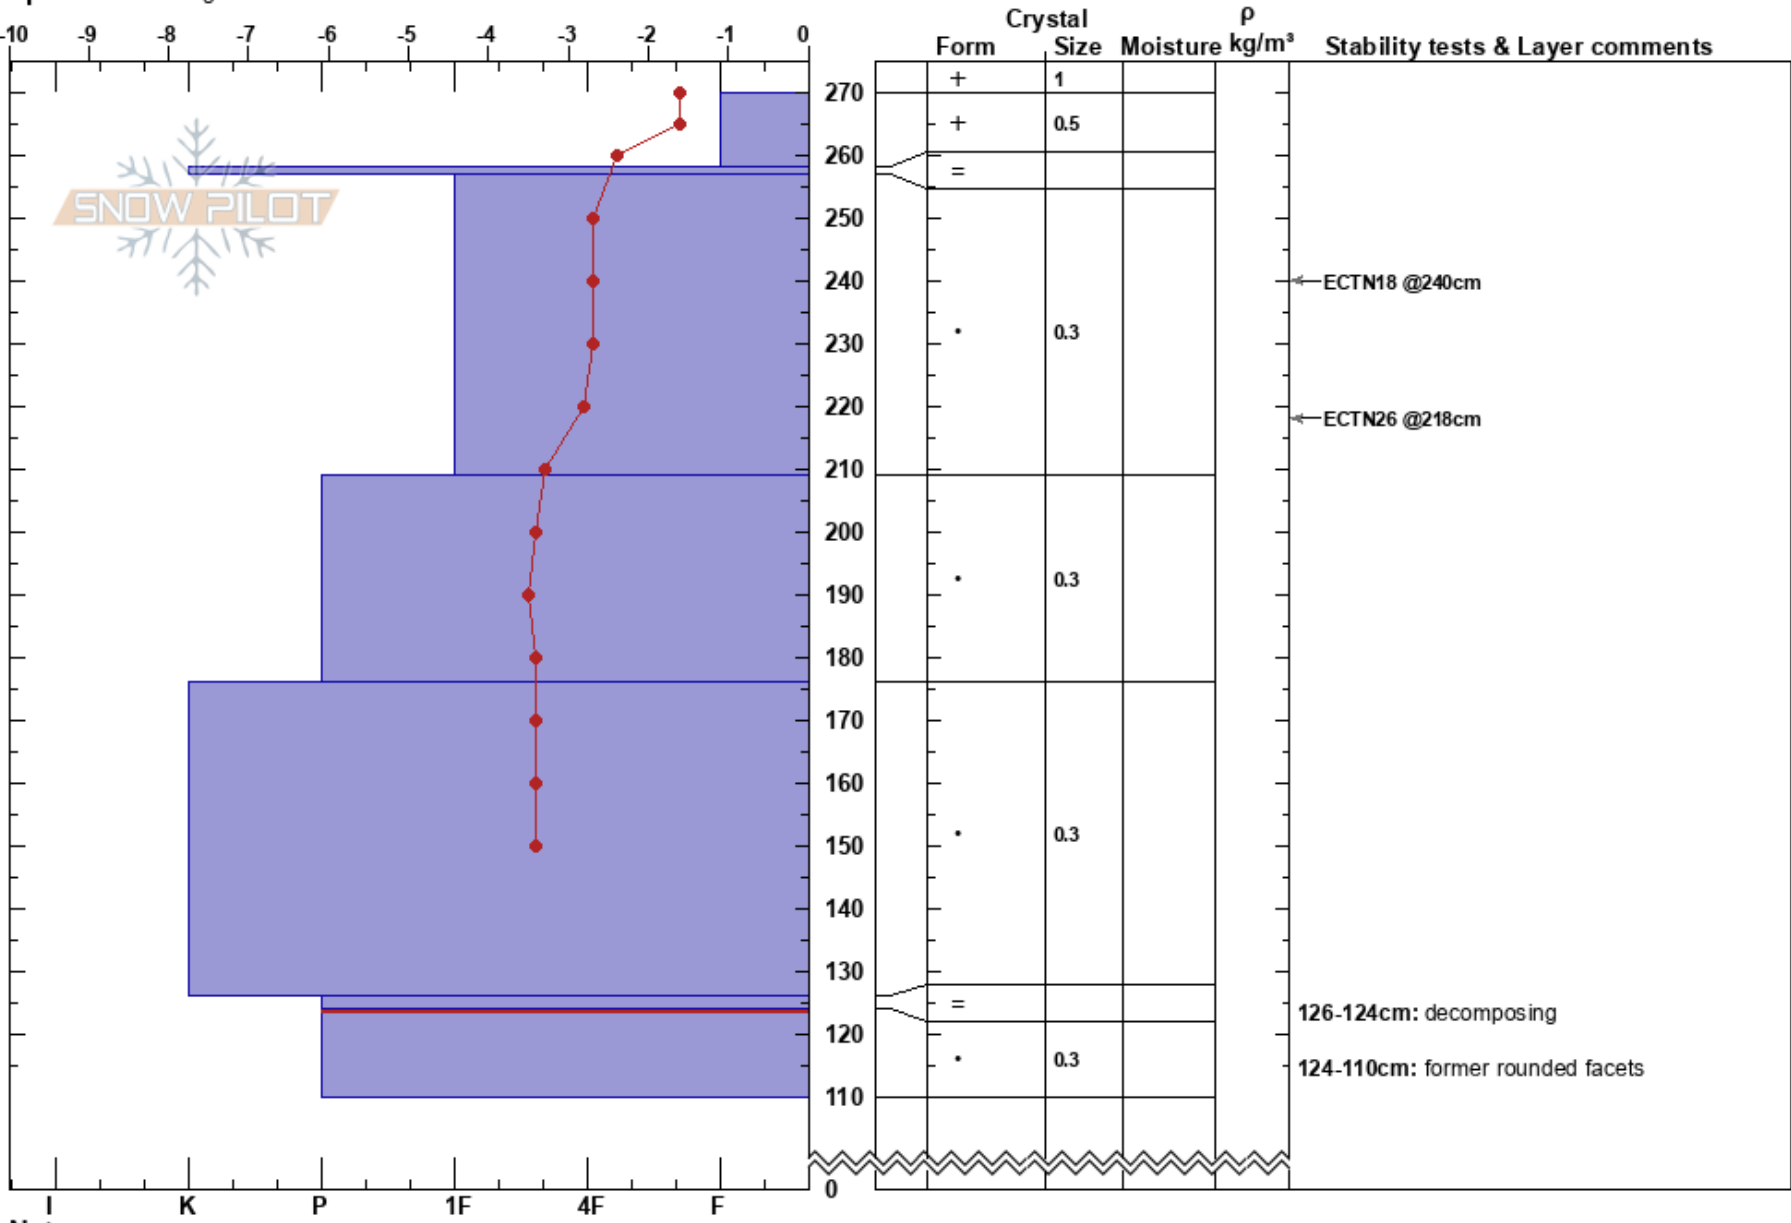

K1
Silver Valley Area
ID
Elevation: 6280 ft
Aspect: N
Specifics: Pit dug in a Ski Area

Colton Ellingson
12/22/2024 - 11:00am
Co-ord: 47.48865N, -116.12818W
Slope Angle: 33°
Wind Loading: yes

Stability: Good
Air Temperature: -2.7°C
Sky Cover: X
Precipitation: NO
Wind: S Light Breeze

HS:270
PF:30
PS: 10
Layer Notes:
126-124cm: decomposing
124-110cm: former rounded facets
124-110cm: Problematic layer

Notes: