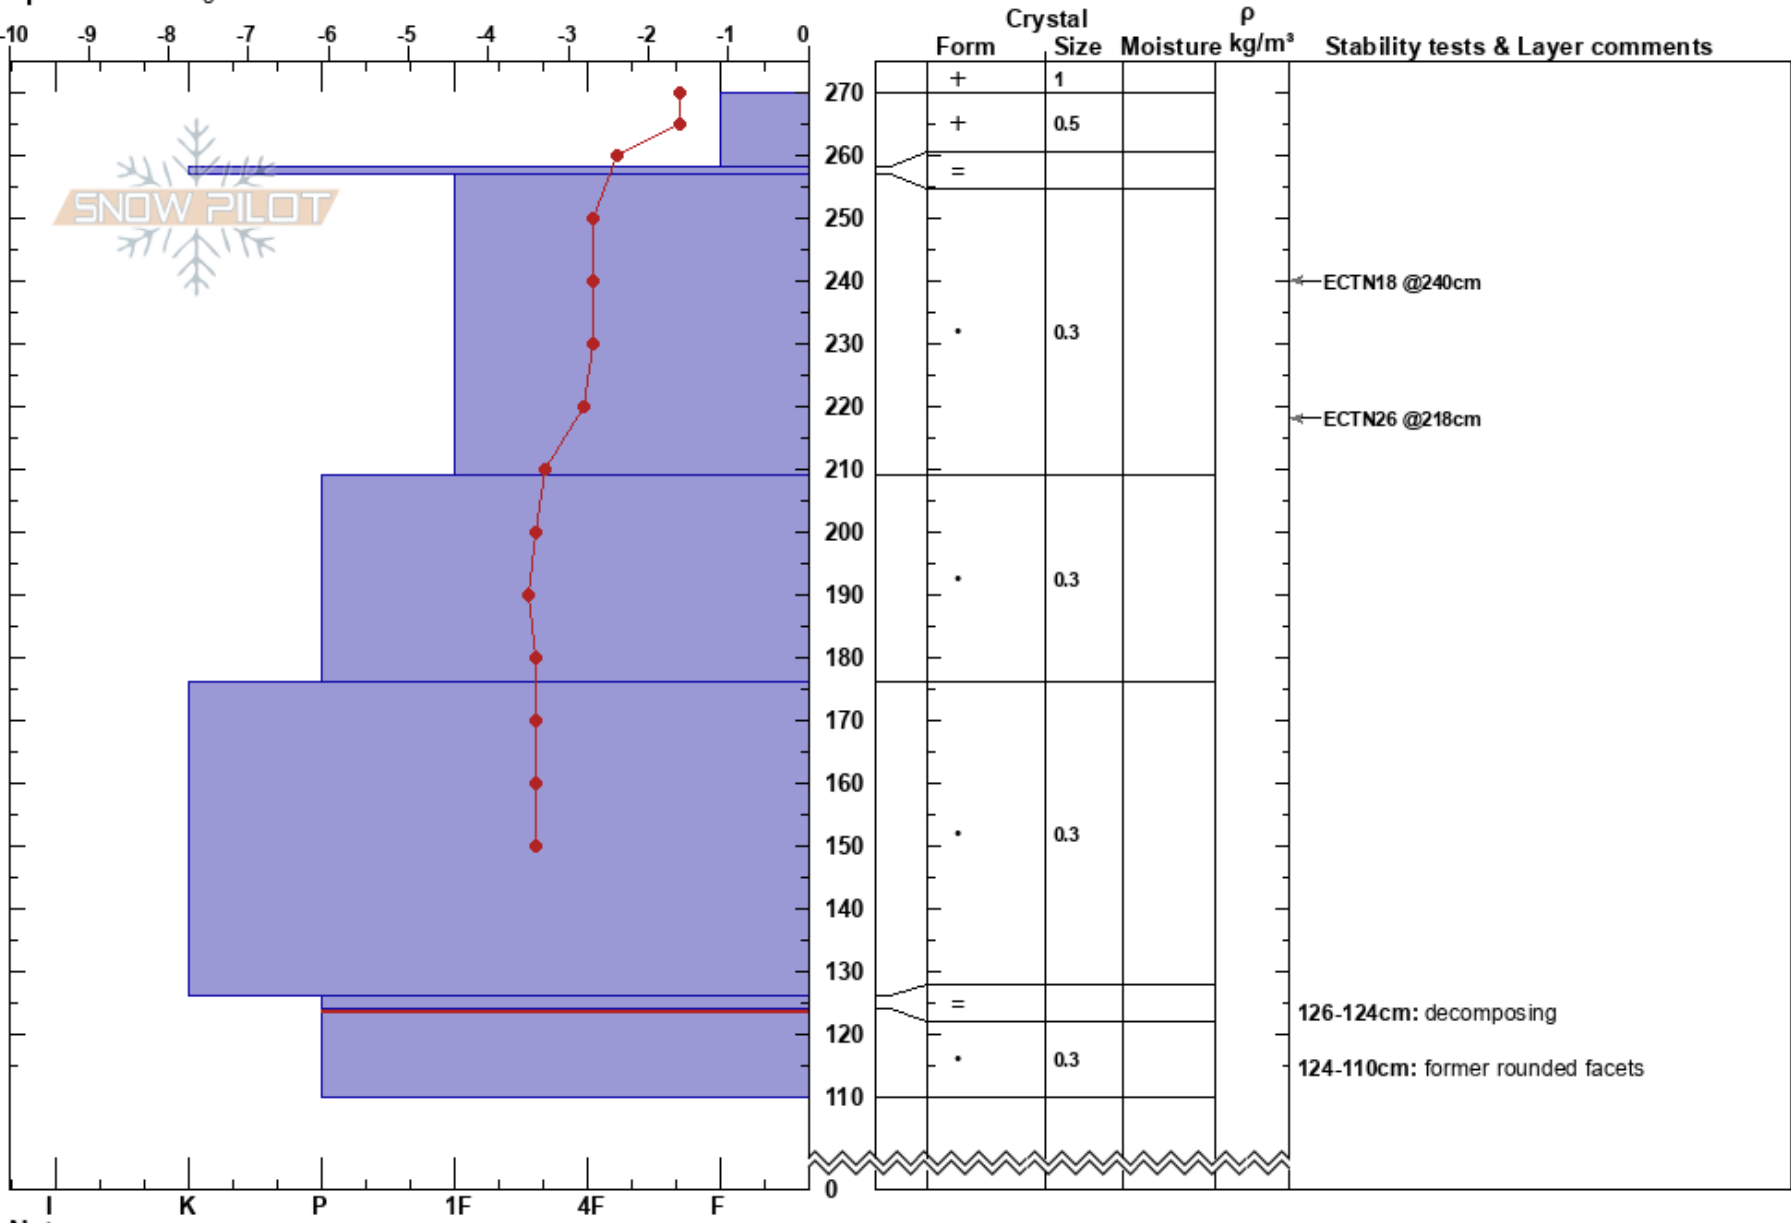

K1  
 Silver Valley Area  
 ID  
 Elevation: 6280 ft  
 Aspect: N  
 Specifics: Pit dug in a Ski Area

Colton Ellingson  
 12/22/2024 - 11:00am  
 Co-ord: 47.48865N, -116.12818W  
 Slope Angle: 33°  
 Wind Loading: yes

Stability: Good  
 Air Temperature: -2.7°C  
 Sky Cover: X  
 Precipitation: NO  
 Wind: S Light Breeze

HS:270  
 PF:30  
 PS: 10  
 Layer Notes:  
 126-124cm: decomposing  
 124-110cm: former rounded facets  
 124-110cm: Problematic layer