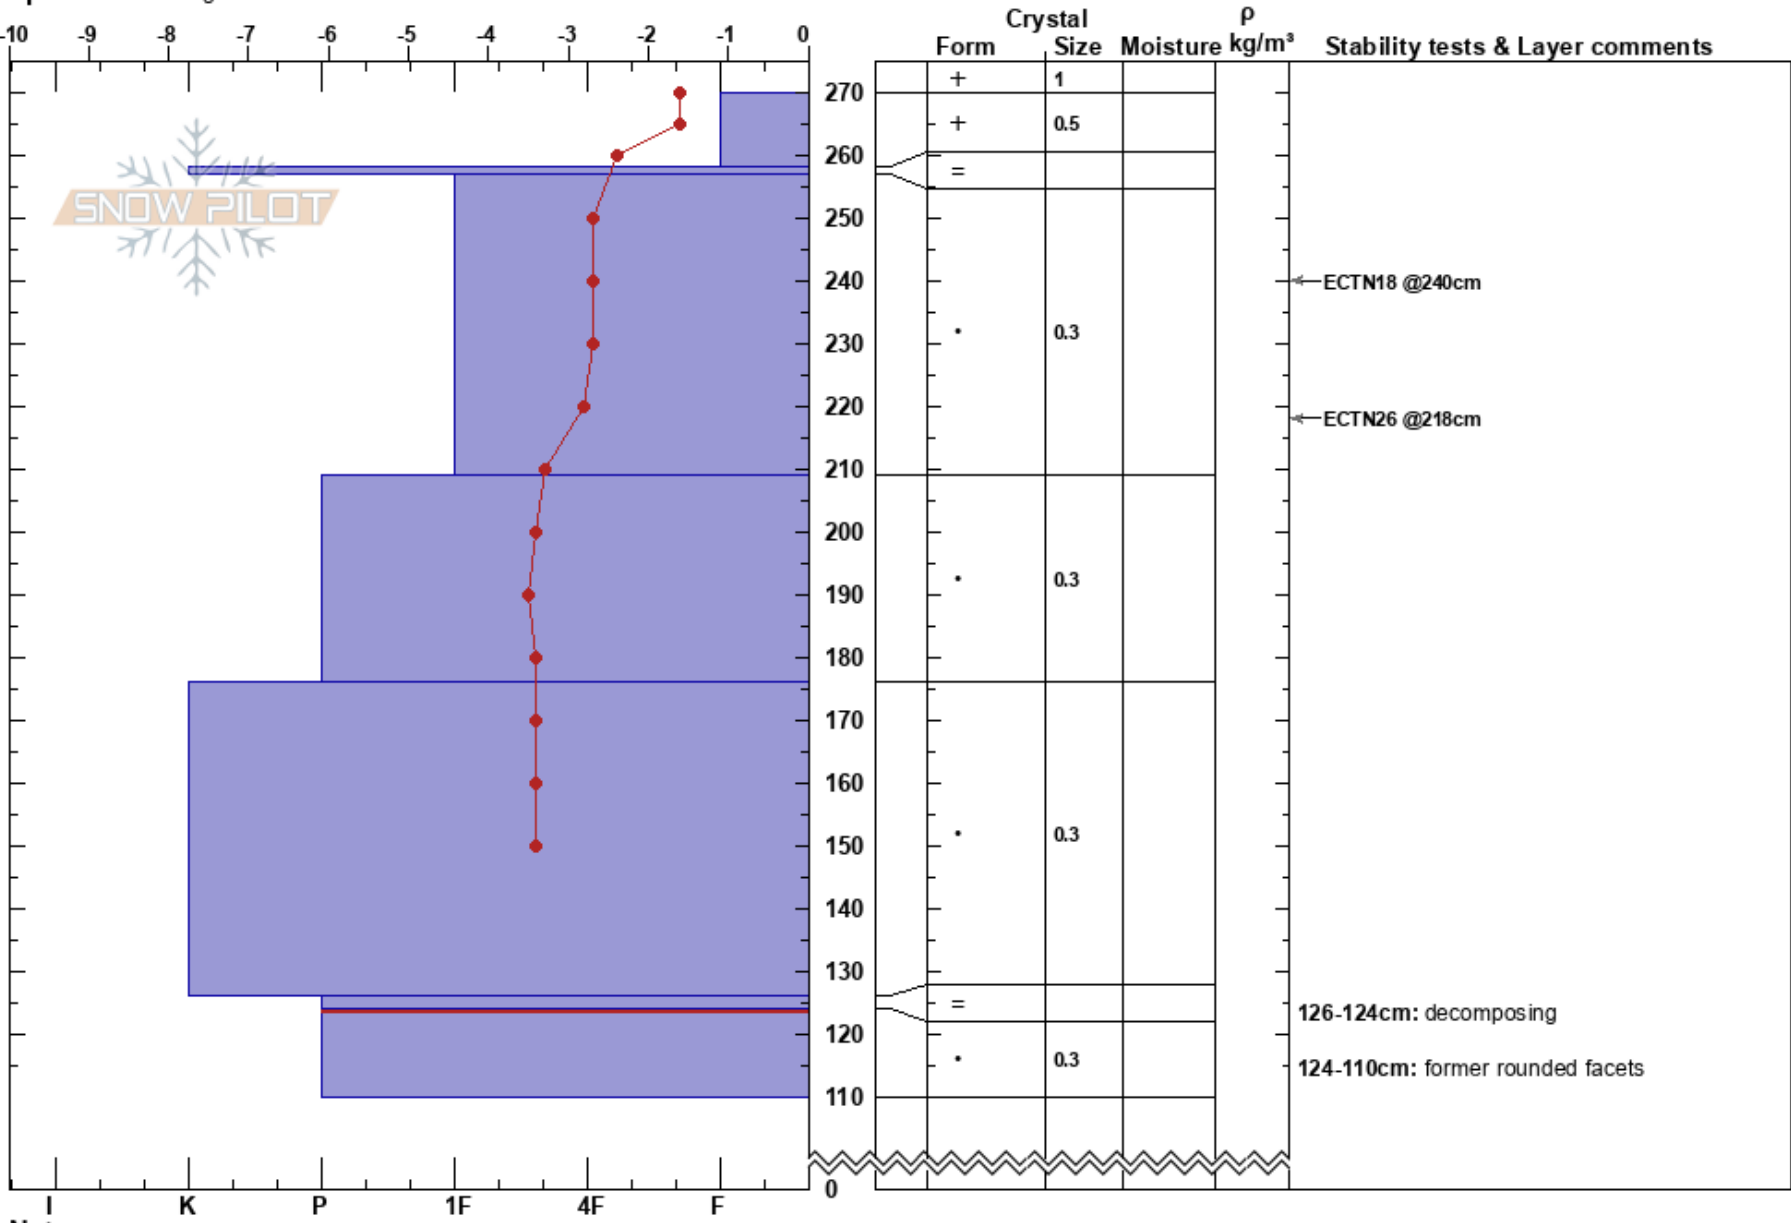

K1
 Silver Valley Area
 ID
 Elevation: 6280 ft
 Aspect: N
 Specifics: Pit dug in a Ski Area

Colton Ellingson
 12/22/2024 - 11:00am
 Co-ord: 47.48865N, -116.12818W
 Slope Angle: 33°
 Wind Loading: yes

Stability: Good
 Air Temperature: -2.7°C
 Sky Cover: X
 Precipitation: NO
 Wind: S Light Breeze

HS:270
 PF:30
 PS: 10
 Layer Notes:
 126-124cm: decomposing
 124-110cm: former rounded facets
 124-110cm: Problematic layer

Notes: